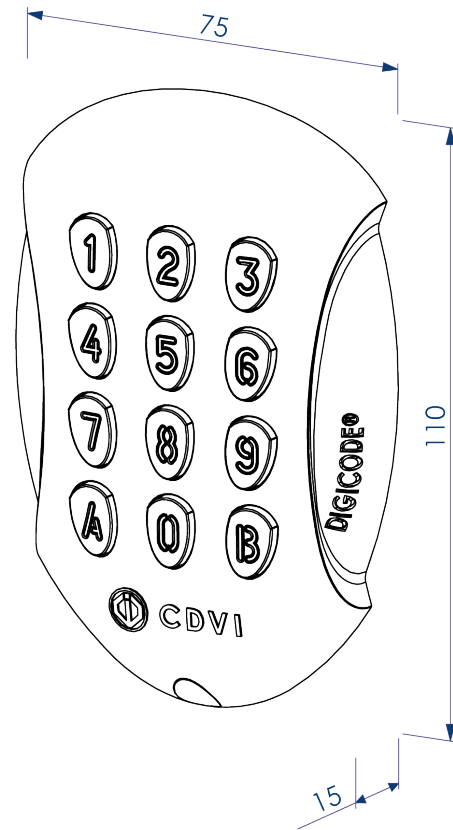

 Certification

 DEEE

RoHS Certification

 IP64

 IK10

 -25°C to 70°C

Product Specifications

Material:	Zamak® cast alloy
Mounting:	Surface mount, Torx® screws
Output format:	Wiegand 26 bit or ISO track 2
Keypad mode:	ARK, hexadecimal or decimal mode
Weight:	0.38 kg

Electrical Specifications

Operating Voltage:	12 V DC
Max current:	100mA
Connection:	Shielded twisted pair cable, minimum section of 0.6mm

Range References

F0201000062	GALEOW	Keypad with Wiegand output
F0201000069	GALEOW BLACK	Black keypad with Wiegand output