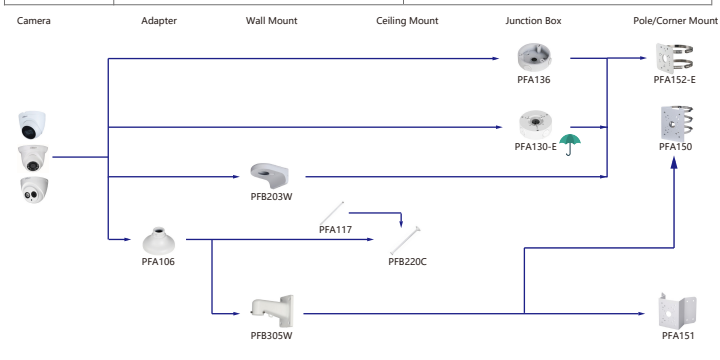

Shape	IP Camera	CVI Camera
	IPC-HDW2230/2431/2831/2531/2231T-AS-S2 IPC-HDW2230/2430T-AS-LED IPC-HDW1530/1830/1431/1230S