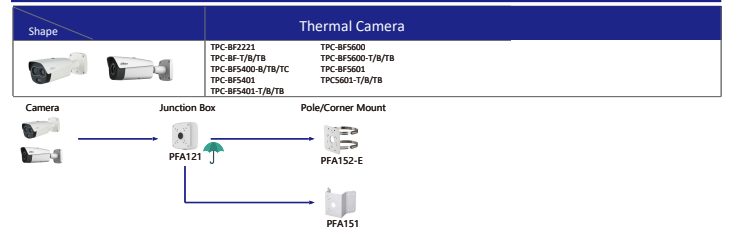

Selection of PTZ Camera

Selection of PTZ Camera

Selection of PTZ Camera

Selection of PTZ Camera

Selection of Thermal Camera

Selection of Thermal Camera

Orange font-----Special accessories
 ----- Not recommended
 Red font -----Special installation
 -----Included in package, no need order
 -----IP66