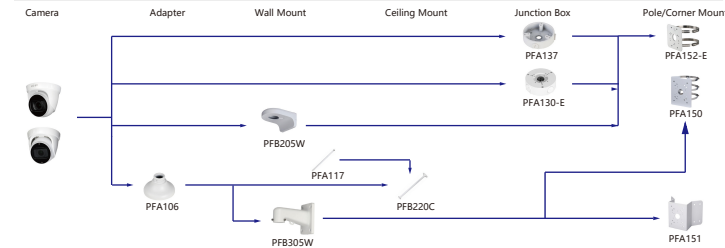

Selection of IP&CVI Eyeball Camera

Shape	IP Camera	CVI Camera
		HAC-T3A21-NF HAC-T3A21-S1-Z HAC-HDW1239TP-Z-A-LED HAC-HDW1231T-Z-A-OP HAC-HDW1500T/MQ-A-POC HAC-HDW1231/2501/1500T-Z-A