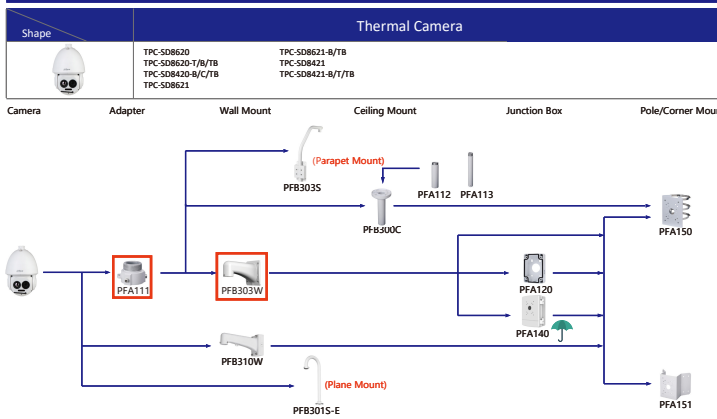

Selection of PTZ Camera

Selection of PTZ Camera

Selection of PTZ Camera

Selection of PTZ Camera

Selection of Thermal Camera

Selection of Thermal Camera

Orange font-----Special accessories
 ----- Not recommended
 Red font -----Special installation
 -----Included in package, no need order
 -----IP66

Selection of Special Camera

Shape	Special Camera	Shape	Special Camera
	IPC-HDBW8232E-Z-SL		SD60230U-HM-SL
	IPC-HFW5221E-2-IRA/IBRA		IPC-HDPW5241/5442/5541G-2 IPC-HDPW5242G-2-MF
	PSDW83242M-A360-D845L PSDW81642M-A360 PSDW8842M-A180		PSDW56315-8360 PSDW52315-8120
	IPC-HFW5100-8RA IPC-HFW5200-8RA		Parking Space Detector
	SDTS4005-4F-WA SDTSX225-2F-WA-0600		