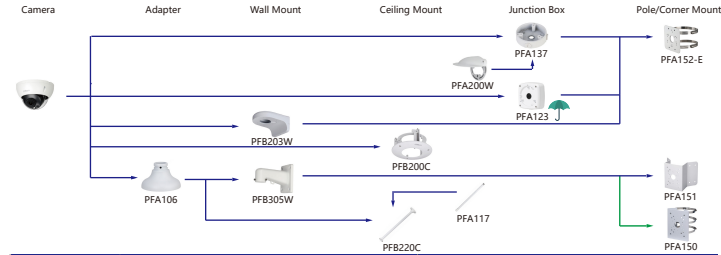

Selection of IP&CVI Dome Camera