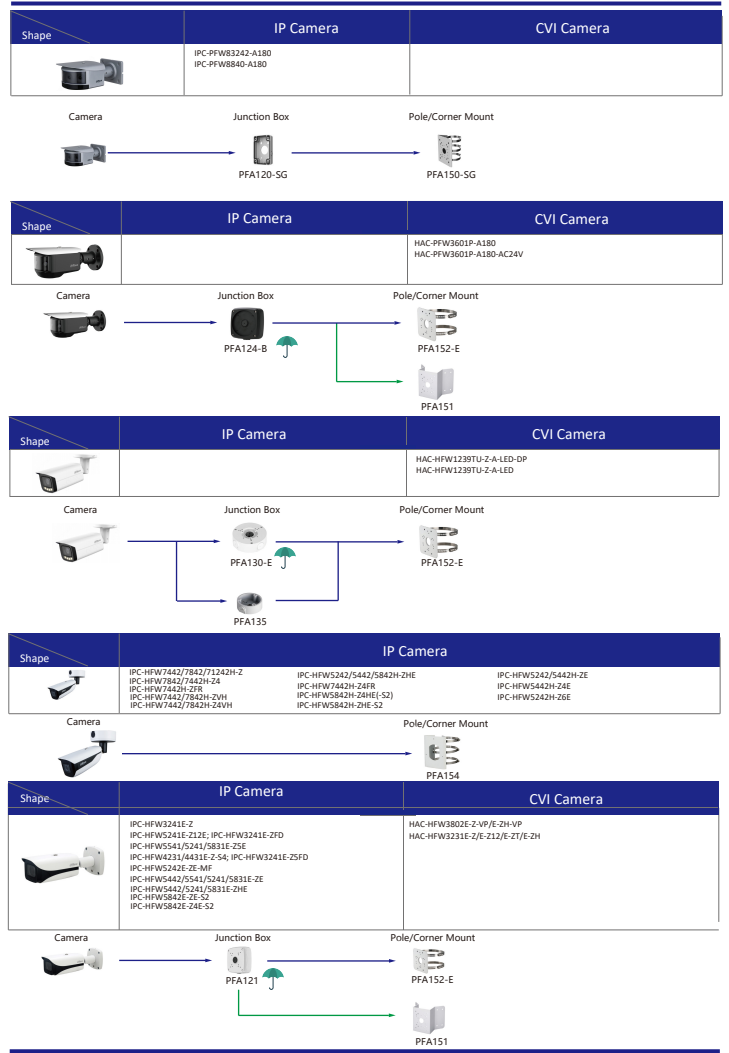

Camera Accessories Selection

Guide you how to install all the cameras

Selection of IP&CVI Box Camera

Selection of IP&CVI Bullet Camera

Selection of IP&CVI Bullet Camera

Selection of IP&CVI Bullet Camera

Orange font Special accessories
Green arrow Not recommended
Red font Special installation
 Included in package, no need order
 IP66

Selection of IP&CVI Dome Camera

Selection of IP&CVI Dome Camera

Selection of IP&CVI Dome Camera

- Orange font ----- Special accessories
- Not recommended
- Red font ----- Special installation
- Included in package, no need order
- IP66

Selection of IP&CVI Dome Camera

Shape	IP Camera	CVI Camera
	IPC-HDBW7243F-FD-M IPC-HDBW7243F-FD-M12 IPC-HDBW3241/3441/3541F-AS-M IPC-HDBW5241F-M-SA IPC-HDBW5241F-M IPC-HDBW3233/3433F-M-AS IPC-HDBW2231/2431F-AS-S2 IPC-HDBW5241F-M12-SA	

Camera Adapter Wall Mount Ceiling Mount Pole/Corner Mount

- Orange font-----Special accessories
- Not recommended
- Red font-----Special installation
- Included in package, no need order
- IP66

Selection of IP&CVI Eyeball Camera