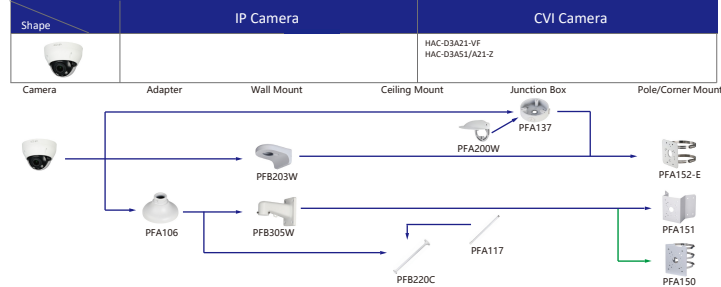

Selection of IP&CVI Dome Camera