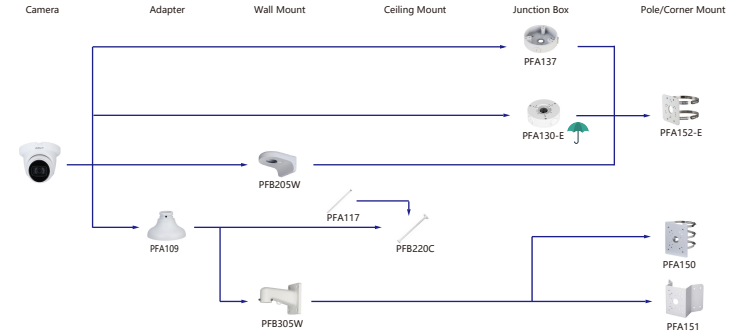

Shape	IP Camera	CVI Camera
		HAC-HDW2501/1500/1200/1231TMQ-A HAC-HDW2501/1500TMQ-A-POC HAC-HDW1500/1200TMQ