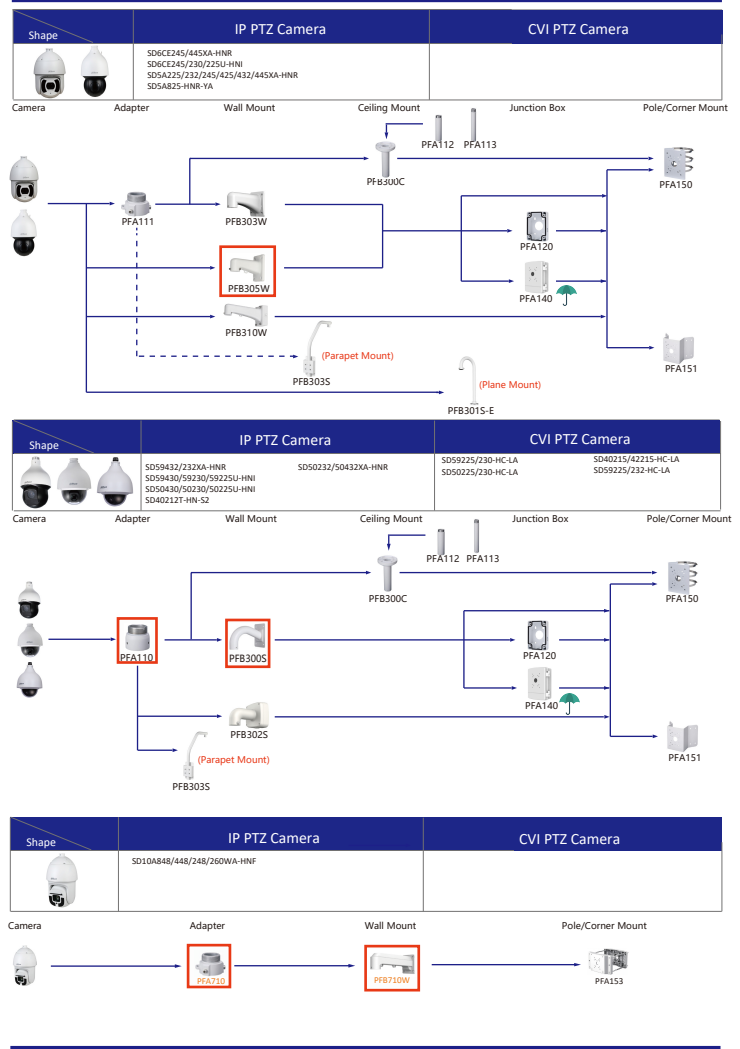

Selection of PTZ Camera