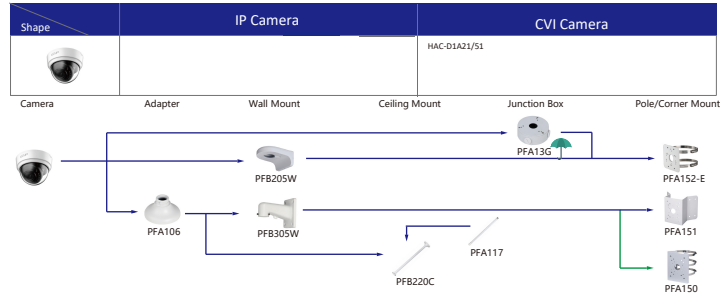

Selection of IP&CVI Dome Camera