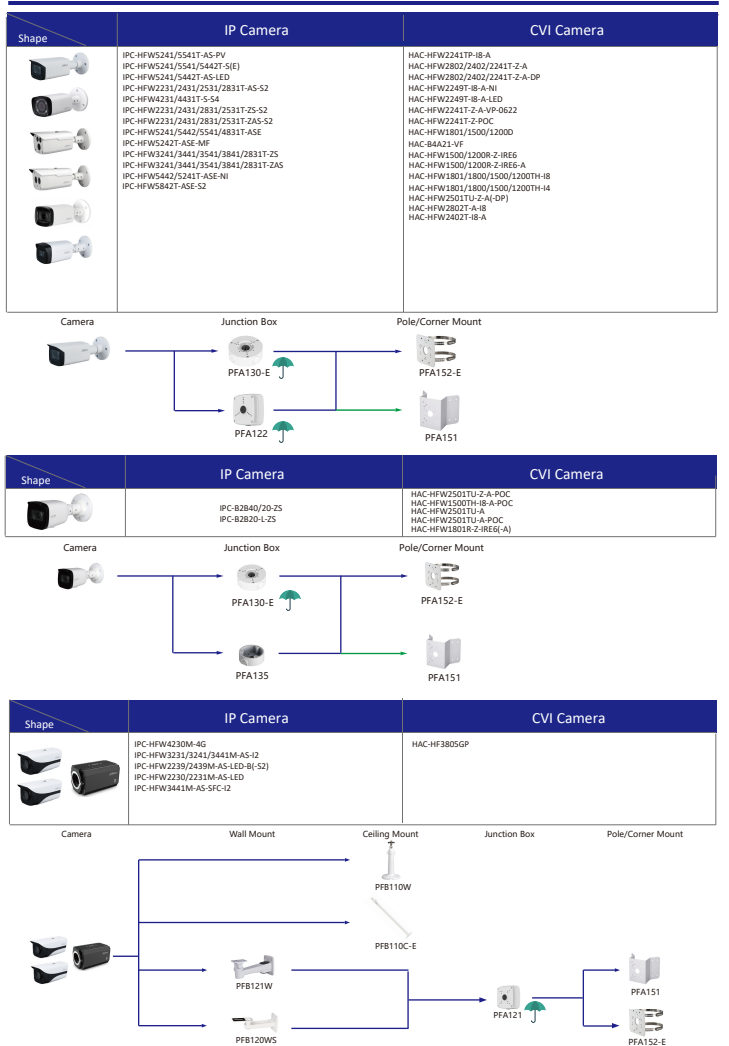

Camera Accessories Selection

Guide you how to install all the cameras

Selection of IP&CVI Box Camera

Selection of IP&CVI Bullet Camera

Selection of IP&CVI Bullet Camera

Selection of IP&CVI Bullet Camera

Orange font Special accessories
Green arrow Not recommended
Red font Special installation
 Included in package, no need order
 IP66

Selection of IP&CVI Dome Camera

Selection of IP&CVI Dome Camera

Selection of IP&CVI Dome Camera

- Orange font ----- Special accessories
- Not recommended
- Red font ----- Special installation
- Included in package, no need order
- IP66

Selection of IP&CVI Dome Camera

Shape	IP Camera	CVI Camera
	IPC-HDBW7243F-FD-M IPC-HDBW7243F-FD-M12 IPC-HDBW3241/3441/3541F-AS-M IPC-HDBW5241F-M-SA IPC-HDBW5241F-M IPC-HDBW3233/3433F-M-AS IPC-HDBW2231/2431F-AS-S2 IPC-HDBW5241F-M12-SA	

Camera Adapter Wall Mount Ceiling Mount Pole/Corner Mount

- Orange font-----Special accessories
- Not recommended
- Red font-----Special installation
- Included in package, no need order
- IP66

Selection of IP&CVI Eyeball Camera