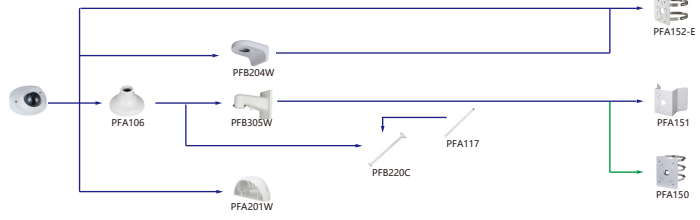

Selection of IP&CVI Dome Camera

Selection of IP&CVI Dome Camera

Selection of IP&CVI Dome Camera

- Orange font ----- Special accessories
- Not recommended
- Red font ----- Special installation
- Included in package, no need order
- IP66

Selection of IP&CVI Dome Camera

Shape	IP Camera	CVI Camera
	IPC-HDBW7243F-FD-M IPC-HDBW7243F-FD-M12 IPC-HDBW3241/3441/3541F-AS-M IPC-HDBW5241F-M-SA IPC-HDBW5241F-M IPC-HDBW3233/3433F-M-AS IPC-HDBW2231/2431F-AS-S2 IPC-HDBW5241F-M12-SA	

Camera Adapter Wall Mount Ceiling Mount Pole/Corner Mount

- Orange font-----Special accessories
- Not recommended
- Red font-----Special installation
- Included in package, no need order
- IP66

Selection of IP&CVI Eyeball Camera