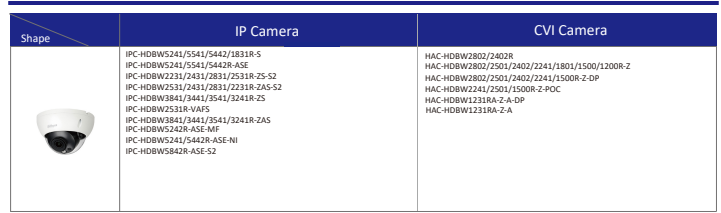

Selection of IP&CVI Dome Camera