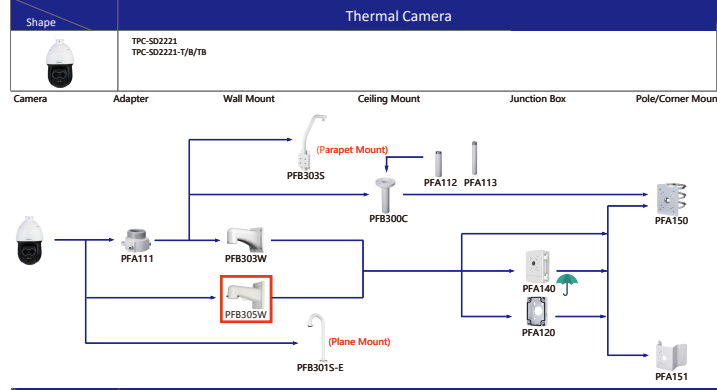

Selection of Thermal Camera