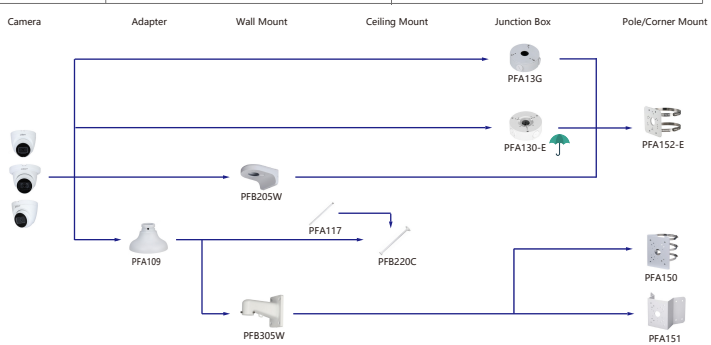

Selection of IP&CVI Eyeball Camera

Shape	IP Camera	CVI Camera
		HAC-HDW1800/1200R HAC-T1A11/21/51

Shape	IP Camera	CVI Camera
		HAC-HDW1800/1200R HAC-T1A11/21/51

Orange font ----- Special accessories
 Green font ----- Not recommended
 Red font ----- Special installation
 Red box ----- Included in package, no need order
 Umbrella icon ----- IP66

Shape	IP Camera	CVI Camera
		HAC-HDW2501/1500/1200/1231TMQ-Z-A-OP HAC-HDW2501/1500/1200/1231TMQ-Z-A HAC-HDW1500/1200TMQ-Z HAC-HDW2501/1500TMQ-Z-A-POC

Shape	IP Camera	CVI Camera	
		HAC-HDW2501/1500/1200Q-A HAC-HDW1500/1200TQ HAC-HDW2501/1500/1200/1231TLMQ-A HAC-HDW1500/1200/1231TLMQ HAC-HDW1500/1200TRQ-A HAC-HDW1500/1200TRQ HAC-HDW2501TLMQ-A-POC HAC-HDW2501/1500TQ-A-POC	HAC-HDW1500TLQ-A HAC-HDW1200TLQ-LED HAC-HDW1509/1239TLQP-A-LED HAC-HDW139TLQP-LED HAC-HDW1231TRQ-A HAC-HDW1231TOP-A HAC-ME1800/1509EQ-LS HAC-ME1800EQ-L HAC-ME1509/1800TQ-PV