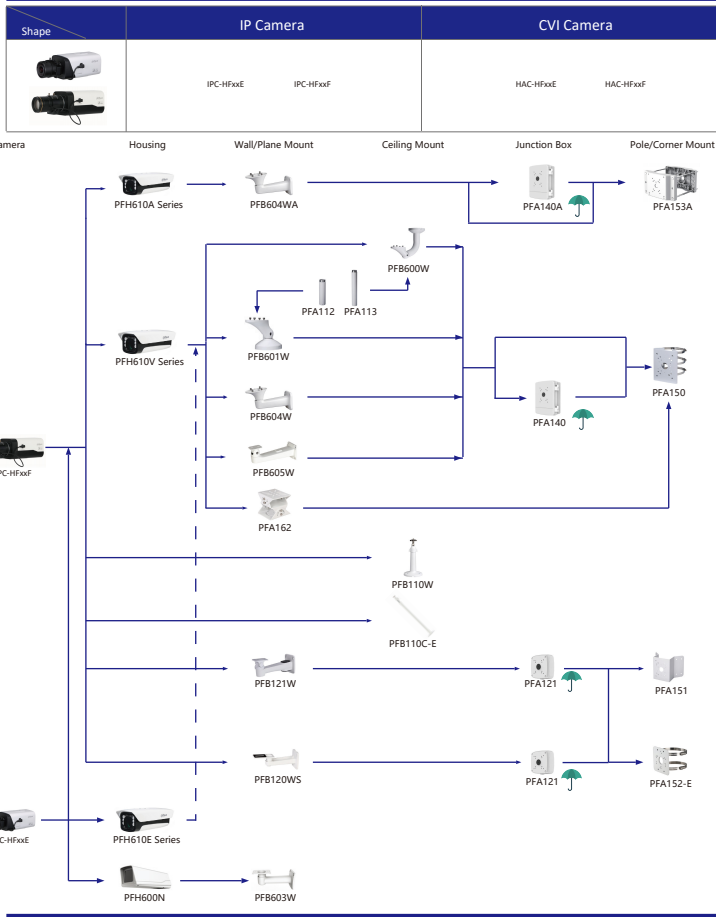

Camera Accessories Selection

Guide you how to install all the cameras

Selection of IP&CVI Box Camera

Selection of IP&CVI Bullet Camera

Selection of IP&CVI Bullet Camera

Selection of IP&CVI Bullet Camera

Orange font Special accessories
Green arrow Not recommended
Red font Special installation
 Included in package, no need order
 IP66

Selection of IP&CVI Dome Camera

Selection of IP&CVI Dome Camera

Selection of IP&CVI Dome Camera

- Orange font ----- Special accessories
- Not recommended
- Red font ----- Special installation
- Included in package, no need order
- IP66

Camera Adapter Wall Mount Ceiling Mount Pole/Corner Mount

- Orange font-----Special accessories
- Not recommended
- Red font-----Special installation
- Included in package, no need order
- IP66

Selection of IP&CVI Eyeball Camera