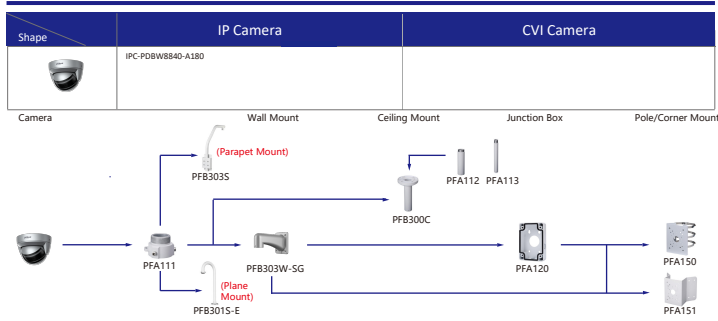

Selection of IP&CVI Dome Camera