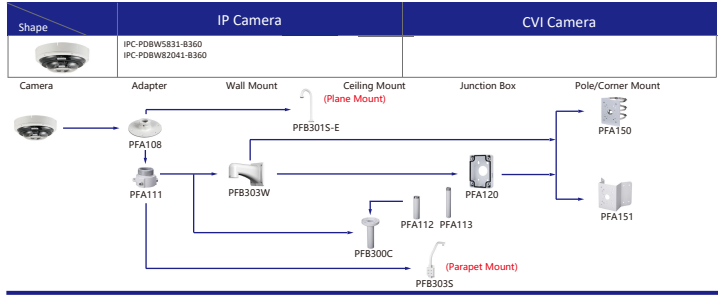

Selection of IP&CVI Dome Camera