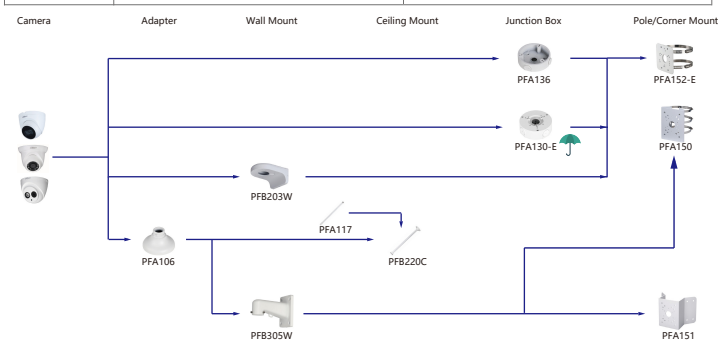

Shape	IP Camera	CVI Camera
		HAC-HDW1800/1200R HAC-T1A11/21/51