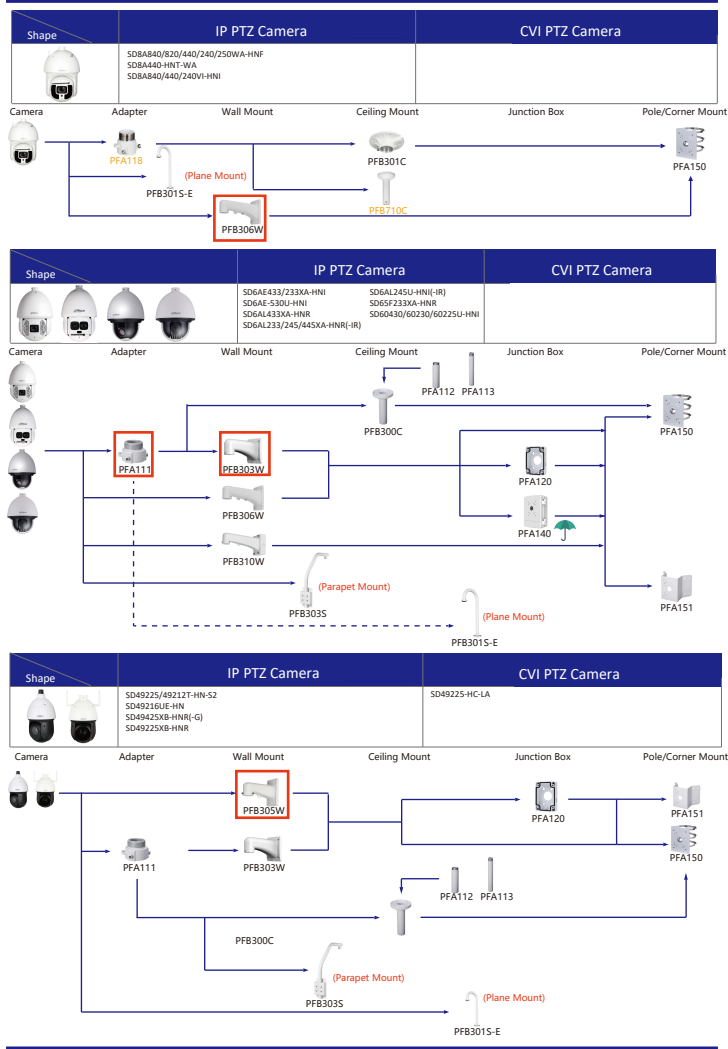

Selection of IP&CVI Eyeball Camera

Shape	IP Camera	CVI Camera
		HAC-HDW1800/1200R HAC-T1A11/21/51

Shape	IP Camera	CVI Camera
		HAC-HDW1800/1200R HAC-T1A11/21/51

Orange font ----- Special accessories
 Green font ----- Not recommended
 Red font ----- Special installation
 Red box ----- Included in package, no need order
 Umbrella icon ----- IP66

Shape	IP Camera	CVI Camera
		HAC-HDW2501/1500/1200/1231TMQ-Z-A-OP HAC-HDW2501/1500/1200/1231TMQ-Z-A HAC-HDW1500/1200TMQ-Z HAC-HDW2501/1500TMQ-Z-A-POC

Shape	IP Camera	CVI Camera	
		HAC-HDW2501/1500/1200Q-A HAC-HDW1500/1200TQ HAC-HDW2501/1500/1200/1231TLMQ-A HAC-HDW1500/1200/1231TLMQ HAC-HDW1500/1200TRQ-A HAC-HDW1500/1200TRQ HAC-HDW2501TLMQ-A-POC HAC-HDW2501/1500TQ-A-POC	HAC-HDW1500TLQ-A HAC-HDW1200TLQ-LED HAC-HDW1509/1239TLQP-A-LED HAC-HDW139TLQP-LED HAC-HDW1231TRQ-A HAC-HDW1231TOP-A HAC-ME1800/1509EQ-LS HAC-ME1800EQ-L HAC-ME1509/1800TQ-PV

Shape	IP Camera	CVI Camera
		HAC-HDW2501/1500/1200/1231TMQ-A HAC-HDW2501/1500TMQ-A-POC HAC-HDW1500/1200TMQ

Shape	IP Camera	CVI Camera
		HAC-HDW1801TL HAC-HDW1801/1200/1800TL-A

Orange font:-----Special accessories
 Red font:-----Special installation
 In red box:-----Included in package, no need order
 -----IP66

Selection of PTZ Camera

Selection of PTZ Camera

Selection of PTZ Camera

Selection of PTZ Camera

Selection of Thermal Camera

Selection of Thermal Camera

Orange font-----Special accessories
 ----- Not recommended
 Red font -----Special installation
 -----Included in package, no need order
 -----IP66