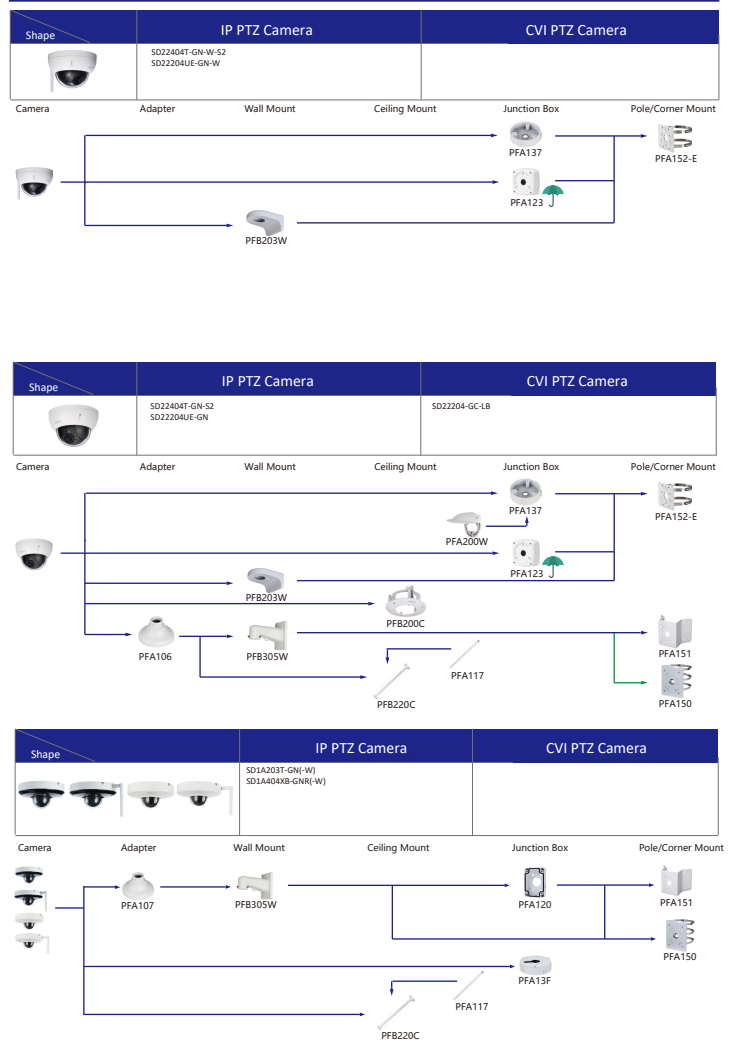

Shape	IP Camera	CVI Camera
		HAC-HDW2501/1500/1200/1231TMQ-A HAC-HDW2501/1500TMQ-A-POC HAC-HDW1500/1200TMQ

Shape	IP Camera	CVI Camera
		HAC-HDW1801TL HAC-HDW1801/1200/1800TL-A

Orange font:-----Special accessories
 Red font:-----Special installation
 In red box:-----Included in package, no need order
 -----IP66

Selection of PTZ Camera

Selection of PTZ Camera

Selection of PTZ Camera

Selection of PTZ Camera

Selection of Thermal Camera

Selection of Thermal Camera

Orange font-----Special accessories
 ----- Not recommended
 Red font -----Special installation
 -----Included in package, no need order
 -----IP66

Selection of Special Camera

Shape	Special Camera	Shape	Special Camera
	IPC-HDBW8232E-Z-SL		SD60230U-HM-SL
	IPC-HFW5221E-2-IRA/IBRA		IPC-HDPW5241/5442/5541G-2 IPC-HDPW5242G-2-MF
	PSDW83242M-A360-D845L PSDW81642M-A360 PSDW8842M-A180		PSDW56315-8360 PSDW52315-8120
	IPC-HFW5100-8RA IPC-HFW5200-8RA		Parking Space Detector
	SDTS4005-4F-WA SDTSX225-2F-WA-0600		