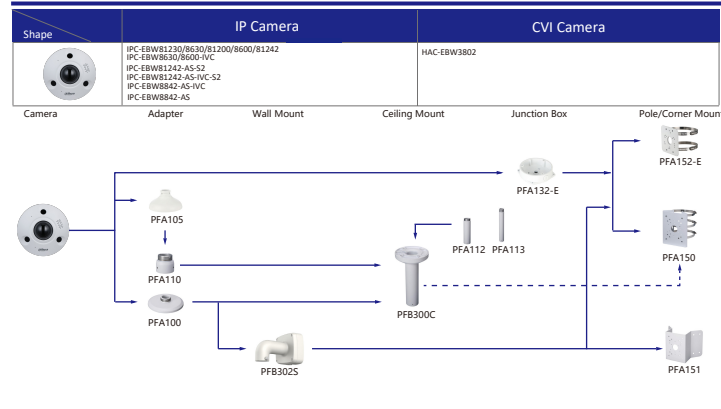

Selection of IP&CVI Dome Camera