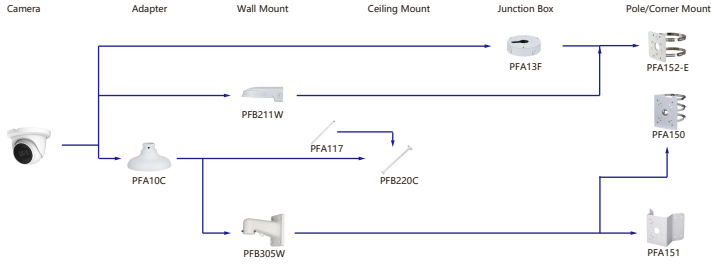

Selection of IP&CVI Eyeball Camera

Shape	IP Camera	CVI Camera
		HAC-HDW1800/1200R HAC-T1A11/21/51

Shape	IP Camera	CVI Camera
		HAC-HDW1800/1200R HAC-T1A11/21/51

Orange font ----- Special accessories
 Green font ----- Not recommended
 Red font ----- Special installation
 Red box ----- Included in package, no need order
 Umbrella icon ----- IP66

Shape	IP Camera	CVI Camera
		HAC-HDW2501/1500/1200/1231TMQ-Z-A-OP HAC-HDW2501/1500/1200/1231TMQ-Z-A HAC-HDW1500/1200TMQ-Z HAC-HDW2501/1500TMQ-Z-A-POC

Shape	IP Camera	CVI Camera	
		HAC-HDW2501/1500/1200Q-A HAC-HDW1500/1200TQ HAC-HDW2501/1500/1200/1231TLMQ-A HAC-HDW1500/1200/1231TLMQ HAC-HDW1500/1200TRQ-A HAC-HDW1500/1200TRQ HAC-HDW2501TLMQ-A-POC HAC-HDW2501/1500TQ-A-POC	HAC-HDW1500TLQ-A HAC-HDW1200TLQ-LED HAC-HDW1509/1239TLQP-A-LED HAC-HDW139TLQP-LED HAC-HDW1231TRQ-A HAC-HDW1231TOP-A HAC-ME1800/1509EQ-LS HAC-ME1800EQ-L HAC-ME1509/1800TQ-PV