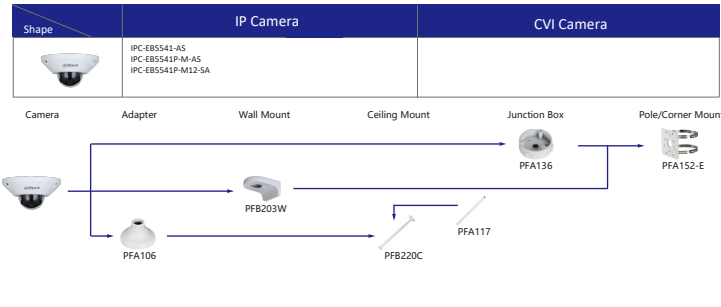

Selection of IP&CVI Dome Camera