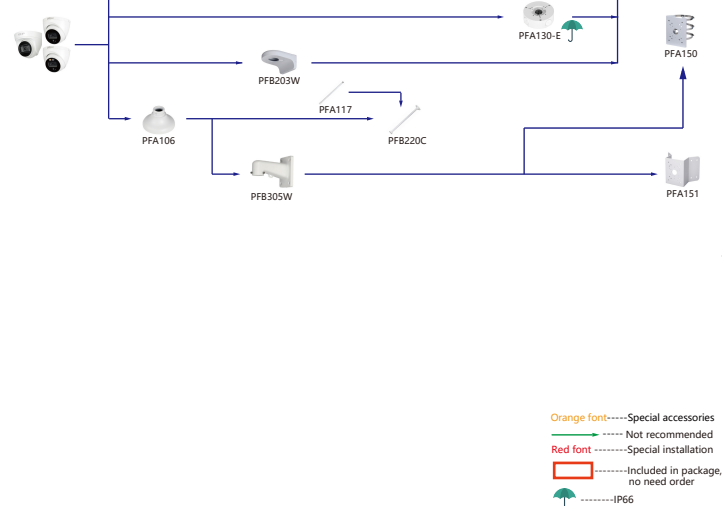

Shape	IP Camera	CVI Camera
	IPC-T1Bxx	ME1200/1500E ME1200/1500E-LED