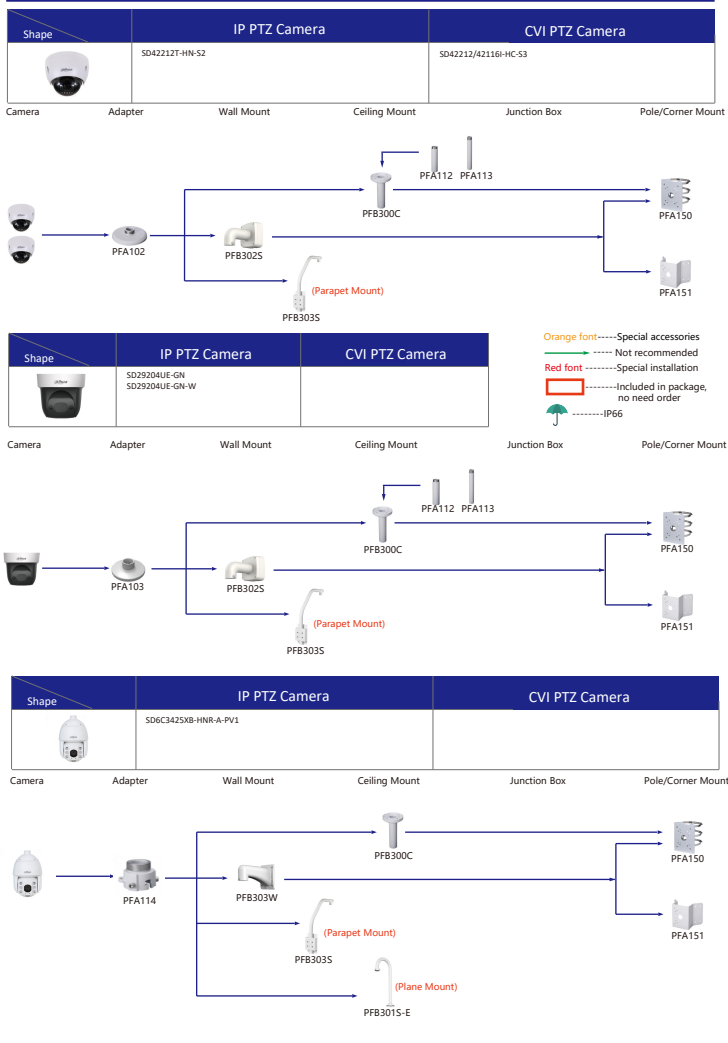

Selection of PTZ Camera