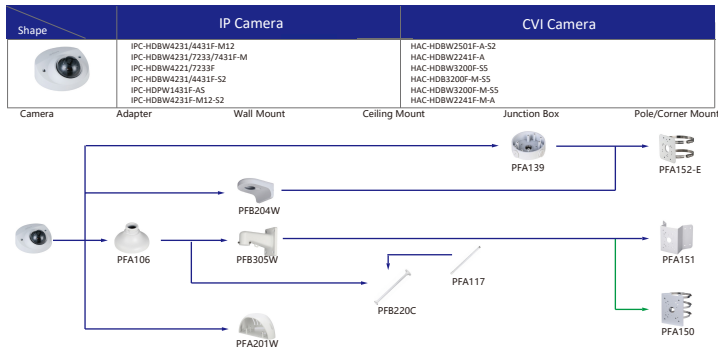

Selection of IP&CVI Dome Camera