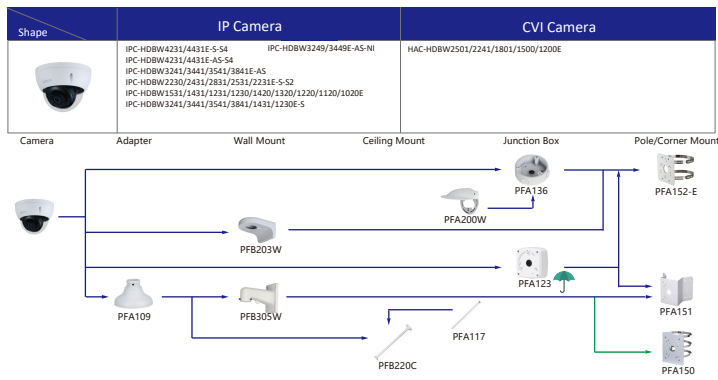

Selection of IP&CVI Dome Camera