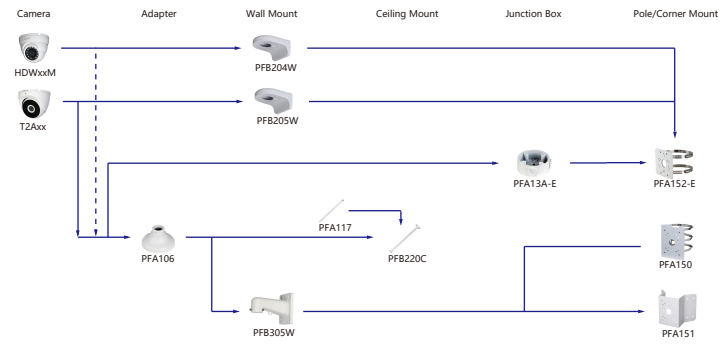

Selection of IP&CVI Eyeball Camera

Selection of IP&CVI Eyeball Camera

Shape	IP Camera	CVI Camera
		HAC-HDW1800/1200R HAC-T1A11/21/51