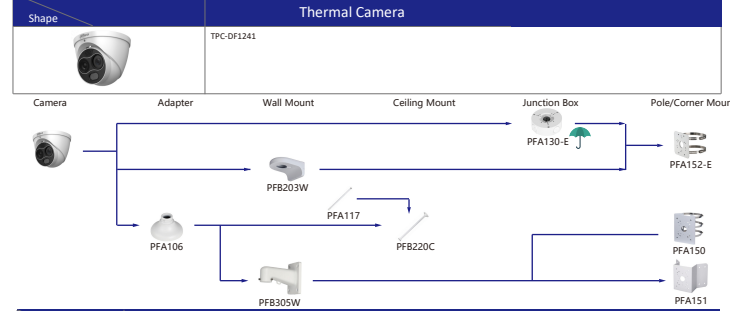

Selection of PTZ Camera

Selection of PTZ Camera

Selection of PTZ Camera

Selection of PTZ Camera

Selection of Thermal Camera

Selection of Thermal Camera

Orange font-----Special accessories
 ----- Not recommended
 Red font -----Special installation
 -----Included in package, no need order
 -----IP66

Selection of Special Camera

Shape	Special Camera	Shape	Special Camera
	IPC-HDBW8232E-Z-SL		SD60230U-HM-SL
	IPC-HFW5221E-2-IRA/IBRA		IPC-HDPW5241/5442/5541G-2 IPC-HDPW5242G-2-MF
	PSDW83242M-A360-D845L PSDW81642M-A360 PSDW8842M-A180		PSDW56315-8360 PSDW52315-8120
	IPC-HFW5100-8RA IPC-HFW5200-8RA		Parking Space Detector
	SDTS4005-4F-WA SDTSX225-2F-WA-0600		