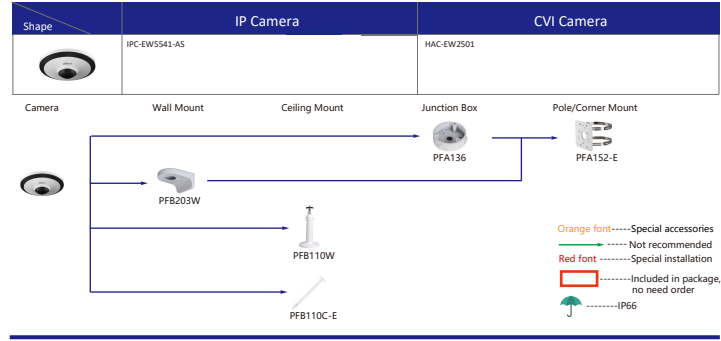

Selection of IP&CVI Dome Camera