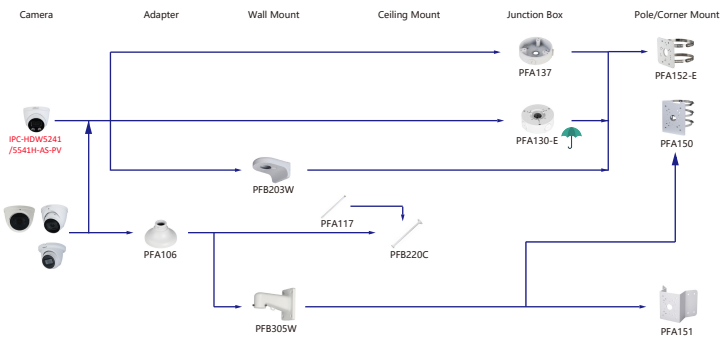

Shape	IP Camera	CVI Camera
	IPC-HDW4231/4431T-Z-S4 IPC-HDW3241/3441/3541/3841T-ZAS IPC-HDW2231T-ZS-S2 IPC-HDW5241/5441H-AS-PV IPC-HDW3841/3441/3541/3241TM-AS IPC-HDW3831/3531/3431/2231TM/T-AS-S2 IPC-HDW3249/3449/3549TM-AS-LED IPC-HDW3249/3449TM-AS-NI	IPC-HDW5241/5442/5541T-ZE IPC-HDW5242T-ZE-NF IPC-HDW5842TM-SE-S2 IPC-HDW5842T-ZE-S2 HAC-HDW2802/2501/2402/2241/1500/1200T-Z-A HAC-HDW2802/2501/2402/2241/1500T-Z-A-OP HAC-HDW1801/1500/1200T-Z HAC-HDW2241T-Z-POC HAC-HDW1239TP-Z-A-LED-OP HAC-HDW1809H-A-PV-POC HAC-HDW1809/1509H-A-PV