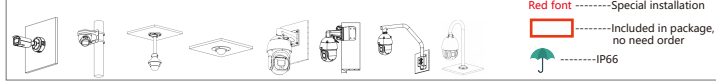

Camera Accessories Selection

Guide you how to install all the cameras

Selection of IP&CVI Box Camera

Selection of IP&CVI Bullet Camera

Selection of IP&CVI Bullet Camera

Selection of IP&CVI Bullet Camera

Orange font Special accessories
Green arrow Not recommended
Red font Special installation
 Included in package, no need order
 IP66