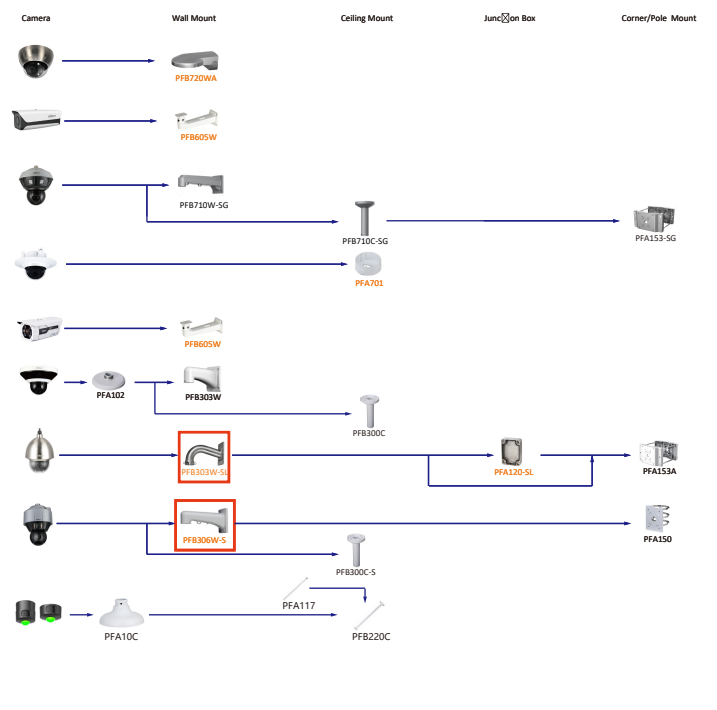

Selection of PTZ Camera

Selection of PTZ Camera

Selection of PTZ Camera

Selection of PTZ Camera

Selection of Thermal Camera

Selection of Thermal Camera

Orange font-----Special accessories
 ----- Not recommended
 Red font -----Special installation
 -----Included in package, no need order
 -----IP66

Selection of Special Camera

Shape	Special Camera	Shape	Special Camera
	IPC-HDBW8232E-Z-SL		SD60230U-HM-SL
	IPC-HFW5221E-2-IRA/IBRA		IPC-HDPW5241/5442/5541G-2 IPC-HDPW5242G-2-MF
	PSDW83242M-A360-D845L PSDW81642M-A360 PSDW8842M-A180		PSDW56315-8360 PSDW52315-8120
	IPC-HFW5100-8RA IPC-HFW5200-8RA		Parking Space Detector
	SDTS4005-4F-WA SDTSX225-2F-WA-0600		