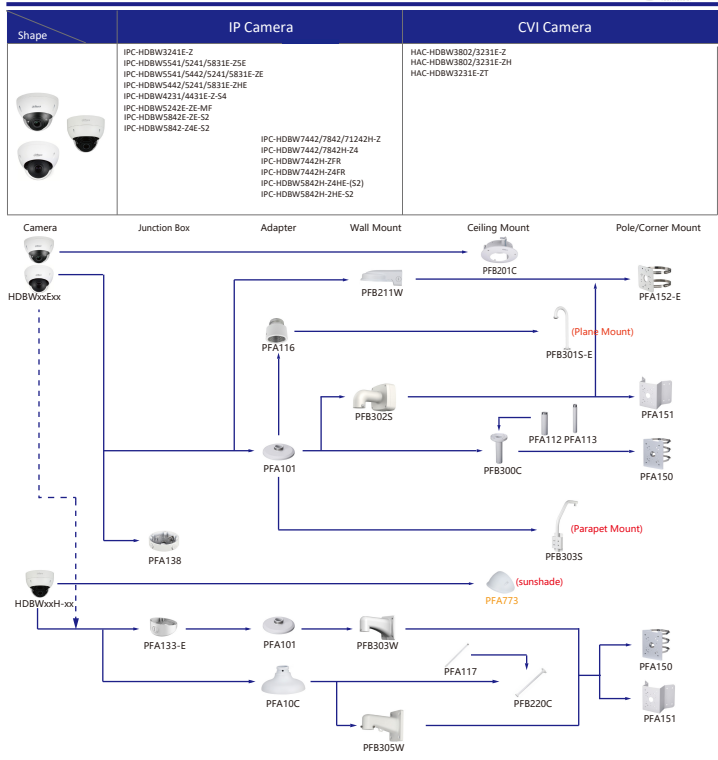

Selection of IP&CVI Dome Camera