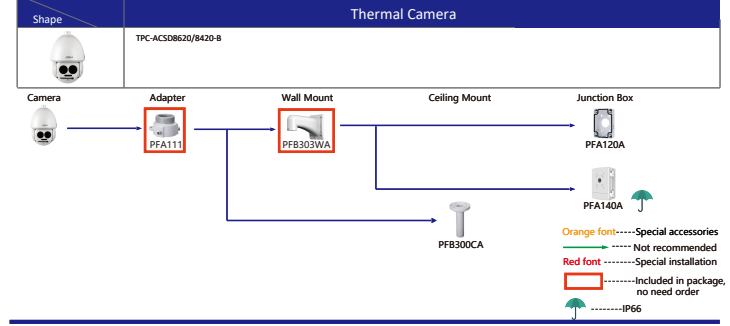

Selection of PTZ Camera

Selection of PTZ Camera

Selection of PTZ Camera

Selection of PTZ Camera

Selection of Thermal Camera

Selection of Thermal Camera

Orange font-----Special accessories
 ----- Not recommended
 Red font -----Special installation
 -----Included in package, no need order
 -----IP66

Selection of Special Camera

Shape	Special Camera	Shape	Special Camera
	IPC-HDBW8232E-Z-SL		SD60230U-HM-SL
	IPC-HFW5221E-2-IRA/IBRA		IPC-HDPW5241/5442/5541G-2 IPC-HDPW5242G-2-MF
	PSDW83242M-A360-D845L PSDW81642M-A360 PSDW8842M-A180		PSDW56315-8360 PSDW52315-8120
	IPC-HFW5100-8RA IPC-HFW5200-8RA		Parking Space Detector
	SDTS4005-4F-WA SDTSX225-2F-WA-0600		