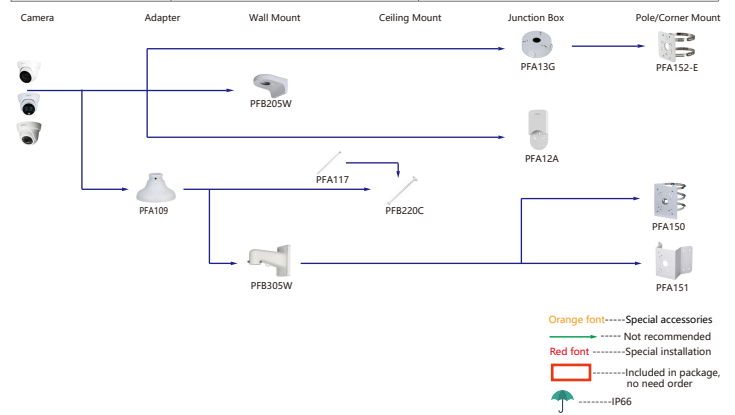

Selection of IP&CVI Eyeball Camera

Shape	IP Camera	CVI Camera
		HAC-HDW1800/1200R HAC-T1A11/21/51

Shape	IP Camera	CVI Camera
		HAC-HDW1800/1200R HAC-T1A11/21/51

Orange font ----- Special accessories
 Green font ----- Not recommended
 Red font ----- Special installation
 Red box ----- Included in package, no need order
 Umbrella icon ----- IP66

Shape	IP Camera	CVI Camera
		HAC-HDW2501/1500/1200/1231TMQ-Z-A-OP HAC-HDW2501/1500/1200/1231TMQ-Z-A HAC-HDW1500/1200TMQ-Z HAC-HDW2501/1500TMQ-Z-A-POC

Shape	IP Camera	CVI Camera	
		HAC-HDW2501/1500/1200Q-A HAC-HDW1500/1200TQ HAC-HDW2501/1500/1200/1231TLMQ-A HAC-HDW1500/1200/1231TLMQ HAC-HDW1500/1200TRQ-A HAC-HDW1500/1200TRQ HAC-HDW2501TLMQ-A-POC HAC-HDW2501/1500TQ-A-POC	HAC-HDW1500TLQ-A HAC-HDW1200TLQ-LED HAC-HDW1509/1239TLQP-A-LED HAC-HDW139TLQP-LED HAC-HDW1231TRQ-A HAC-HDW1231TOP-A HAC-ME1800/1509EQ-LS HAC-ME1800EQ-L HAC-ME1509/1800TQ-PV

Shape	IP Camera	CVI Camera
		HAC-HDW2501/1500/1200/1231TMQ-A HAC-HDW2501/1500TMQ-A-POC HAC-HDW1500/1200TMQ

Shape	IP Camera	CVI Camera
		HAC-HDW1801TL HAC-HDW1801/1200/1800TL-A

Orange font:-----Special accessories
 Red font:-----Special installation
 In red box:-----Included in package, no need order
 -----IP66