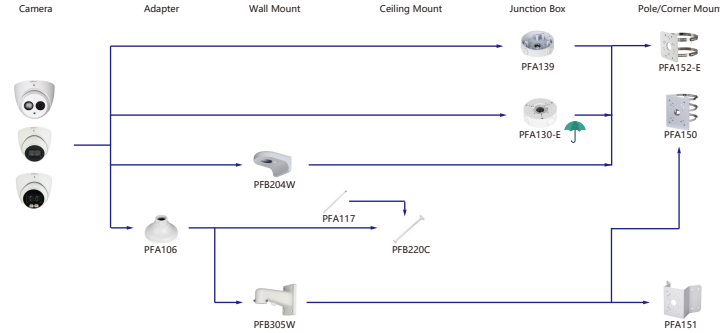

Selection of IP&CVI Eyeball Camera

Shape	IP Camera	CVI Camera
	IPC-HDW4231/4431EM-AS-S4 IPC-HDW5541/5241/5441TM-AS(E) IPC-HDW5241/5442TM-AS-LED IPC-HDW3841EM-AS IPC-HDW4831EM-AS	HAC-HDW1801/1200EM(A) HAC-HDW1200EM-A-POC HAC-HDW1200EM-POC HAC-HDW2802/2402/2241T-A HAC-HDW2241T-A HAC-HDW2249T-A HAC-HDW1239/1509T-LED HAC-HDW1239/1509T-A-LED HAC-HDW2249T-A-LED