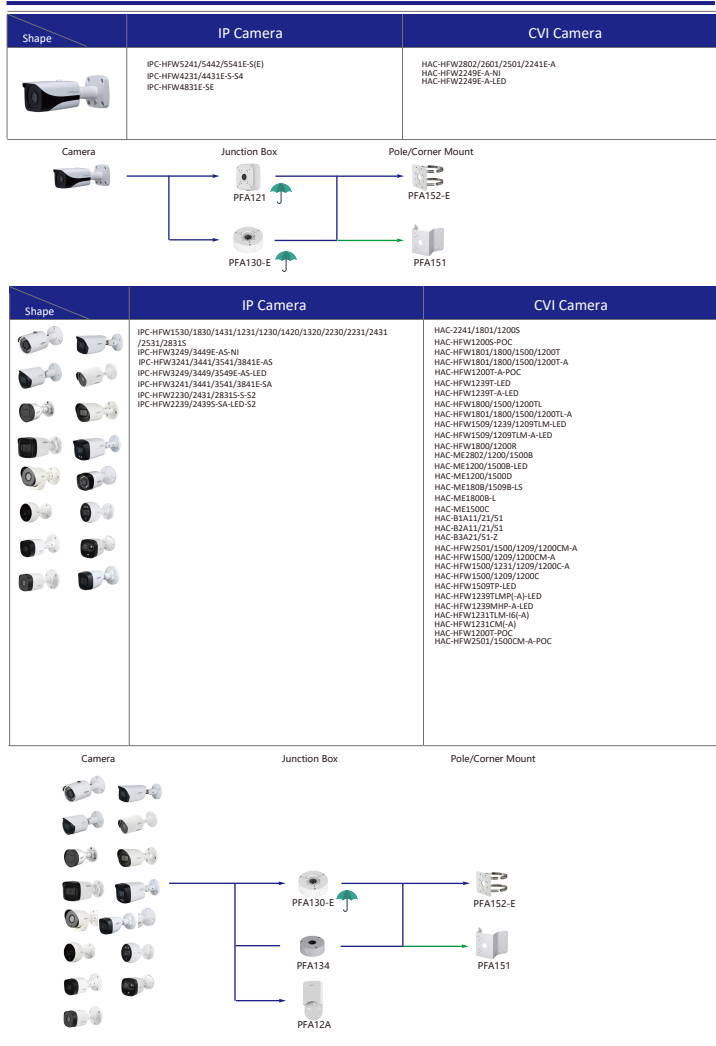

Camera Accessories Selection

Guide you how to install all the cameras

Selection of IP&CVI Box Camera

Selection of IP&CVI Bullet Camera

Selection of IP&CVI Bullet Camera

Selection of IP&CVI Bullet Camera

Orange font Special accessories
Green arrow Not recommended
Red font Special installation
 Included in package, no need order
 IP66

Selection of IP&CVI Dome Camera

Selection of IP&CVI Dome Camera

Selection of IP&CVI Dome Camera

- Orange font ----- Special accessories
- Not recommended
- Red font ----- Special installation
- Included in package, no need order
- IP66

Camera Adapter Wall Mount Ceiling Mount Pole/Corner Mount

- Orange font-----Special accessories
- Not recommended
- Red font-----Special installation
- Included in package, no need order
- IP66

Selection of IP&CVI Eyeball Camera