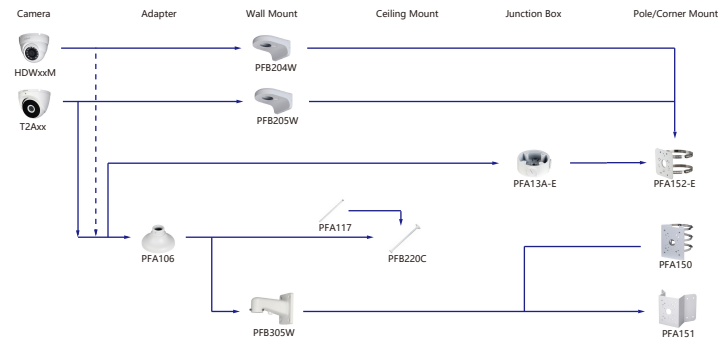

Selection of IP&CVI Eyeball Camera

Shape	IP Camera	CVI Camera
		HAC-HDW2241/1801/1800/1200M HAC-T1A11/21/51