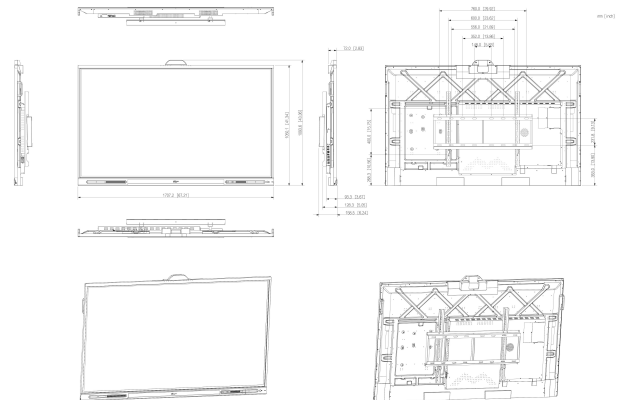

General	
Power Supply	100–240 VAC, 50/60 Hz
Power Consumption	Basic power consumption: 272 W, Max. Power consumption: 350 W
Operating Temperature	0 °C to +40 °C (+32 °F to +104 °F)
Storage Temperature	–20 °C to +60 °C (–4 °F to +140 °F)
Operating Humidity	10%–90% (RH), non-condensing
Storage Humidity	10%–90% (RH), non-condensing
Product Material	Metal casing
Protective Glass	3.2 mm Anti-dazzle tempered glass
Casing Color (Frame/Rear)	Black on the left and right, silver on the top and bottom.
Product Dimensions	1702.2 mm × 93.3 mm × 1093.6 mm (67.14" × 3.67" × 43.06") (L × W × H)
Frame Size	Top border: 26.1 mm, left and right borders: 15.4 mm, bottom border: 66.6 mm
Packaging Dimensions	1813 mm × 262 mm × 1147 mm (71.38" × 10.31" × 45.16") (L × W × H)
Net Weight	59 kg (130.07 lb)
Gross Weight	69.5 kg (153.22 lb)
Holes Distance	600 mm × 400 mm (23.62" × 15.75")
Installation	Wall mount; mobile bracket
Standby Power Consumption	≤0.5 W
Packing List	<ul style="list-style-type: none"> 1 × Smart interactive whiteboard; 1 × Power cord; 2 × Stylus pen; 1 × Quick start guide; 1 × Wall mount bracket; 1 × Accessory package; 1 × Remote control

Dimensions (mm[inch])

Panels

Ordering Information

Type	Model	Description
Smart interactive whiteboard	DHI-LPH75-MC470-P	75 inch Smart Interactive Whiteboard