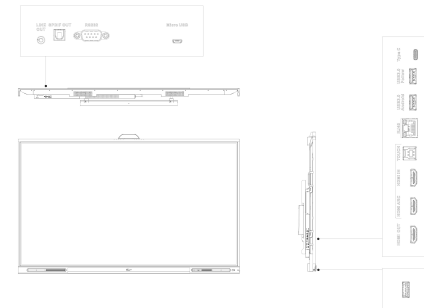

Function

Operating System of External Module	Windows 7/8/10
Wi-Fi Hotspot	Dual-band 2.4 G/5 G; supports enabling Hotspot and Wi-Fi at the same time

LCD Panel

Panel Dimensions	75 inch
Backlight	DLED
Aspect Ratio	16:9
Brightness	400 cd/m ² (typ.)
Resolution	3840 (H) × 2160 (V)
Viewing Angle	H: 178°; V: 178°
Lifespan	≥50,000 h
Display Color	90% NTSC (typ.)
Refresh Rate	60 Hz
Static Contrast	VA: 4000 (typ.); IPS: 1200 (typ.)
Response Time	8 ms (typ.)

General	
Power Supply	100–240 VAC, 50/60 Hz
Power Consumption	Basic power consumption: 272 W, Max. Power consumption: 350 W
Operating Temperature	0 °C to +40 °C (+32 °F to +104 °F)
Storage Temperature	–20 °C to +60 °C (–4 °F to +140 °F)
Operating Humidity	10%–90% (RH), non-condensing
Storage Humidity	10%–90% (RH), non-condensing
Product Material	Metal casing
Protective Glass	3.2 mm Anti-dazzle tempered glass
Casing Color (Frame/Rear)	Black on the left and right, silver on the top and bottom.
Product Dimensions	1702.2 mm × 93.3 mm × 1093.6 mm (67.14" × 3.67" × 43.06") (L × W × H)
Frame Size	Top border: 26.1 mm, left and right borders: 15.4 mm, bottom border: 66.6 mm
Packaging Dimensions	1813 mm × 262 mm × 1147 mm (71.38" × 10.31" × 45.16") (L × W × H)
Net Weight	59 kg (130.07 lb)
Gross Weight	69.5 kg (153.22 lb)
Holes Distance	600 mm × 400 mm (23.62" × 15.75")
Installation	Wall mount; mobile bracket
Standby Power Consumption	≤0.5 W
Packing List	<ul style="list-style-type: none"> 1 × Smart interactive whiteboard; 1 × Power cord; 2 × Stylus pen; 1 × Quick start guide; 1 × Wall mount bracket; 1 × Accessory package; 1 × Remote control

Dimensions (mm[inch])

Panels

Ordering Information

Type	Model	Description
Smart interactive whiteboard	DHI-LPH75-MC470-P	75 inch Smart Interactive Whiteboard