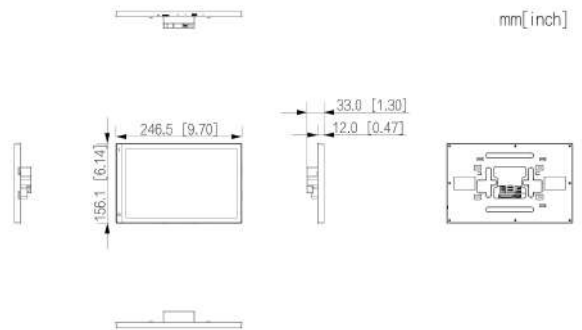

## General

Appearance Color	Gray
Power Supply	12 VDC, 2 A Standard PoE
Power Adapter	Optional
Installation	Flush Mount
Certifications	CE
Accessory	Included: RS-485 and power output cable, bracket and alarm cable. Optional: Power cord
Product Dimensions	246.5 mm × 156.1 mm × 33.0 mm (9.70" × 6.15" × 1.30") (H × W × D)
Operating Temperature	-10 °C to +55 °C (+14 °F to +131 °F)
Operating Humidity	10%–95% (RH), non-condensing
Operating Altitude	Below 3,000 m (9,842.52 ft)
Power Consumption	≤ 12 W (standby), ≤ 15 W (working)
Gross Weight	1,291 g (2.85 lb)
Storage Temperature	0 °C to +40 °C (+32 °F to +104 °F)
Storage Humidity	30%–75%
Operating Environment	Indoor

## Dimensions (mm[inch])