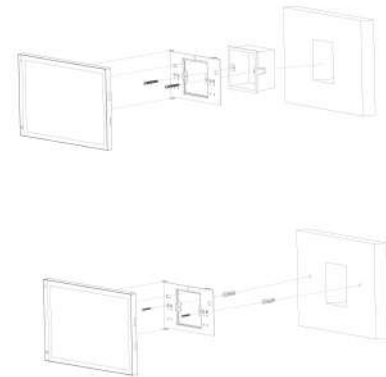

DHI-SCP3044A-BZ

Alarm Input	8 channels
Alarm Output	1 channel
Power Output	1 port (12 V, 200 mA)
Door Bell	Yes (use the alarm input port)
Network Port	1 × 10/100 Mbps Ethernet port
4-wire	1

Performance

Casing Material	PC + ABS

General

Appearance Color	Gray
Power Supply	12 VDC, 2 A Standard PoE
Power Adapter	Optional
Installation	Flush Mount
Certifications	CE
Accessory	Included: RS-485 and power output cable, bracket and alarm cable. Optional: Power cord
Product Dimensions	246.5 mm × 156.1 mm × 33.0 mm (9.70" × 6.15" × 1.30") (H × W × D)
Operating Temperature	-10 °C to +55 °C (+14 °F to +131 °F)
Operating Humidity	10%–95% (RH), non-condensing
Operating Altitude	Below 3,000 m (9,842.52 ft)
Power Consumption	≤ 12 W (standby), ≤ 15 W (working)
Gross Weight	1,291 g (2.85 lb)
Storage Temperature	0 °C to +40 °C (+32 °F to +104 °F)
Storage Humidity	30%–75%
Operating Environment	Indoor

Installation