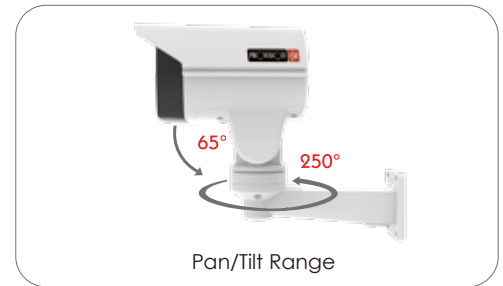

PAN/TILT IR BULLET CAMERA WITH MOTORIZED VF LENS

I5PT-390IPX10-P
I5PT-390IPX4-P

Main Features:

- ONVIF
- PoE Support
- Dual Video Stream
- H.264 Video Compression
- 50m IR Distance
- Preset speed of 12°/Sec (max)
- Preset accuracy up to 0.1°
- 250° Pan Rotation
- 65° Continuous Tilt
- 256 Preset Position
- Park Action (Preset)
- Fully function web-client
- 3D-DNR Noise Reduction
- Digital WDR
- IP66 Water-proof and Dust-proof
- Excellent High Resolution Picture Quality
- True Day/Night with ICR Filter
- Enhanced Noise Reduction
- WB/BLC/AGC

Specifications

		I5PT-390IPX10-P	I5PT-390IPX4-P
Camera	Video	Model	I5PT-390IPX10-P
		Image Sensor	1/2.9" CMOS
		Effective Pixels	1920×1080
		Sync System	Progressive Scan
		Electronic Shutter	1/25s ~ 1/10000s
		Day & Night	ICR (Auto/Day/Night)
	Lens	Min. Illumination	0.05 Lux (Color), 0.01 Lux (B&W), 0 Lux (IR On)
		S/N Ratio	>52dB
		Optical Zoom	x10 (5.1-51mm) x4 (2.8-12mm)
		Digital Zoom	No
Audio	Focus	Auto / Manual	
	Minimum Focus Distance	1.5m	
Image Enhancement	Horizontal Angle of View	H: 50.4°(Wide) to 5.4°(Tele) 81.2°(Wide) to 22.6°(Tele)	
	Audio compression	No	
	Communication	No	
	Image Enhancement	Image Settings	AWB Adjustable Exposure Mode Sharpness, Saturation, Brightness & Contrast Adjustable Auto Gain Adjustable
		BLC	Yes
		Sense-Up	Yes (5 Levels)
		WDR Range	Digital WDR
		Noise Reduction	3D-DNR
		Image Orientation	Mirror/Flip
		Privacy Zone	Yes
Motion Detection	Yes		
Compression	Video Compression	H.264 Main Profile MJPEG/JPEG Baseline	
	Resolution	Main Stream: 1080P, 720P Sub-Stream: D1, CIF	
	Multi-stream	1920x1280 (1~30fps) 1280x720 (1~30fps) D1 (1~30fps) / CIF (1~30fps)	
	Bit rate	64Kbps ~ 8Mbps	
	Encode Mode	VBR/CBR	
	Image Quality	Six levels under VBR; Free adjustment under CBR	