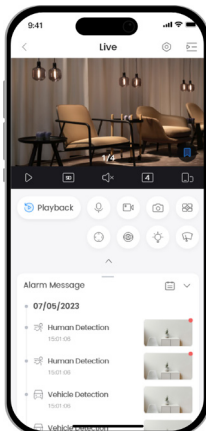

5MP

Clear images with sharp details

AI Human Detection

Focuses on what matters and reduces false alarms

AI Vehicle Detection

Focuses on what matters and reduces false alarms

Built-in Mic

Provides traceable audio details

Smart Dual Light

Captures color details for post-event review

IP67 Protection

Withstands harsh environments

Wi-Fi 6

Seamless integration of speed and anti-interference

H.265

Advanced H.265 compression technology

Bluetooth Pairing

Fast pairing with Bluetooth

DMSS App

Easy to use

Supports Micro SD Card

Low-cost storage

Upgrade Your Experience with DMSS

Intuitive AIoT app for individual security

Remote Management

Live view and recording history

Easy sharing

Safer device sharing with family and friends

Notifications and Alerts

Accurate and timely

High Security

Stay secure with all data encrypted