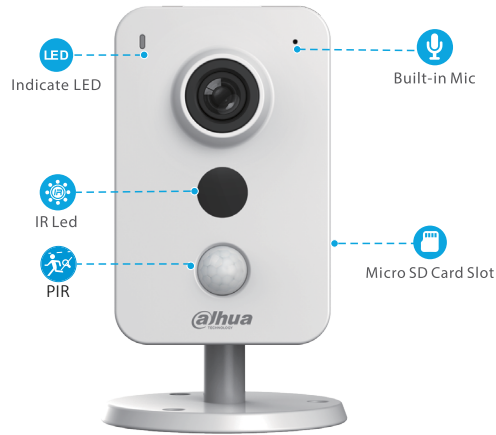

K26

1080P H.265 Wi-Fi Camera

K26 brings 2MP live monitoring, it supports the latest H.265 compression which can save up to 50% bandwidth and storage. Further more, intelligent analities like human detection and instant alert keep you being aware of what's happening at home at any time.

PIR Detection
High quality passive IR detector

Human Detection
Get instant alert when moving
human target is detected

Easy4ip Cloud
Cloud management for your easy monitoring

Stay closely with what you care

With Easy4ip Cloud, you'll have access to what you care as long as Internet is available. You can record daily or motion videos on Easy4ip Cloud and playback anytime anywhere.

Front View

Back View

Specifications

Auxiliary Interface

Micro SD Slot (up to 128GB)
 Built-in Mic & Speaker
 Alarm line in/out interface
 WPS/Reset button

General

DC 12V1A Power supply
 Power Consumption: <4.3W
 Working Environment:-10°C~+45°C, Less than 95%RH
 Dimensions: Φ78.5mm×127.8mm (Φ3.1inch×5.0inch)
 Weight: 310g (0.68lb)
 CE, FCC, UL