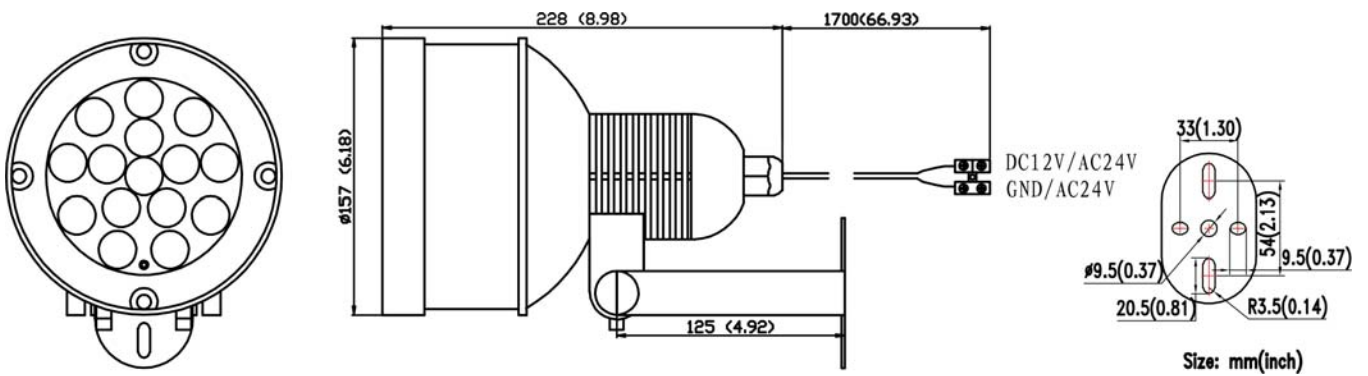

LIR-IB88

Weatherproof IR Illuminator

DIMENSIONS

SPECIFICATIONS

IP Rating	IP66
Type	Outdoor
Luminaire	850nm Super High Power LED
Angle	60°(Outdoor)
Emissive Power	15W
Outdoor Distance	120M (393.4ft) (Outdoor)
Control	CDS/10Lux
Power supply	DC12V±10%/AC24V±10%
Current Consumption	DC1200mA/ AC950mA(Max)
Dimension	ø157x228mm (6.18"x8.97")
Weight	2330g (82.2oz)
Storage Temperature	-30~+60°C (-22~+140°F)
Operating Temperature	-30~+40°C (-22~+104°F)
Package	4Pcs/CTN 11.5KGs 620x210x470mm (24.4"x8.26"x18.5")