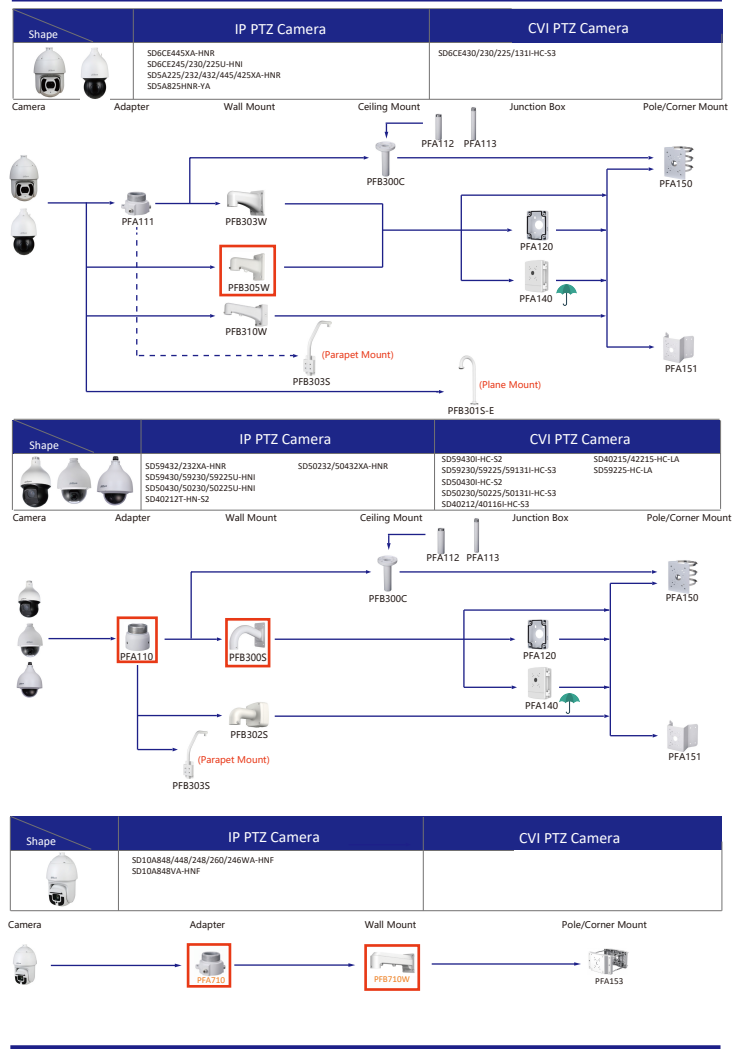

Shape	IP Camera	CVI Camera
	PDBW8802/8800-A180	

Shape	IP Camera	CVI Camera
	IPC-HDBW5241/5541/5442/1831R-S IPC-HDBW5241/5541/5442/14239R-ASE IPC-HDBW2231/2431/2831R-ZS-S2 IPC-HDBW2531/2431/2831R-ZAS-S2 IPC-HDBW3441/3541/3241/2831/2431/2231/2220/2320R-ZS IPC-HDBW2531R-VAFS IPC-HDBW3441/3541/3241/2431/2231/2320R-ZAS IPC-HDBW2531R-AS IPC-HDBW2430/230R-ZS-S3 IPC-HDBW2230R-4-ZS-S3 IPC-HDBW1831R IPC-HDBW5242R-ASE-MF IPC-HDBW5241/5442R-ASE-NI	HAC-HDBW2802/8 HAC-HDBW2802/2501/2402/2401/2501/2241/1801/1500/1200/1230R-Z HAC-HDBW2802/2601/2402/2401/2501/2241R-Z-DF HAC-HDBW1400R-E-S2 HAC-HDBW2241/230R-Z-9OC HAC-HDBW1100R-VF

Selection of IP&CVI Eyeball Camera

Selection of IP&CVI Eyeball Camera

Selection of IP&CVI Eyeball Camera

Selection of IP&CVI Eyeball Camera

Selection of PTZ Camera

Selection of PTZ Camera

Selection of PTZ Camera