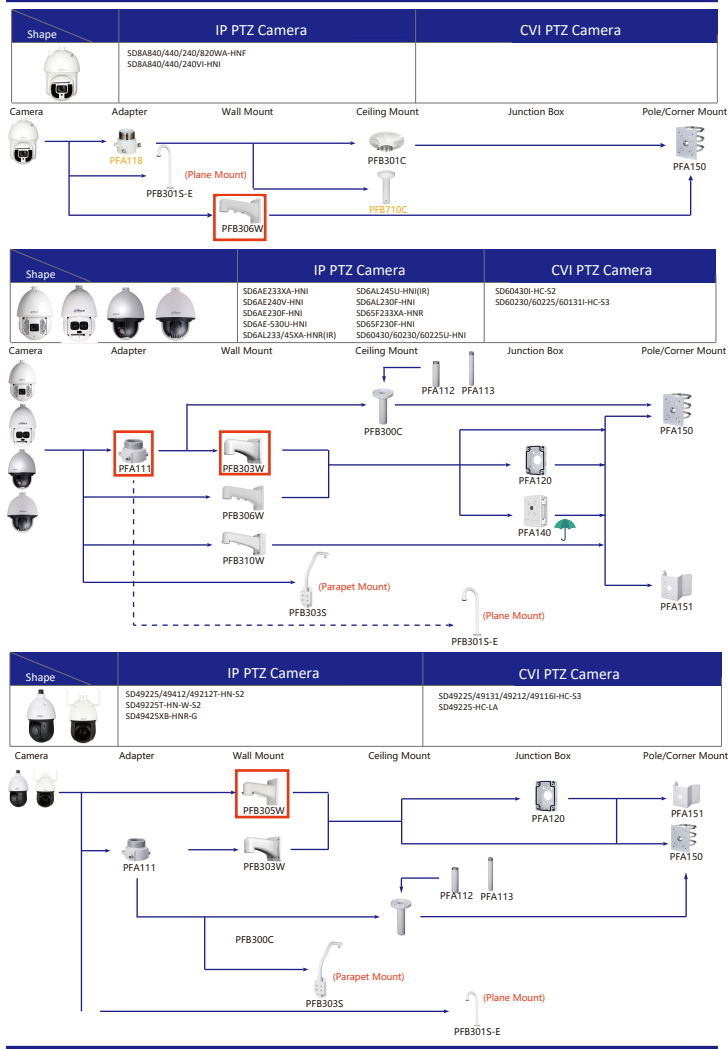

Camera Accessories Selection

Guide you how to install all the cameras

Selection of IP&CVI Box Camera

Selection of IP&CVI Bullet Camera

Selection of IP&CVI Bullet Camera

Selection of IP&CVI Bullet Camera

Shape	IP Camera	CVI Camera
	IPC-HDBW8241/3241/8630/8331/8232/8231/81200/8331/8231/5231/4531/8241/8331/8231/8231/5231E-Z IPC-HDBW5541/5241/8331/8231/5831/5631/5431/5231E-ZSE IPC-HDBW5541/5442/5442/81230/8630/8331/8232/8231/5831/5431/5631/5231E-ZE IPC-HDBW5442/3241/5831/5631/5431/5231E-ZHE IPC-HDBW8241/3241/8331/8231/5431E-ZS IPC-HDBW4231/4431E-Z-S4 IPC-HDBW3241E-ZFD IPC-HDBW3241E-ZFD IPC-HDBW8242E-Z4FD IPC-HDBW8242E-Z4FR IPC-HDBW5242E-ZE-MF IPC-HDBW5331E IPC-HDB5331E	HAC-HDBW3802/3231E-Z HAC-HDBW3802/3231E-ZH

Shape	IP Camera	CVI Camera
	PDBW8802/8800-A180	

Shape	IP Camera	CVI Camera
	IPC-HDBW5241/5541/5442/1831R-S IPC-HDBW5241/5541/5442/14239R-ASE IPC-HDBW2231/2431/2831R-ZS-S2 IPC-HDBW2531/2431/2831R-ZAS-S2 IPC-HDBW3441/3541/3241/2831/2431/2231/2220/2320R-ZS IPC-HDBW2531R-VAFS IPC-HDBW3441/3541/3241/2431/2231/2320R-ZAS IPC-HDBW2531R-AS IPC-HDBW2430/230R-ZS-S3 IPC-HDBW2230R-4-ZS-S3 IPC-HDBW1831R IPC-HDBW5242R-ASE-MF IPC-HDBW5241/5442R-ASE-NI	HAC-HDBW2802/8 HAC-HDBW2802/2501/2402/2401/2501/2241/1801/1500/1200/1230R-Z HAC-HDBW2802/2601/2402/2401/2501/2241R-Z-DF HAC-HDBW1400R-E-S2 HAC-HDBW2241/230R-Z-9OC HAC-HDBW1100R-VF

Selection of IP&CVI Eyeball Camera

Selection of IP&CVI Eyeball Camera

Selection of IP&CVI Eyeball Camera

Selection of IP&CVI Eyeball Camera

Selection of PTZ Camera

Selection of PTZ Camera

Selection of PTZ Camera

Selection of PTZ Camera

Selection of Thermal Camera

Selection of Thermal Camera

Orange font.....Special accessories
 Not recommended
 Red font.....Special installation
 Included in package, no need order
 IP66