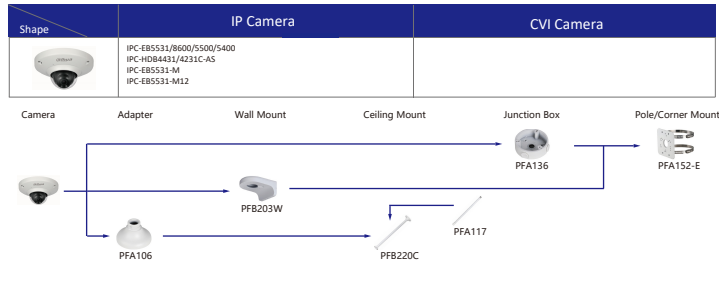

Shape	IP Camera	CVI Camera
	IPC-EBW81230/8630/81200/8600/81242 IPC-EBW8431/4231C-AS IPC-EBW8630/8600-IPC	HAC-EBW3802