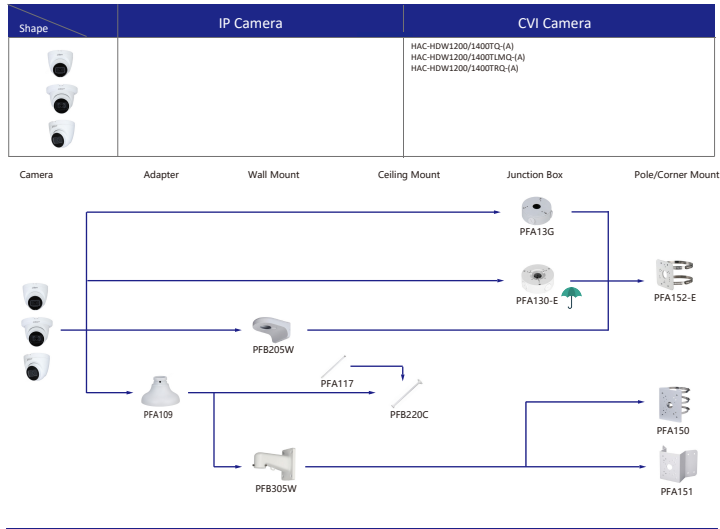

Shape	IP Camera	CVI Camera
	PDBW8802/8800-A180	

Shape	IP Camera	CVI Camera
	IPC-HDBW5241/5541/5442/1831R-S IPC-HDBW5241/5541/5442/14239R-ASE IPC-HDBW2231/2431/2831R-ZS-S2 IPC-HDBW2531/2431/2831R-ZAS-S2 IPC-HDBW3441/3541/3241/2831/2431/2231/2220/2320R-ZS IPC-HDBW2531R-VAFS IPC-HDBW3441/3541/3241/2431/2231/2320R-ZAS IPC-HDBW2531R-AS IPC-HDBW2430/230R-ZS-S3 IPC-HDBW2230R-4-ZS-S3 IPC-HDBW1831R IPC-HDBW5242R-ASE-MF IPC-HDBW5241/5442R-ASE-NI	HAC-HDBW2802/8 HAC-HDBW2802/2501/2402/2401/2501/2241/1801/1500/1200/1230R-Z HAC-HDBW2802/2601/2402/2401/2501/2241R-Z-DF HAC-HDBW1400R-E-S2 HAC-HDBW2241/230R-Z-9OC HAC-HDBW1100R-VF

Selection of IP&CVI Eyeball Camera

Selection of IP&CVI Eyeball Camera

Selection of IP&CVI Eyeball Camera

Selection of IP&CVI Eyeball Camera

Selection of PTZ Camera

Selection of PTZ Camera

Selection of PTZ Camera