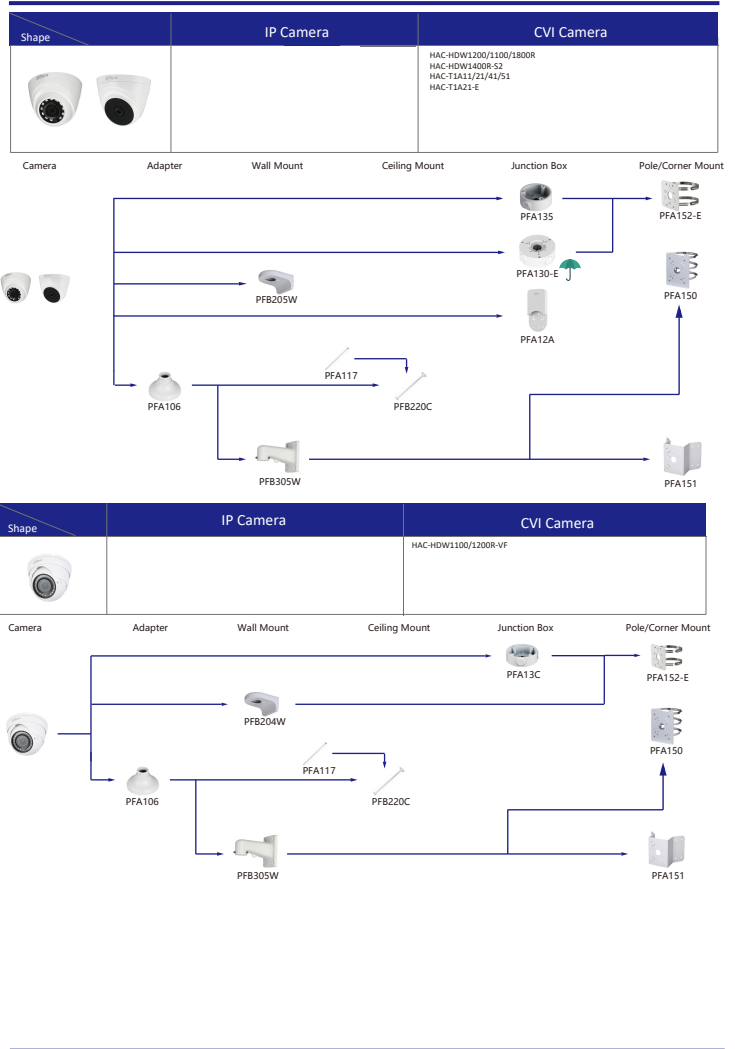

Shape	IP Camera	CVI Camera
	PDBW8802/8800-A180	

Shape	IP Camera	CVI Camera
	IPC-HDBW5241/5541/5442/1831R-S IPC-HDBW5241/5541/5442/14239R-ASE IPC-HDBW2231/2431/2831R-ZS-S2 IPC-HDBW2531/2431/2831R-ZAS-S2 IPC-HDBW3441/3541/3241/2831/2431/2231/2220/2320R-ZS IPC-HDBW2531R-VAFS IPC-HDBW3441/3541/3241/2431/2231/2320R-ZAS IPC-HDBW2531R-AS IPC-HDBW2430/230R-ZS-S3 IPC-HDBW2230R-4-ZS-S3 IPC-HDBW1831R IPC-HDBW5242R-ASE-MF IPC-HDBW5241/5442R-ASE-NI	HAC-HDBW2802/8 HAC-HDBW2802/2501/2402/2401/2501/2241/1801/1500/1200/1230R-Z HAC-HDBW2802/2601/2402/2401/2501/2241R-Z-DF HAC-HDBW1400R-E-S2 HAC-HDBW2241/230R-Z-9OC HAC-HDBW1100R-VF

Selection of IP&CVI Eyeball Camera

Selection of IP&CVI Eyeball Camera

Selection of IP&CVI Eyeball Camera

Selection of IP&CVI Eyeball Camera

Selection of PTZ Camera

Selection of PTZ Camera

Selection of PTZ Camera