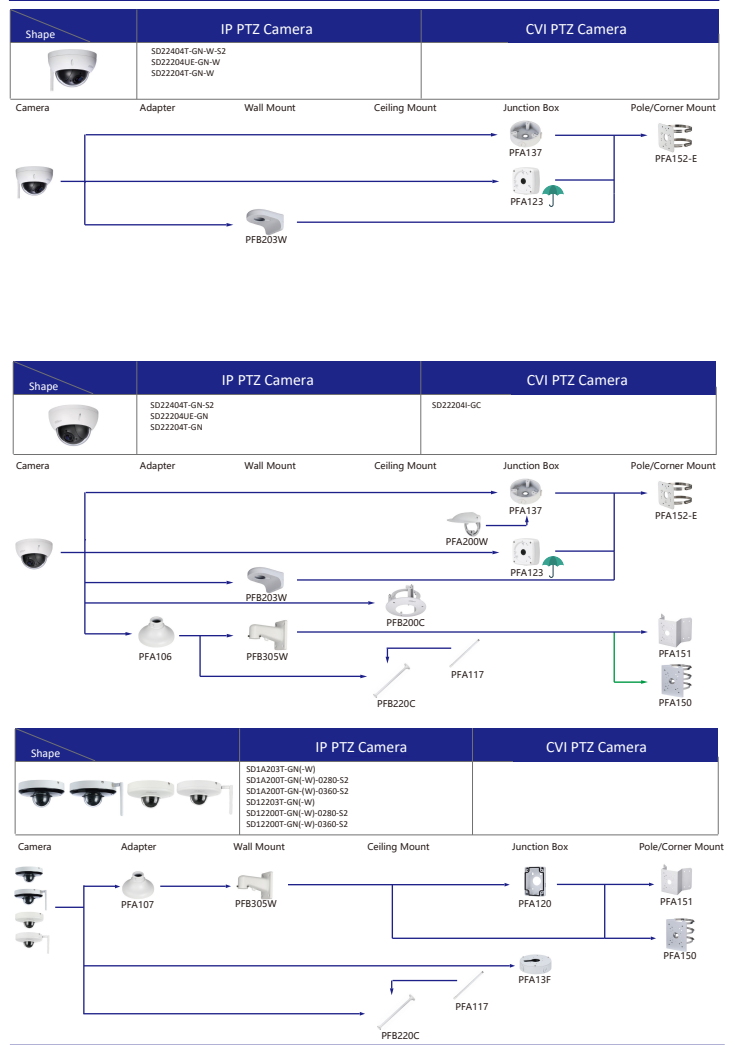

Selection of PTZ Camera