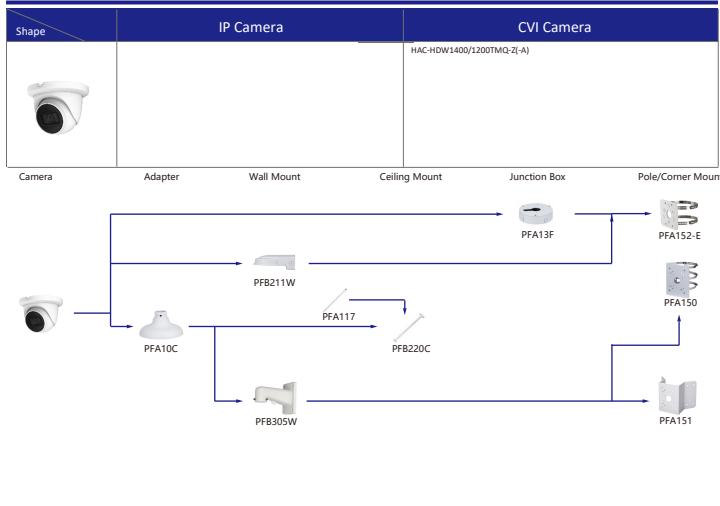

Shape	IP Camera	CVI Camera
	PDBW8802/8800-A180	

Shape	IP Camera	CVI Camera
	IPC-HDBW5241/5541/5442/1831R-S IPC-HDBW5241/5541/5442/14239R-ASE IPC-HDBW2231/2431/2831R-ZS-S2 IPC-HDBW2531/2431/2831R-ZAS-S2 IPC-HDBW3441/3541/3241/2831/2431/2231/2220/2320R-ZS IPC-HDBW2531R-VAFS IPC-HDBW3441/3541/3241/2431/2231/2320R-ZAS IPC-HDBW2531R-AS IPC-HDBW2430/230R-ZS-S3 IPC-HDBW2230R-4-ZS-S3 IPC-HDBW1831R IPC-HDBW5242R-ASE-MF IPC-HDBW5241/5442R-ASE-NI	HAC-HDBW2802/8 HAC-HDBW2802/2501/2402/2401/2501/2241/1801/1500/1200/1230R-Z HAC-HDBW2802/2601/2402/2401/2501/2241R-Z-DF HAC-HDBW1400R-E-S2 HAC-HDBW2241/230R-Z-9OC HAC-HDBW1100R-VF

Selection of IP&CVI Eyeball Camera

Selection of IP&CVI Eyeball Camera

Selection of IP&CVI Eyeball Camera

Selection of IP&CVI Eyeball Camera

Selection of PTZ Camera

Selection of PTZ Camera

Selection of PTZ Camera