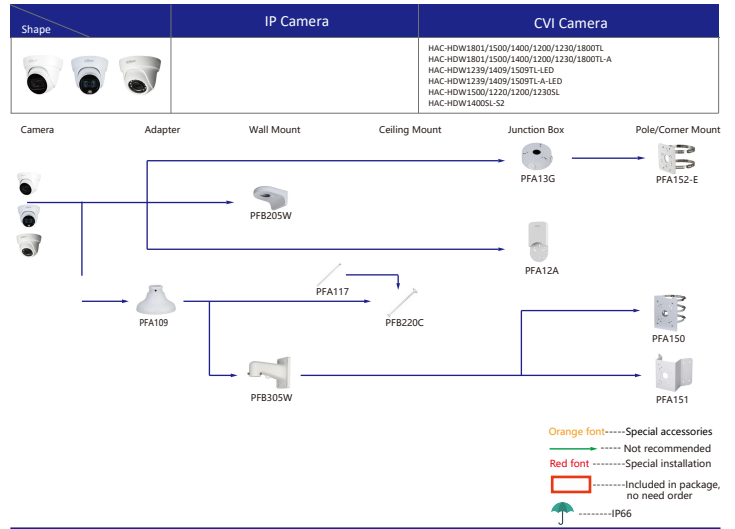

Shape	IP Camera	CVI Camera
	PDBW8802/8800-A180	

Shape	IP Camera	CVI Camera
	IPC-HDBW5241/5541/5442/1831R-S IPC-HDBW5241/5541/5442/14239R-ASE IPC-HDBW2231/2431/2831R-ZS-S2 IPC-HDBW2531/2431/2831R-ZAS-S2 IPC-HDBW3441/3541/3241/2831/2431/2231/2220/2320R-ZS IPC-HDBW2531R-VAFS IPC-HDBW3441/3541/3241/2431/2231/2320R-ZAS IPC-HDBW2531R-AS IPC-HDBW2430/230R-ZS-S3 IPC-HDBW2230R-4-ZS-S3 IPC-HDBW1831R IPC-HDBW5242R-ASE-MF IPC-HDBW5241/5442R-ASE-NI	HAC-HDBW2802/8 HAC-HDBW2802/2501/2402/2401/2501/2241/1801/1500/1200/1230R-Z HAC-HDBW2802/2601/2402/2401/2501/2241R-Z-DF HAC-HDBW1400R-E-S2 HAC-HDBW2241/230R-Z-9OC HAC-HDBW1100R-VF

Selection of IP&CVI Eyeball Camera

Selection of IP&CVI Eyeball Camera

Selection of IP&CVI Eyeball Camera

Selection of IP&CVI Eyeball Camera

Selection of PTZ Camera

Selection of PTZ Camera

Selection of PTZ Camera