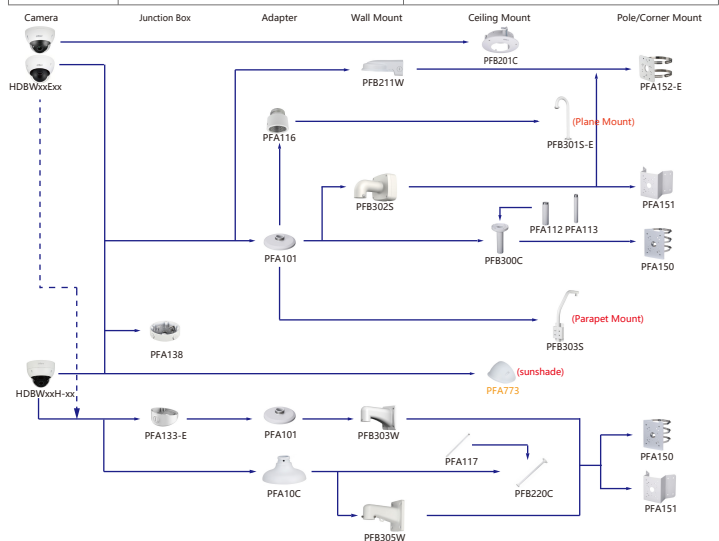

Shape	IP Camera	CVI Camera
	IPC-HDBW8241/3241/8630/8331/8232/8231/81200/8331/8231/5231/4531/8241/8331/8231/8231/5231E-Z IPC-HDBW5541/5241/8331/8231/5831/5631/5431/5231E-ZSE IPC-HDBW5541/5442/5442/81230/8630/8331/8232/8231/5831/5431/5631/5231E-ZE IPC-HDBW5442/3241/5831/5631/5431/5231E-ZHE IPC-HDBW8241/3241/8331/8231/5431E-ZS IPC-HDBW4231/4431E-Z-S4 IPC-HDBW3241E-ZFD IPC-HDBW3241E-ZFD IPC-HDBW8242E-Z4FD IPC-HDBW8242E-Z4FR IPC-HDBW5242E-ZE-MF IPC-HDBW5331E IPC-HDB5331E	HAC-HDBW3802/3231E-Z HAC-HDBW3802/3231E-ZH