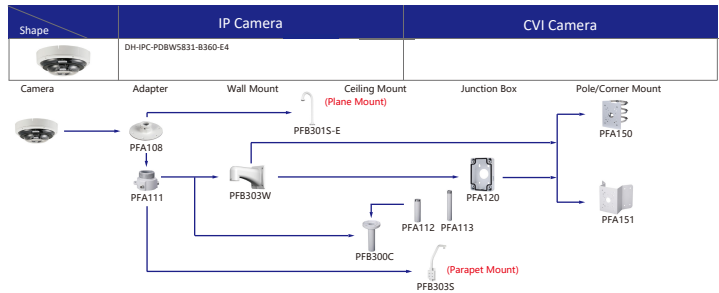

Shape	IP Camera	CVI Camera
	IPC-HDBW8241/3241/8630/8331/8232/8231/81200/8331/8231/5231/4531/8241/8331/8231/8231/5231E-Z IPC-HDBW5541/5241/8331/8231/5831/5631/5431/5231E-ZSE IPC-HDBW5541/5442/5442/81230/8630/8331/8232/8231/5831/5431/5631/5231E-ZE IPC-HDBW5442/3241/5831/5631/5431/5231E-ZHE IPC-HDBW8241/3241/8331/8231/5431E-ZS IPC-HDBW4231/4431E-Z-S4 IPC-HDBW3241E-ZFD IPC-HDBW3241E-ZFD IPC-HDBW8242E-Z4FD IPC-HDBW8242E-Z4FR IPC-HDBW5242E-ZE-MF IPC-HDBW5331E IPC-HDB5331E	HAC-HDBW3802/3231E-Z HAC-HDBW3802/3231E-ZH