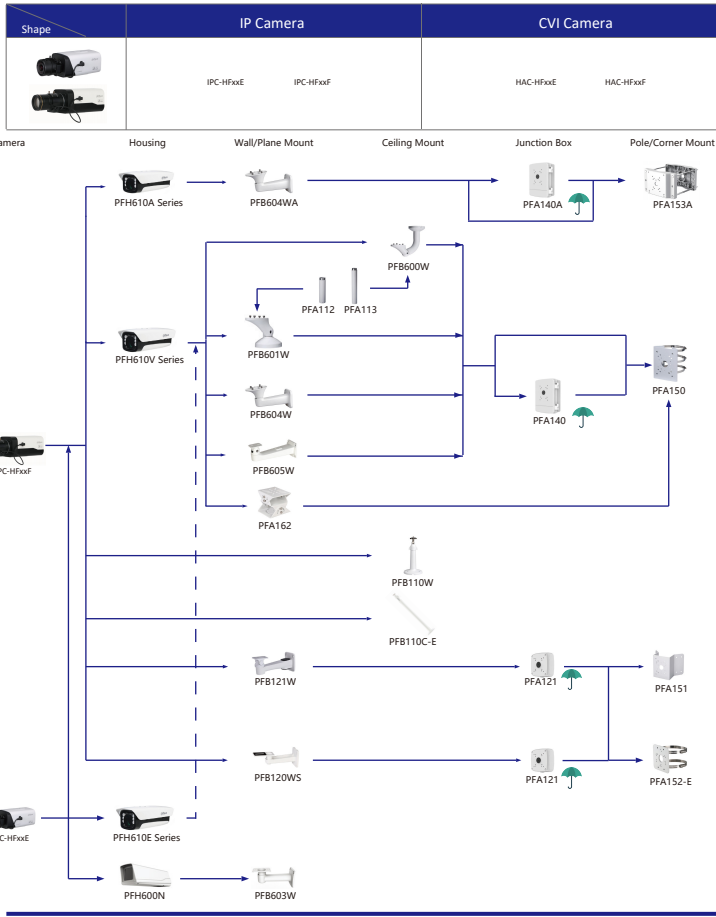

Camera Accessories Selection

Guide you how to install all the cameras

Selection of IP&CVI Box Camera

Selection of IP&CVI Bullet Camera

Selection of IP&CVI Bullet Camera

Selection of IP&CVI Bullet Camera

Shape	IP Camera	CVI Camera
	IPC-HDBW8241/3241/8630/8331/8232/8231/81200/8331/8231/5231/4531/8241/8331/8231/8231/5231E-Z IPC-HDBW5541/5241/8331/8231/5831/5631/5431/5231E-ZSE IPC-HDBW5541/5442/5442/81230/8630/8331/8232/8231/5831/5431/5631/5231E-ZE IPC-HDBW5442/3241/5831/5631/5431/5231E-ZHE IPC-HDBW8241/3241/8331/8231/5431E-ZS IPC-HDBW4231/4431E-Z-S4 IPC-HDBW3241E-ZFD IPC-HDBW3241E-ZFD IPC-HDBW8242E-Z4FD IPC-HDBW8242E-Z4FR IPC-HDBW5242E-ZE-MF IPC-HDBW5331E IPC-HDB5331E	HAC-HDBW3802/3231E-Z HAC-HDBW3802/3231E-ZH

Shape	IP Camera	CVI Camera
	IPC-EBW81230/8630/81200/8600/81242 IPC-EBW8431/4231C-AS IPC-EBW8630/8600-IPC	HAC-EBW3802

Orange font ----- Special accessories
 Green font ----- Not recommended
 Red font ----- Special installation
 Red box ----- Included in package, no need order
 Umbrella icon ----- IP66

Shape	IP Camera	CVI Camera
	PDBW8802/8800-A180	

Shape	IP Camera	CVI Camera
	IPC-HDBW5241/5541/5442/1831R-S IPC-HDBW5241/5541/5442/14239R-ASE IPC-HDBW2231/2431/2831R-ZS-S2 IPC-HDBW2531/2431/2831R-ZAS-S2 IPC-HDBW3441/3541/3241/2831/2431/2231/2220/2320R-ZS IPC-HDBW2531R-VAFS IPC-HDBW3441/3541/3241/2431/2231/2320R-ZAS IPC-HDBW2531R-AS IPC-HDBW2430/230R-ZS-S3 IPC-HDBW2230R-4-ZS-S3 IPC-HDBW1831R IPC-HDBW5242R-ASE-MF IPC-HDBW5241/5442R-ASE-NI	HAC-HDBW2802/8 HAC-HDBW2802/2501/2402/2401/2501/2241/1801/1500/1200/1230R-Z HAC-HDBW2802/2601/2402/2401/2501/2241R-Z-DF HAC-HDBW1400R-E-S2 HAC-HDBW2241/230R-Z-9OC HAC-HDBW1100R-VF

Selection of IP&CVI Eyeball Camera

Selection of IP&CVI Eyeball Camera

Selection of IP&CVI Eyeball Camera

Selection of IP&CVI Eyeball Camera

Selection of PTZ Camera

Selection of PTZ Camera

Selection of PTZ Camera