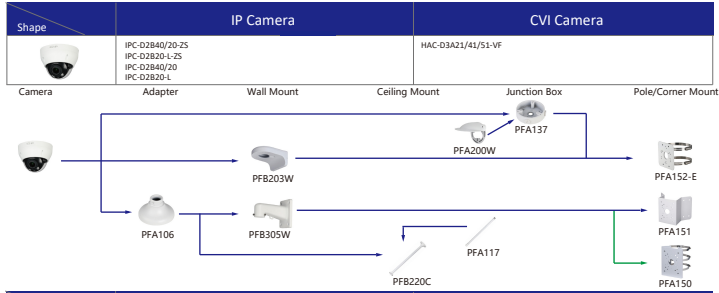

Shape	IP Camera	CVI Camera
	IPC-HDBW5241/5541/5442/1831R-S IPC-HDBW5241/5541/5442/14239R-ASE IPC-HDBW2231/2431/2831R-ZS-S2 IPC-HDBW2531/2431/2831R-ZAS-S2 IPC-HDBW3441/3541/3241/2831/2431/2231/2220/2320R-ZS IPC-HDBW2531R-VAFS IPC-HDBW3441/3541/3241/2431/2231/2320R-ZAS IPC-HDBW2531R-AS IPC-HDBW2430/230R-ZS-S3 IPC-HDBW2230R-4-ZS-S3 IPC-HDBW1831R IPC-HDBW5242R-ASE-MF IPC-HDBW5241/5442R-ASE-NI	HAC-HDBW2802/8 HAC-HDBW2802/2501/2402/2401/2501/2241/1801/1500/1200/1230R-Z HAC-HDBW2802/2601/2402/2401/2501/2241R-Z-DF HAC-HDBW1400R-E-S2 HAC-HDBW2241/230R-Z-9OC HAC-HDBW1100R-VF