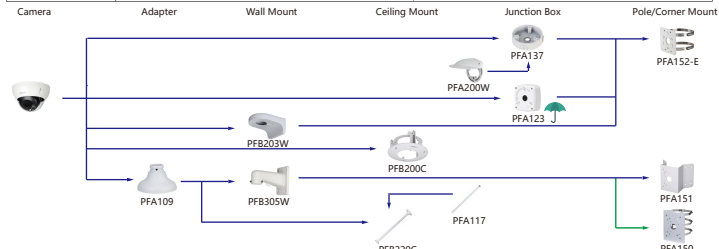

Shape	IP Camera	CVI Camera
	IPC-HDBW5241/5541/5442/1831R-S IPC-HDBW5241/5541/5442/14239R-ASE IPC-HDBW2231/2431/2831R-ZS-S2 IPC-HDBW2531/2431/2831R-ZAS-S2 IPC-HDBW3441/3541/3241/2831/2431/2231/2220/2320R-ZS IPC-HDBW2531R-VAFS IPC-HDBW3441/3541/3241/2431/2231/2320R-ZAS IPC-HDBW2531R-AS IPC-HDBW2430/230R-ZS-S3 IPC-HDBW2230R-4-ZS-S3 IPC-HDBW1831R IPC-HDBW5242R-ASE-MF IPC-HDBW5241/5442R-ASE-NI	HAC-HDBW2802/8 HAC-HDBW2802/2501/2402/2401/2501/2241/1801/1500/1200/1230R-Z HAC-HDBW2802/2601/2402/2401/2501/2241R-Z-DF HAC-HDBW1400R-E-S2 HAC-HDBW2241/230R-Z-9OC HAC-HDBW1100R-VF