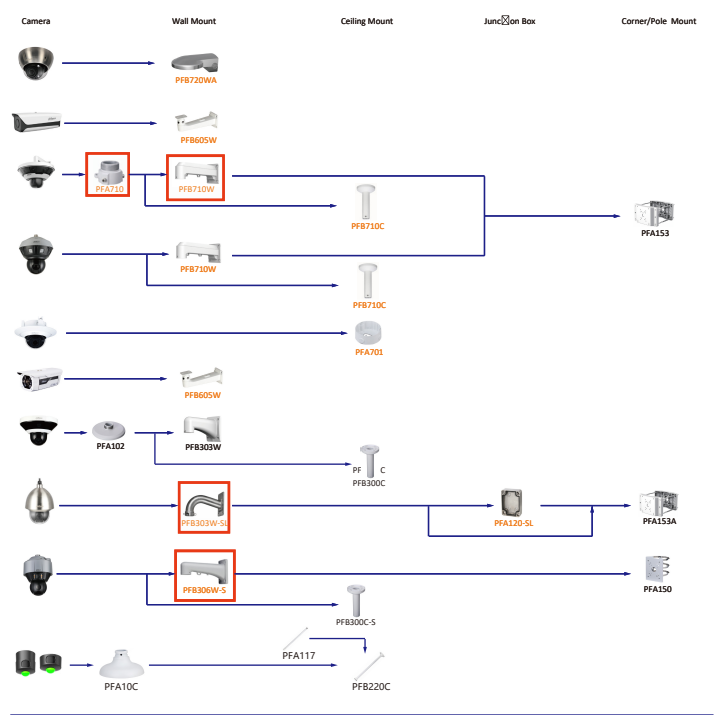

Selection of IP&CVI Eyeball Camera

Selection of IP&CVI Eyeball Camera

Selection of IP&CVI Eyeball Camera

Selection of IP&CVI Eyeball Camera

Selection of PTZ Camera

Selection of PTZ Camera

Selection of PTZ Camera

Selection of PTZ Camera

Selection of Thermal Camera

Selection of Thermal Camera

Orange font.....Special accessories
 Not recommended
 Red font.....Special installation
 Included in package, no need order
 IP66

Selection of Special Camera

Shape	Special Camera	Shape	Special Camera
	IPC-HDBW232E-Z-SL		SD60230U-HN-SL
	IPC-HFW5221E-Z-IRA/BIRA		PSD81602A360 PSD8802-A180
	PSDW8842M-A180(D237) PSDW81642M-A360		IPC-HDPW5241/5442/5541G-Z IPC-HDPW5242G-Z-MF
	IPC-HFW5100-IRA IPC-HFW5200-IRA		PSDW5631S-8360 PSDW5231S-8120
	SDT5K405-4F-WA SDT5K225-2F-WA-0600		Parking Space Detector