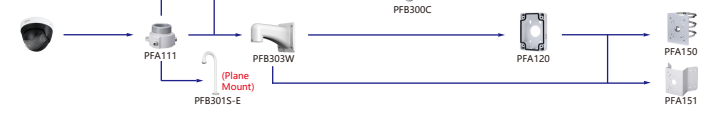

Shape	IP Camera	CVI Camera
	PDBW8802/8800-A180