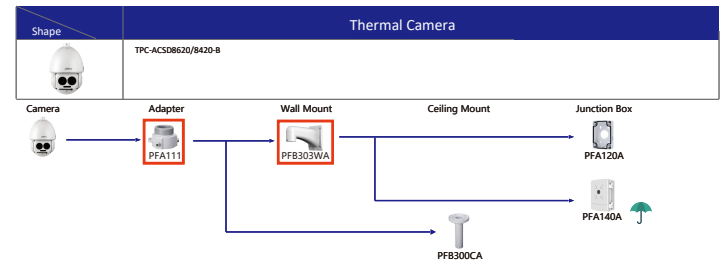

Selection of Thermal Camera