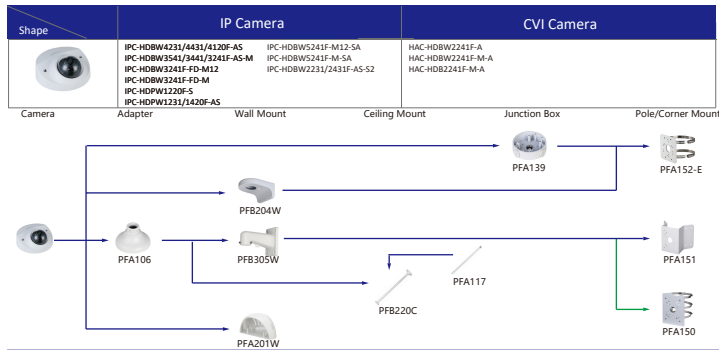

Shape	IP Camera	CVI Camera
	PDBW8802/8800-A180