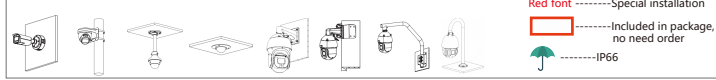

Camera Accessories Selection

Guide you how to install all the cameras

Selection of IP&CVI Box Camera

Selection of IP&CVI Bullet Camera

Selection of IP&CVI Bullet Camera

Selection of IP&CVI Bullet Camera

Shape	IP Camera	CVI Camera
	IPC-HDBW8241/3241/8630/8331/8232/8231/81200/8331/8231/5231/4531/8241/8331/8231/8231/5231E-Z IPC-HDBW5541/5241/8331/8231/5831/5631/5431/5231E-ZSE IPC-HDBW5541/5442/5442/81230/8630/8331/8232/8231/5831/5431/5631/5231E-ZE IPC-HDBW5442/3241/5831/5631/5431/5231E-ZHE IPC-HDBW8241/3241/8331/8231/5431E-ZS IPC-HDBW4231/4431E-Z-S4 IPC-HDBW3241E-ZFD IPC-HDBW3241E-ZFD IPC-HDBW8242E-Z4FD IPC-HDBW8242E-Z4FR IPC-HDBW5242E-ZE-MF IPC-HDBW5331E IPC-HDB5331E	HAC-HDBW3802/3231E-Z HAC-HDBW3802/3231E-ZH

Shape	IP Camera	CVI Camera
	IPC-EBW81230/8630/81200/8600/81242 IPC-EBW8431/4231C-AS IPC-EBW8630/8600-IPC	HAC-EBW3802

Orange font ----- Special accessories
 Green font ----- Not recommended
 Red font ----- Special installation
 Red box ----- Included in package, no need order
 Umbrella icon ----- IP66