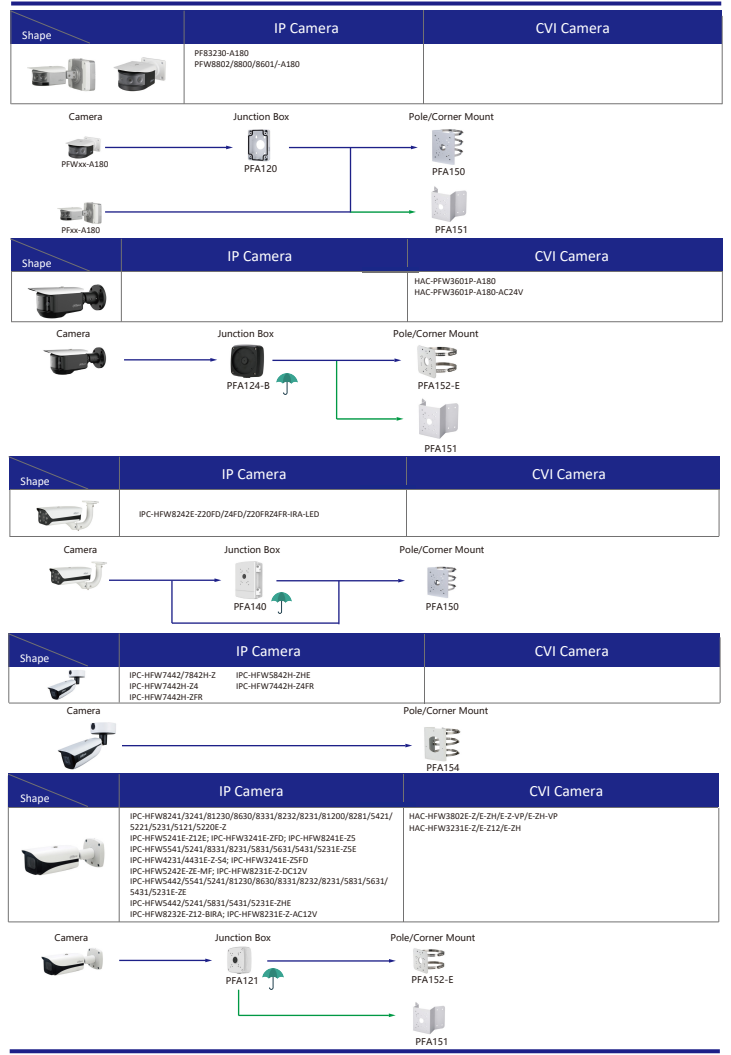

Camera Accessories Selection

Guide you how to install all the cameras

Selection of IP&CVI Box Camera

Selection of IP&CVI Bullet Camera

Selection of IP&CVI Bullet Camera

Selection of IP&CVI Bullet Camera

Shape	IP Camera	CVI Camera
	IPC-HDBW8241/3241/8630/8331/8232/8231/81200/8331/8231/5231/4531/8241/8331/8231/8231/5231E-Z IPC-HDBW5541/5241/8331/8231/5831/5631/5431/5231E-ZSE IPC-HDBW5541/5442/5442/81230/8630/8331/8232/8231/5831/5431/5631/5231E-ZE IPC-HDBW5442/3241/5831/5631/5431/5231E-ZHE IPC-HDBW8241/3241/8331/8231/5431E-ZS IPC-HDBW4231/4431E-Z-S4 IPC-HDBW3241E-ZFD IPC-HDBW3241E-ZFD IPC-HDBW8242E-Z4FD IPC-HDBW8242E-Z4FR IPC-HDBW5242E-ZE-MF IPC-HDBW5331E IPC-HDB5331E	HAC-HDBW3802/3231E-Z HAC-HDBW3802/3231E-ZH

Shape	IP Camera	CVI Camera
	IPC-EBW81230/8630/81200/8600/81242 IPC-EBW8431/4231C-AS IPC-EBW8630/8600-IPC	HAC-EBW3802

Orange font ----- Special accessories
 Green font ----- Not recommended
 Red font ----- Special installation
 Red box ----- Included in package, no need order
 Umbrella icon ----- IP66

Shape	IP Camera	CVI Camera
	PDBW8802/8800-A180	

Shape	IP Camera	CVI Camera
	IPC-HDBW5241/5541/5442/1831R-S IPC-HDBW5241/5541/5442/14239R-ASE IPC-HDBW2231/2431/2831R-ZS-S2 IPC-HDBW2531/2431/2831R-ZAS-S2 IPC-HDBW3441/3541/3241/2831/2431/2231/2220/2320R-ZS IPC-HDBW2531R-VAFS IPC-HDBW3441/3541/3241/2431/2231/2320R-ZAS IPC-HDBW2531R-AS IPC-HDBW2430/230R-ZS-S3 IPC-HDBW2230R-4-ZS-S3 IPC-HDBW1831R IPC-HDBW5242R-ASE-MF IPC-HDBW5241/5442R-ASE-NI	HAC-HDBW2802/8 HAC-HDBW2802/2501/2402/2401/2501/2241/1801/1500/1200/1230R-Z HAC-HDBW2802/2601/2402/2401/2501/2241R-Z-DF HAC-HDBW1400R-E-S2 HAC-HDBW2241/230R-Z-9OC HAC-HDBW1100R-VF

Selection of IP&CVI Eyeball Camera

Selection of IP&CVI Eyeball Camera

Selection of IP&CVI Eyeball Camera

Selection of IP&CVI Eyeball Camera

Selection of PTZ Camera

Selection of PTZ Camera

Selection of PTZ Camera