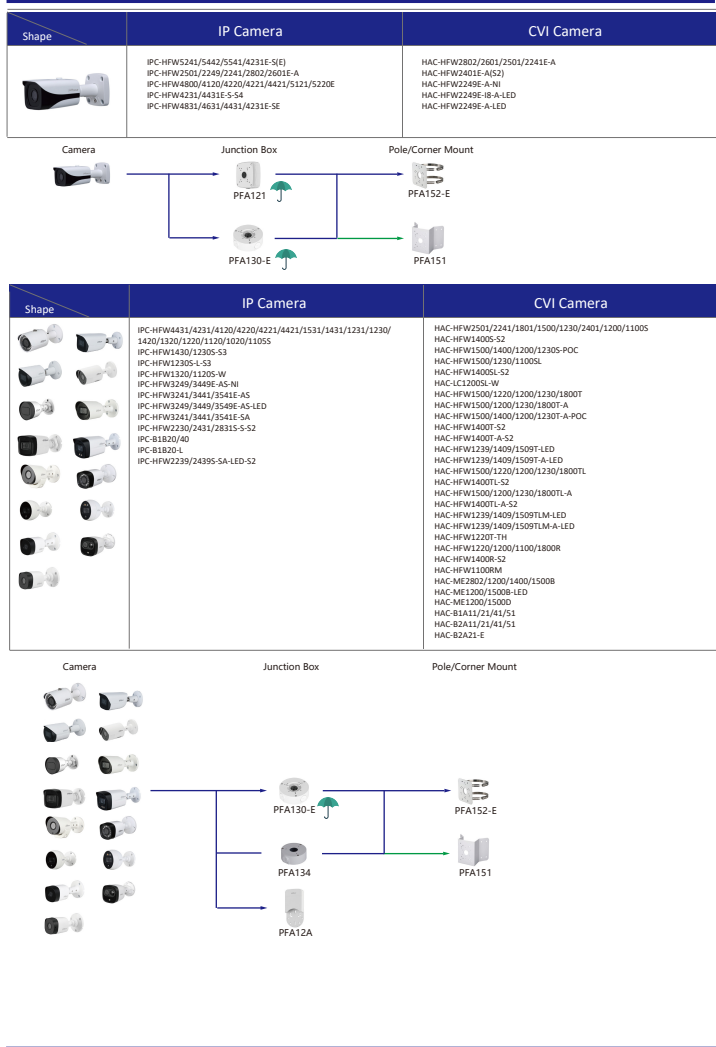

Camera Accessories Selection

Guide you how to install all the cameras

Selection of IP&CVI Box Camera

Selection of IP&CVI Bullet Camera

Selection of IP&CVI Bullet Camera

Selection of IP&CVI Bullet Camera

Shape	IP Camera	CVI Camera
	IPC-HDBW8241/3241/8630/8331/8232/8231/81200/8331/8231/5231/4531/8241/8331/8231/8231/5231E-Z IPC-HDBW5541/5241/8331/8231/5831/5631/5431/5231E-ZSE IPC-HDBW5541/5442/5442/81230/8630/8331/8232/8231/5831/5431/5631/5231E-ZE IPC-HDBW5442/3241/5831/5631/5431/5231E-ZHE IPC-HDBW8241/3241/8331/8231/5431E-ZS IPC-HDBW4231/4431E-Z-S4 IPC-HDBW3241E-ZFD IPC-HDBW3241E-ZFD IPC-HDBW8242E-Z4FD IPC-HDBW8242E-Z4FR IPC-HDBW5242E-ZE-MF IPC-HDBW5331E IPC-HDB5331E	HAC-HDBW3802/3231E-Z HAC-HDBW3802/3231E-ZH

Shape	IP Camera	CVI Camera
	IPC-EBW81230/8630/81200/8600/81242 IPC-EBW8431/4231C-AS IPC-EBW8630/8600-IPC	HAC-EBW3802

Orange font ----- Special accessories
 Green font ----- Not recommended
 Red font ----- Special installation
 Red box ----- Included in package, no need order
 Umbrella icon ----- IP66

Shape	IP Camera	CVI Camera
	PDBW8802/8800-A180	

Shape	IP Camera	CVI Camera
	IPC-HDBW5241/5541/5442/1831R-S IPC-HDBW5241/5541/5442/14239R-ASE IPC-HDBW2231/2431/2831R-ZS-S2 IPC-HDBW2531/2431/2831R-ZAS-S2 IPC-HDBW3441/3541/3241/2831/2431/2231/2220/2320R-ZS IPC-HDBW2531R-VAFS IPC-HDBW3441/3541/3241/2431/2231/2320R-ZAS IPC-HDBW2531R-AS IPC-HDBW2430/230R-ZS-S3 IPC-HDBW2230R-4-ZS-S3 IPC-HDBW1831R IPC-HDBW5242R-ASE-MF IPC-HDBW5241/5442R-ASE-NI	HAC-HDBW2802/8 HAC-HDBW2802/2501/2402/2401/2501/2241/1801/1500/1200/1230R-Z HAC-HDBW2802/2601/2402/2401/2501/2241R-Z-DF HAC-HDBW1400R-E-S2 HAC-HDBW2241/230R-Z-9OC HAC-HDBW1100R-VF

Selection of IP&CVI Eyeball Camera

Selection of IP&CVI Eyeball Camera

Selection of IP&CVI Eyeball Camera

Selection of IP&CVI Eyeball Camera

Selection of PTZ Camera

Selection of PTZ Camera

Selection of PTZ Camera