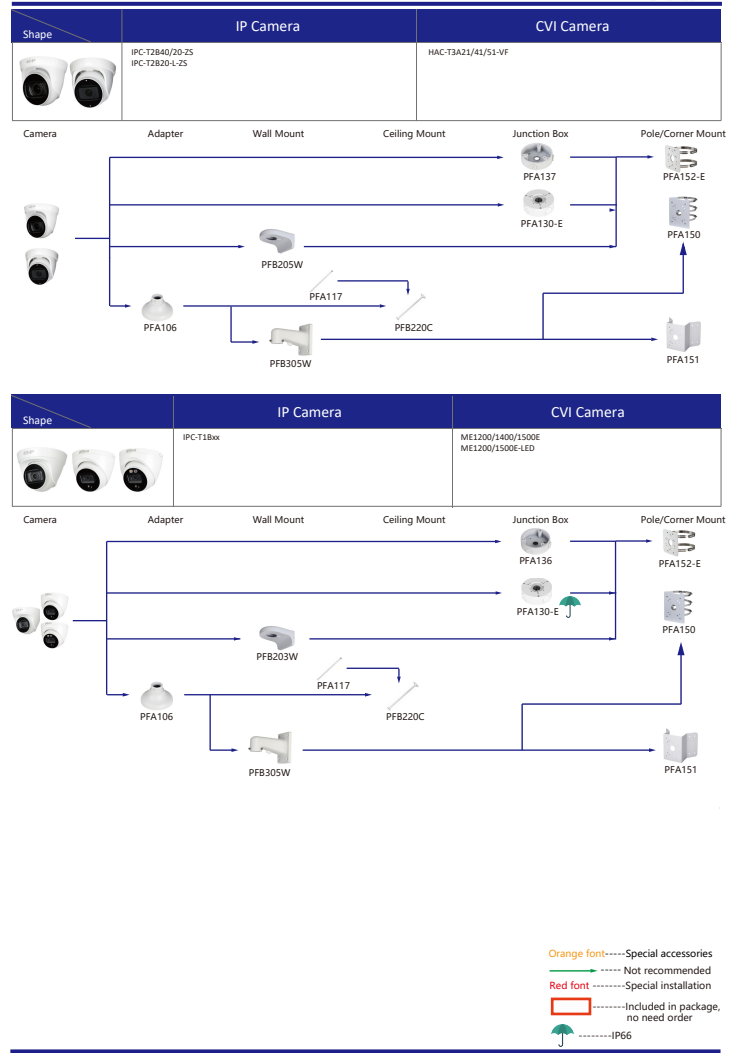

Camera Accessories Selection

Guide you how to install all the cameras

Selection of IP&CVI Box Camera

Selection of IP&CVI Bullet Camera

Selection of IP&CVI Bullet Camera

Selection of IP&CVI Bullet Camera

Shape	IP Camera	CVI Camera
	IPC-HDBW8241/3241/8630/8331/8232/8231/81200/8331/8231/5231/4531/8241/8331/8231/8231/5231E-Z IPC-HDBW5541/5241/8331/8231/5831/5631/5431/5231E-ZSE IPC-HDBW5541/5442/5442/81230/8630/8331/8232/8231/5831/5431/5631/5231E-ZE IPC-HDBW5442/3241/5831/5631/5431/5231E-ZHE IPC-HDBW8241/3241/8331/8231/5431E-ZS IPC-HDBW4231/4431E-Z-S4 IPC-HDBW3241E-ZFD IPC-HDBW3241E-ZFD IPC-HDBW8242E-Z4FD IPC-HDBW8242E-Z4FR IPC-HDBW5242E-ZE-MF IPC-HDBW5331E IPC-HDB5331E	HAC-HDBW3802/3231E-Z HAC-HDBW3802/3231E-ZH

Shape	IP Camera	CVI Camera
	IPC-EBW81230/8630/81200/8600/81242 IPC-EBW8431/4231C-AS IPC-EBW8630/8600-IPC	HAC-EBW3802

Orange font ----- Special accessories
 Green font ----- Not recommended
 Red font ----- Special installation
 Red box ----- Included in package, no need order
 Umbrella icon ----- IP66

Shape	IP Camera	CVI Camera
	PDBW8802/8800-A180	

Shape	IP Camera	CVI Camera
	IPC-HDBW5241/5541/5442/1831R-S IPC-HDBW5241/5541/5442/14239R-ASE IPC-HDBW2231/2431/2831R-ZS-S2 IPC-HDBW2531/2431/2831R-ZAS-S2 IPC-HDBW3441/3541/3241/2831/2431/2231/2220/2320R-ZS IPC-HDBW2531R-VAFS IPC-HDBW3441/3541/3241/2431/2231/2320R-ZAS IPC-HDBW2531R-AS IPC-HDBW2430/230R-ZS-S3 IPC-HDBW2230R-4-ZS-S3 IPC-HDBW1831R IPC-HDBW5242R-ASE-MF IPC-HDBW5241/5442R-ASE-NI	HAC-HDBW2802/8 HAC-HDBW2802/2501/2402/2401/2501/2241/1801/1500/1200/1230R-Z HAC-HDBW2802/2601/2402/2401/2501/2241R-Z-DF HAC-HDBW1400R-E-S2 HAC-HDBW2241/230R-Z-9OC HAC-HDBW1100R-VF

Selection of IP&CVI Eyeball Camera

Selection of IP&CVI Eyeball Camera

Selection of IP&CVI Eyeball Camera

Selection of IP&CVI Eyeball Camera

Selection of PTZ Camera

Selection of PTZ Camera

Selection of PTZ Camera