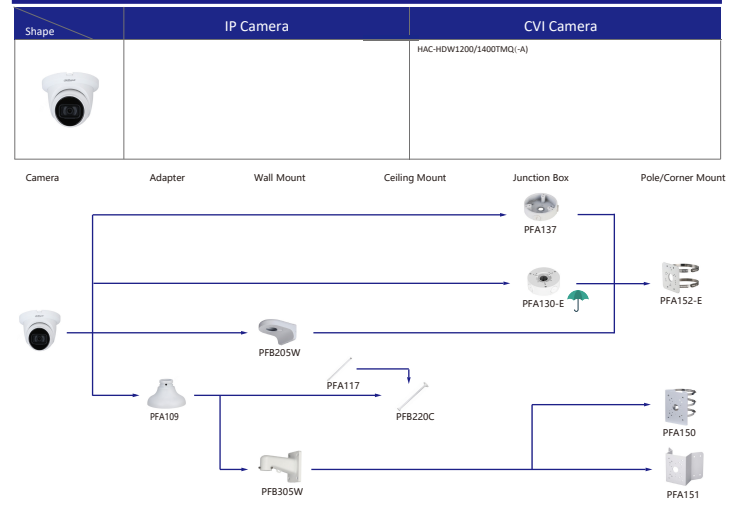

Shape	IP Camera	CVI Camera
	PDBW8802/8800-A180	

Shape	IP Camera	CVI Camera
	IPC-HDBW5241/5541/5442/1831R-S IPC-HDBW5241/5541/5442/14239R-ASE IPC-HDBW2231/2431/2831R-ZS-S2 IPC-HDBW2531/2431/2831R-ZAS-S2 IPC-HDBW3441/3541/3241/2831/2431/2231/2220/2320R-ZS IPC-HDBW2531R-VAFS IPC-HDBW3441/3541/3241/2431/2231/2320R-ZAS IPC-HDBW2531R-AS IPC-HDBW2430/230R-ZS-S3 IPC-HDBW2230R-4-ZS-S3 IPC-HDBW1831R IPC-HDBW5242R-ASE-MF IPC-HDBW5241/5442R-ASE-NI	HAC-HDBW2802/8 HAC-HDBW2802/2501/2402/2401/2501/2241/1801/1500/1200/1230R-Z HAC-HDBW2802/2601/2402/2401/2501/2241R-Z-DF HAC-HDBW1400R-E-S2 HAC-HDBW2241/230R-Z-9OC HAC-HDBW1100R-VF

Selection of IP&CVI Eyeball Camera

Selection of IP&CVI Eyeball Camera

Selection of IP&CVI Eyeball Camera

Selection of IP&CVI Eyeball Camera

Selection of PTZ Camera

Selection of PTZ Camera

Selection of PTZ Camera