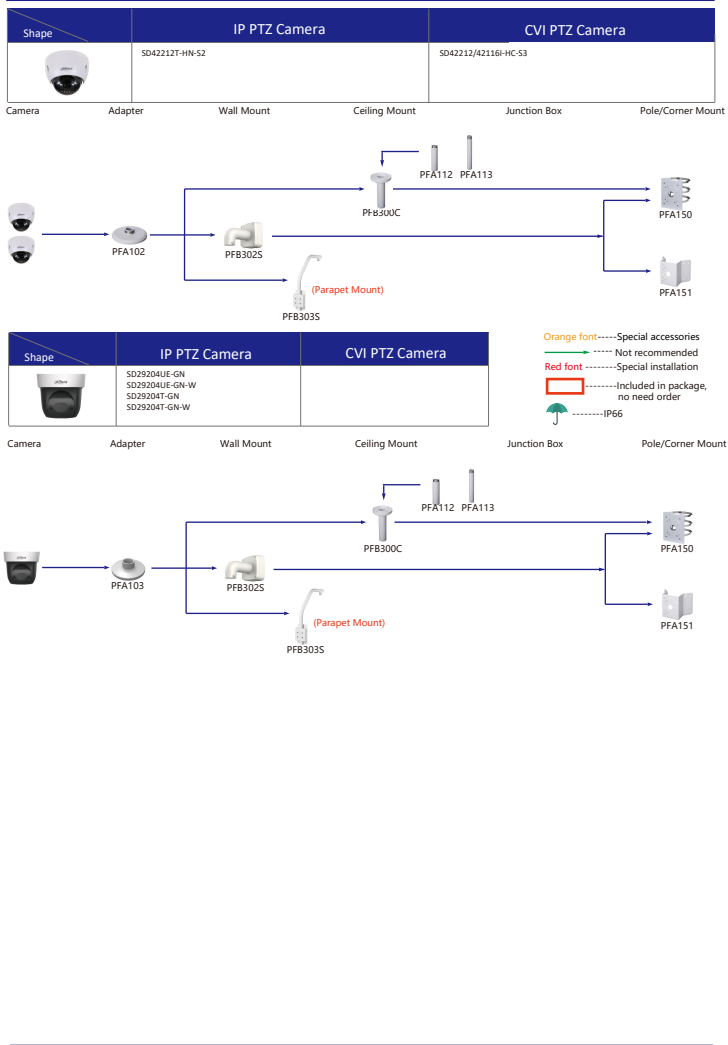

Shape	IP Camera	CVI Camera
	PDBW8802/8800-A180	

Shape	IP Camera	CVI Camera
	IPC-HDBW5241/5541/5442/1831R-S IPC-HDBW5241/5541/5442/14239R-ASE IPC-HDBW2231/2431/2831R-ZS-S2 IPC-HDBW2531/2431/2831R-ZAS-S2 IPC-HDBW3441/3541/3241/2831/2431/2231/2220/2320R-ZS IPC-HDBW2531R-VAFS IPC-HDBW3441/3541/3241/2431/2231/2320R-ZAS IPC-HDBW2531R-AS IPC-HDBW2430/230R-ZS-S3 IPC-HDBW2230R-4-ZS-S3 IPC-HDBW1831R IPC-HDBW5242R-ASE-MF IPC-HDBW5241/5442R-ASE-NI	HAC-HDBW2802/8 HAC-HDBW2802/2501/2402/2401/2501/2241/1801/1500/1200/1230R-Z HAC-HDBW2802/2601/2402/2401/2501/2241R-Z-DF HAC-HDBW1400R-E-S2 HAC-HDBW2241/230R-Z-9OC HAC-HDBW1100R-VF

Selection of IP&CVI Eyeball Camera

Selection of IP&CVI Eyeball Camera

Selection of IP&CVI Eyeball Camera

Selection of IP&CVI Eyeball Camera

Selection of PTZ Camera

Selection of PTZ Camera

Selection of PTZ Camera