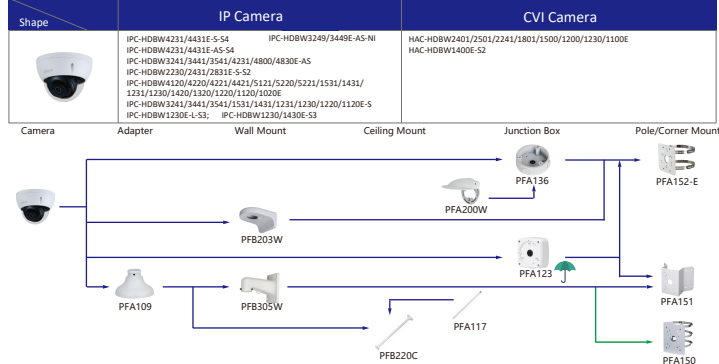

Shape	IP Camera	CVI Camera
	PDBW8802/8800-A180