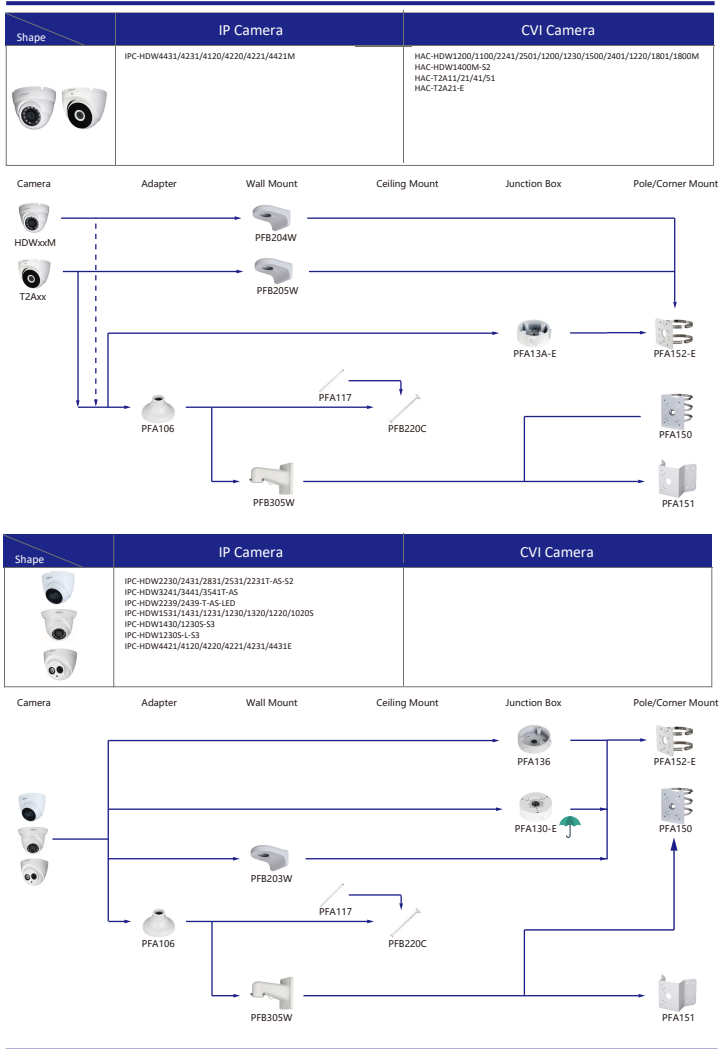

Camera Accessories Selection

Guide you how to install all the cameras

Selection of IP&CVI Box Camera

Selection of IP&CVI Bullet Camera

Selection of IP&CVI Bullet Camera

Selection of IP&CVI Bullet Camera

Shape	IP Camera	CVI Camera
	IPC-HDBW8241/3241/8630/8331/8232/8231/81200/8331/8231/5231/4531/8241/8331/8231/8231/5231E-Z IPC-HDBW5541/5241/8331/8231/5831/5631/5431/5231E-ZSE IPC-HDBW5541/5442/5442/81230/8630/8331/8232/8231/5831/5431/5631/5231E-ZE IPC-HDBW5442/3241/5831/5631/5431/5231E-ZHE IPC-HDBW8241/3241/8331/8231/5431E-ZS IPC-HDBW4231/4431E-Z-S4 IPC-HDBW3241E-ZFD IPC-HDBW3241E-ZFD IPC-HDBW8242E-Z4FD IPC-HDBW8242E-Z4FR IPC-HDBW5242E-ZE-MF IPC-HDBW5331E IPC-HDB5331E	HAC-HDBW3802/3231E-Z HAC-HDBW3802/3231E-ZH

Shape	IP Camera	CVI Camera
	IPC-EBW81230/8630/81200/8600/81242 IPC-EBW8431/4231C-AS IPC-EBW8630/8600-IPC	HAC-EBW3802

Orange font ----- Special accessories
 Green font ----- Not recommended
 Red font ----- Special installation
 Red box ----- Included in package, no need order
 Umbrella icon ----- IP66

Shape	IP Camera	CVI Camera
	PDBW8802/8800-A180	

Shape	IP Camera	CVI Camera
	IPC-HDBW5241/5541/5442/1831R-S IPC-HDBW5241/5541/5442/14239R-ASE IPC-HDBW2231/2431/2831R-ZS-S2 IPC-HDBW2531/2431/2831R-ZAS-S2 IPC-HDBW3441/3541/3241/2831/2431/2231/2220/2320R-ZS IPC-HDBW2531R-VAFS IPC-HDBW3441/3541/3241/2431/2231/2320R-ZAS IPC-HDBW2531R-AS IPC-HDBW2430/230R-ZS-S3 IPC-HDBW2230R-4-ZS-S3 IPC-HDBW1831R IPC-HDBW5242R-ASE-MF IPC-HDBW5241/5442R-ASE-NI	HAC-HDBW2802/8 HAC-HDBW2802/2501/2402/2401/2501/2241/1801/1500/1200/1230R-Z HAC-HDBW2802/2601/2402/2401/2501/2241R-Z-DF HAC-HDBW1400R-E-S2 HAC-HDBW2241/230R-Z-9OC HAC-HDBW1100R-VF

Selection of IP&CVI Eyeball Camera

Selection of IP&CVI Eyeball Camera

Selection of IP&CVI Eyeball Camera

Selection of IP&CVI Eyeball Camera

Selection of PTZ Camera

Selection of PTZ Camera

Selection of PTZ Camera