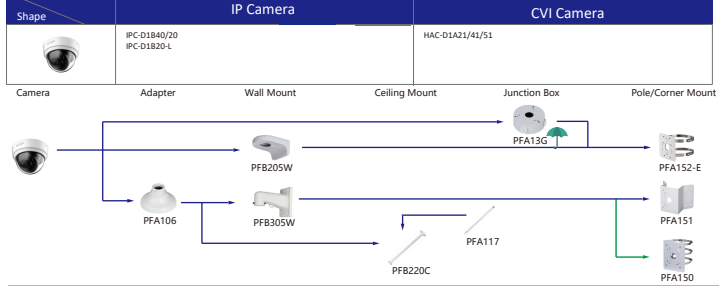

Shape	IP Camera	CVI Camera
	IPC-HDBW5241/5541/5442/1831R-S IPC-HDBW5241/5541/5442/14239R-ASE IPC-HDBW2231/2431/2831R-ZS-S2 IPC-HDBW2531/2431/2831R-ZAS-S2 IPC-HDBW3441/3541/3241/2831/2431/2231/2220/2320R-ZS IPC-HDBW2531R-VAFS IPC-HDBW3441/3541/3241/2431/2231/2320R-ZAS IPC-HDBW2531R-AS IPC-HDBW2430/230R-ZS-S3 IPC-HDBW2230R-4-ZS-S3 IPC-HDBW1831R IPC-HDBW5242R-ASE-MF IPC-HDBW5241/5442R-ASE-NI	HAC-HDBW2802/8 HAC-HDBW2802/2501/2402/2401/2501/2241/1801/1500/1200/1230R-Z HAC-HDBW2802/2601/2402/2401/2501/2241R-Z-DF HAC-HDBW1400R-E-S2 HAC-HDBW2241/230R-Z-9OC HAC-HDBW1100R-VF