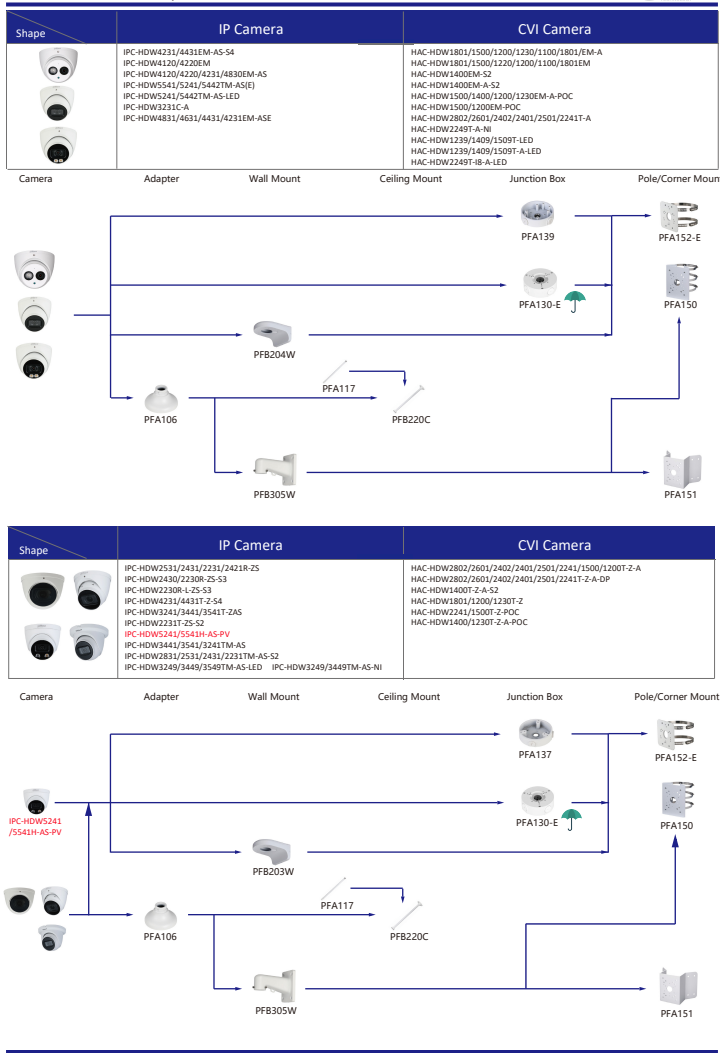

Camera Accessories Selection

Guide you how to install all the cameras

Selection of IP&CVI Box Camera

Selection of IP&CVI Bullet Camera

Selection of IP&CVI Bullet Camera

Selection of IP&CVI Bullet Camera

Shape	IP Camera	CVI Camera
	IPC-HDBW8241/3241/8630/8331/8232/8231/81200/8331/8231/5231/4531/8241/8331/8231/8231/5231E-Z IPC-HDBW5541/5241/8331/8231/5831/5631/5431/5231E-ZSE IPC-HDBW5541/5442/5442/81230/8630/8331/8232/8231/5831/5431/5631/5231E-ZE IPC-HDBW5442/3241/5831/5631/5431/5231E-ZHE IPC-HDBW8241/3241/8331/8231/5431E-ZS IPC-HDBW4231/4431E-Z-S4 IPC-HDBW3241E-ZFD IPC-HDBW3241E-ZFD IPC-HDBW8242E-Z4FD IPC-HDBW8242E-Z4FR IPC-HDBW5242E-ZE-MF IPC-HDBW5331E IPC-HDB5331E	HAC-HDBW3802/3231E-Z HAC-HDBW3802/3231E-ZH

Shape	IP Camera	CVI Camera
	IPC-EBW81230/8630/81200/8600/81242 IPC-EBW8431/4231C-AS IPC-EBW8630/8600-IPC	HAC-EBW3802

Orange font ----- Special accessories
 Green font ----- Not recommended
 Red font ----- Special installation
 Red box ----- Included in package, no need order
 Umbrella icon ----- IP66

Shape	IP Camera	CVI Camera
	PDBW8802/8800-A180	

Shape	IP Camera	CVI Camera
	IPC-HDBW5241/5541/5442/1831R-S IPC-HDBW5241/5541/5442/14239R-ASE IPC-HDBW2231/2431/2831R-ZS-S2 IPC-HDBW2531/2431/2831R-ZAS-S2 IPC-HDBW3441/3541/3241/2831/2431/2231/2220/2320R-ZS IPC-HDBW2531R-VAFS IPC-HDBW3441/3541/3241/2431/2231/2320R-ZAS IPC-HDBW2531R-AS IPC-HDBW2430/230R-ZS-S3 IPC-HDBW2230R-4-ZS-S3 IPC-HDBW1831R IPC-HDBW5242R-ASE-MF IPC-HDBW5241/5442R-ASE-NI	HAC-HDBW2802/8 HAC-HDBW2802/2501/2402/2401/2501/2241/1801/1500/1200/1230R-Z HAC-HDBW2802/2601/2402/2401/2501/2241R-Z-DF HAC-HDBW1400R-E-S2 HAC-HDBW2241/230R-Z-9OC HAC-HDBW1100R-VF

Selection of IP&CVI Eyeball Camera

Selection of IP&CVI Eyeball Camera

Selection of IP&CVI Eyeball Camera

Selection of IP&CVI Eyeball Camera

Selection of PTZ Camera

Selection of PTZ Camera

Selection of PTZ Camera