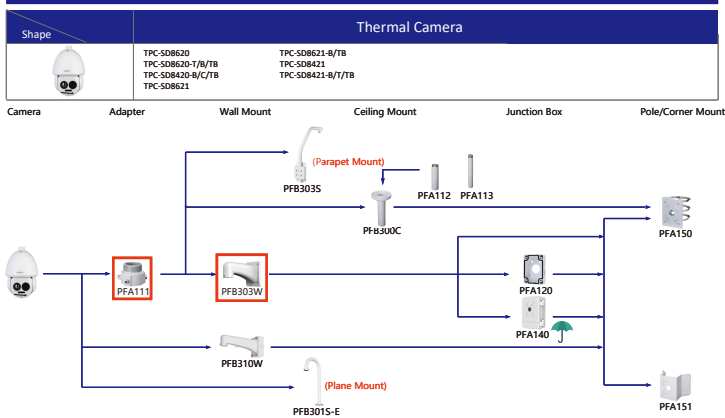

Selection of Thermal Camera