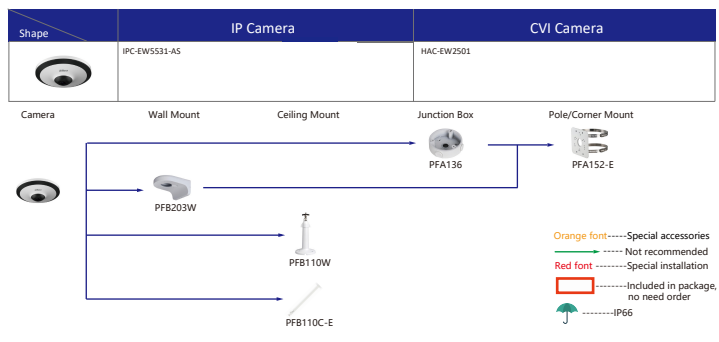

Shape	IP Camera	CVI Camera
	IPC-EBW81230/8630/81200/8600/81242 IPC-EBW8431/4231C-AS IPC-EBW8630/8600-IPC	HAC-EBW3802