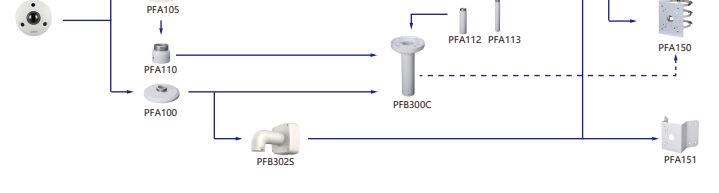

Shape	IP Camera	CVI Camera
	IPC-EBW81230/8630/81200/8600/81242 IPC-EBW8431/4231C-AS IPC-EBW8630/8600-IPC	HAC-EBW3802