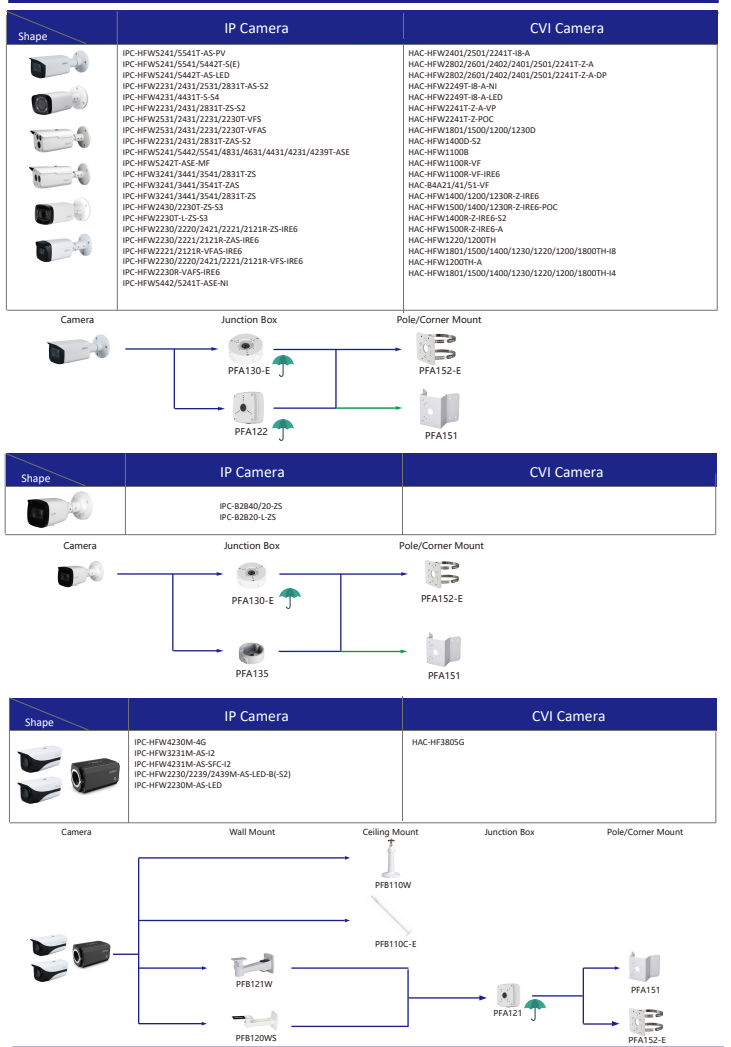

Camera Accessories Selection

Guide you how to install all the cameras

Selection of IP&CVI Box Camera

Selection of IP&CVI Bullet Camera

Selection of IP&CVI Bullet Camera

Selection of IP&CVI Bullet Camera

Shape	IP Camera	CVI Camera
	IPC-HDBW8241/3241/8630/8331/8232/8231/81200/8331/8231/5231/4531/8241/8331/8231/8231/5231E-Z IPC-HDBW5541/5241/8331/8231/5831/5631/5431/5231E-ZSE IPC-HDBW5541/5442/5442/81230/8630/8331/8232/8231/5831/5431/5631/5231E-ZE IPC-HDBW5442/3241/5831/5631/5431/5231E-ZHE IPC-HDBW8241/3241/8331/8231/5431E-ZS IPC-HDBW4231/4431E-Z-S4 IPC-HDBW3241E-ZFD IPC-HDBW3241E-ZFD IPC-HDBW8242E-Z4FD IPC-HDBW8242E-Z4FR IPC-HDBW5242E-ZE-MF IPC-HDBW5331E IPC-HDB5331E	HAC-HDBW3802/3231E-Z HAC-HDBW3802/3231E-ZH

Shape	IP Camera	CVI Camera
	IPC-EBW81230/8630/81200/8600/81242 IPC-EBW8431/4231C-AS IPC-EBW8630/8600-IPC	HAC-EBW3802

Orange font ----- Special accessories
 Green font ----- Not recommended
 Red font ----- Special installation
 Red box ----- Included in package, no need order
 Umbrella icon ----- IP66

Shape	IP Camera	CVI Camera
	PDBW8802/8800-A180	

Shape	IP Camera	CVI Camera
	IPC-HDBW5241/5541/5442/1831R-S IPC-HDBW5241/5541/5442/14239R-ASE IPC-HDBW2231/2431/2831R-ZS-S2 IPC-HDBW2531/2431/2831R-ZAS-S2 IPC-HDBW3441/3541/3241/2831/2431/2231/2220/2320R-ZS IPC-HDBW2531R-VAFS IPC-HDBW3441/3541/3241/2431/2231/2320R-ZAS IPC-HDBW2531R-AS IPC-HDBW2430/230R-ZS-S3 IPC-HDBW2230R-4-ZS-S3 IPC-HDBW1831R IPC-HDBW5242R-ASE-MF IPC-HDBW5241/5442R-ASE-NI	HAC-HDBW2802/8 HAC-HDBW2802/2501/2402/2401/2501/2241/1801/1500/1200/1230R-Z HAC-HDBW2802/2601/2402/2401/2501/2241R-Z-DF HAC-HDBW1400R-E-S2 HAC-HDBW2241/230R-Z-9OC HAC-HDBW1100R-VF

Selection of IP&CVI Eyeball Camera

Selection of IP&CVI Eyeball Camera

Selection of IP&CVI Eyeball Camera

Selection of IP&CVI Eyeball Camera

Selection of PTZ Camera

Selection of PTZ Camera

Selection of PTZ Camera