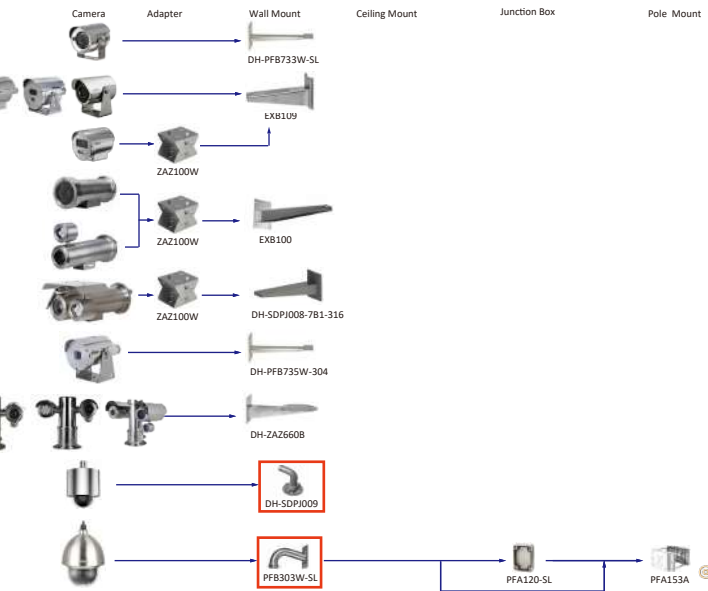

Camera Adapter Wall Mount Ceiling Mount Junction Box Pole/Corner Mount

PFB2211C (475-800mm adjustable)
PFB2212C (815-1500mm adjustable)

Shape	IP Camera	CVI Camera
		HAC-T1A21-U
		HAC-T1A21-U-IL HAC-T1A51-U-IL

Shape	Special Camera	Shape	Special Camera
	SD2W2000T-SL		ECA7A1425-HNR-XA-F
	SD2W2030U-SL		ECA7B1231-HNP-XA-F
	SD60432DB-HNY-SL		EPC245U-PTZ EPC230U-PTZ
	ESD41A415-HNR-GB-P-304 ESD41A415-HNR-GB-P-316		EPC230U-PTZ-IR EPC245U-PTZ-IR
	IPC-HDEW8841R-Z IPC-HDEW8441R-Z	Thermal Series	
	ECA3A1804-HNR-XB ECA3A1404-HNR-XB (IPC-HFE8441R-Z IPC-HFE8841R-Z)		TPC-AEPT8641-T TPC-AEPT8441-T
	ECA2A1400-HN		TPC-AEBF5201-T
	EPC230U		TPC-AEBF5641-T TPC-AEBF5441-T