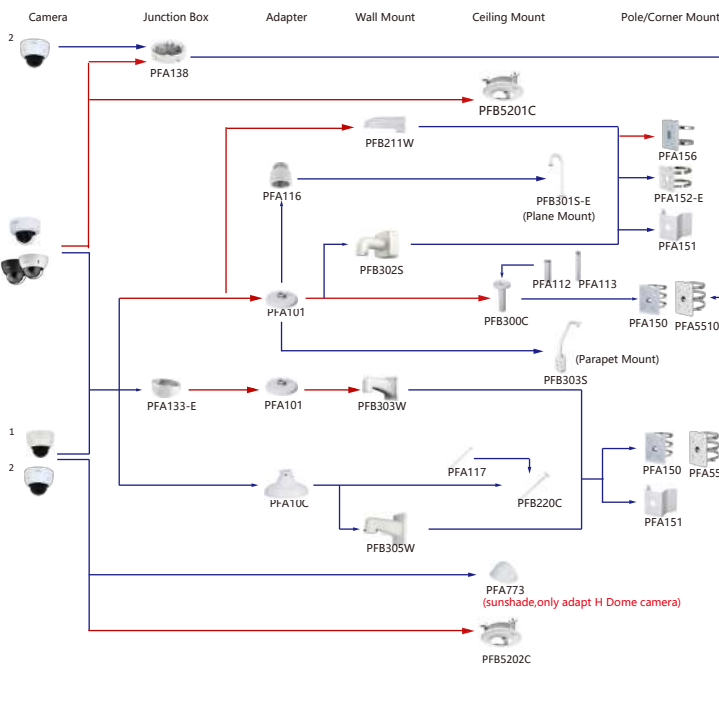

Shape	IP Camera	CVI Camera
1	IPC-HDBW7442H-Z-S2 IPC-HDBW7442H-Z4-S2 IPC-HDBW7842H-Z4-S2 IPC-HDBW7842H-Z4-S2	IPC-HDBW5442H-Z4HE(New, Internal mode with-S3) IPC-HDBW5442H-Z4HE(New, Internal mode with-S3) IPC-HDBW5842H-Z4HE(New, Internal mode with-S3) IPC-HDBW5442H-ZE
2	IPC-HDBW8841H-Z-LB IPC-HDBW8841H-Z4-LB	
3	IPC-HDBW7442E1-Z-X IPC-HDBW7442E1-Z4-X IPC-HDBW7842E1-Z-X IPC-HDBW7842E1-Z4-X IPC-HDBW7124E1-Z-X	
4	IPC-HDBW5842E-ZE(New, Internal mode with-S3) IPC-HDBW5842E-Z4E(New, Internal mode with-S3) IPC-HDBW5842E-Z4HE(New, Internal mode with-S3) IPC-HDBW5442E-ZE(New, Internal mode with-S3) IPC-HDBW5442E-Z4E(New, Internal mode with-S3) IPC-HDBW5442E-Z4HE(New, Internal mode with-S3) IPC-HDBW541E-ZE(New, Internal mode with-S3) IPC-HDBW541E-Z4E(New, Internal mode with-S3)	IPC-HDBW5541E-Z5E(New, Internal mode with-S3) IPC-HDBW5241E-ZE(New, Internal mode with-S3) IPC-HDBW5241E-Z5E(New, Internal mode with-S3) IPC-HDBW5831E-Z5E IPC-HDBW5831E-ZE IPC-HDBW5231E-ZE-HDMI IPC-HDBW541E-ZE-HDMI