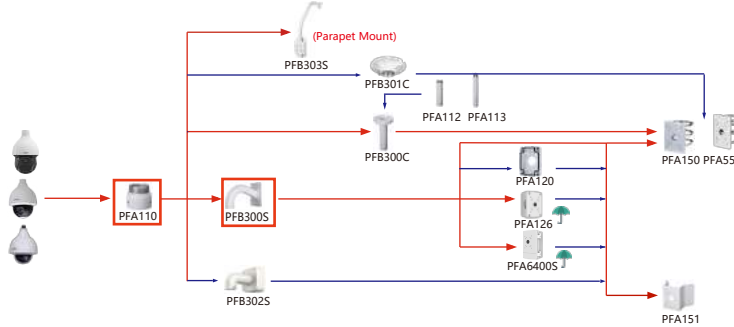

Shape	IP PTZ Camera	CVI PTZ Camera
		SD59232DB-HC SD59225DB-HC
	SD50432GB-HNR SD50232GB-HNR SD50225DB-HNY	SD50225DB-HC
		SD40216DB-HC

Camera Adapter Wall Mount Ceiling Mount Junction Box Pole/Corner Mount