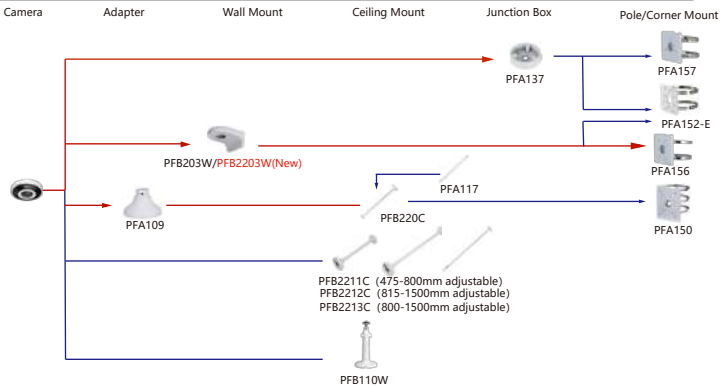

Shape	IP Camera	CVI Camera
Old	IPC-HDBW4831E-ASE IPC-HDBW2241E-S IPC-HDBW441E-S IPC-HDBW2541E-S(Internal mode of new one comes with-S2, while the old product is being delisted) IPC-HDBW2841E-S IPC-HDBW3289E-AS-NI IPC-HDBW3449E-AS-NII	IPC-HDBW1230E-S5 IPC-HDBW1431E-S4 IPC-HDBW1530E-S6 IPC-HDBW1830E-S6 IPC-HDBW1430E-S5 IPC-HDBW4231E-S IPC-HDBW4531E-S
New	IPC-HDBW4241E-AS IPC-HDBW441E-AS IPC-HDBW4541E-AS IPC-HDBW4841E-AS IPC-HDBW3241E-AS-S2 IPC-HDBW3441E-AS-S2	IPC-HDBW3541E-AS-S2 IPC-HDBW3841E-AS-S2 IPC-HDBW3341E-S-S2 IPC-HDBW3441E-S-S2 IPC-HDBW3541E-S-S2 IPC-HDBW3841E-S-S2
1	IPC-HDBW1230DE-SW	
2	IPC-HDBW3249E-S-IL IPC-HDBW3449E-S-IL IPC-HDBW3649E-S-IL IPC-HDBW3849E-S-IL	IPC-HDBW3249E-S-IL IPC-HDBW3449E-S-IL IPC-HDBW3649E-S-IL IPC-HDBW3849E-S-IL

Shape	IP Camera	CVI Camera
Plastic		HAC-D1A51-S2 HAC-D1A21

Shape	IP Camera		CVI Camera		
	IPC-EBW81242-AS-S2 IPC-EBW8842-AS IPC-EBW81230	IPC-EBW81242-AS-IVC-S2 IPC-EBW8842-AS-IVC			
Camera	Adapter	Wall Mount	Ceiling Mount	Junction Box	Pole/Corner Mount

Shape	IP Camera		CVI Camera	
	IPC-EW5541-AS		HAC-EW2501	
Camera	Adapter	Wall Mount	Ceiling Mount	Pole Mount

Shape	IP Camera		CVI Camera		
	IPC-EB5541-M12-SA IPC-EB5541-M-AS IPC-EB5541-AS				
Camera	Adapter	Wall Mount	Ceiling Mount	Junction Box	Pole/Corner Mount

Shape	IP Camera		CVI Camera		
	IPC-EBW5641-AS				
Camera	Adapter	Wall Mount	Ceiling Mount	Junction Box	Pole/Corner Mount

Shape	IP Camera	CVI Camera
R1/D3-Plastic Dome Camera	IPC-HDPW1230R1-ZS-S5 IPC-HDPW1431R1-ZS-S4 IPC-HDPW1431R1-S5 IPC-HDPW1431R1-S4 IPC-HDPW1430R1-S5	HAC-D3A51-Z-S2 HAC-D3A21-Z HAC-D3A21-VF
	IPC-HDBW5441F-AS-E2	