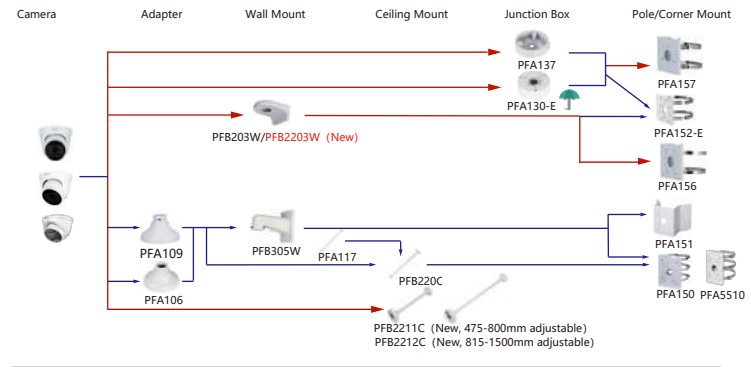

Shape	IP Camera	CVI Camera
		HAC-T3A51-Z-S2 HAC-T3A21-Z
		HAC-T3A21-VF
	IPC-HDW3249T-ZS-IL IPC-HDW3449T-ZS-IL IPC-HDW3549T-ZS-IL IPC-HDW3849T-ZS-IL