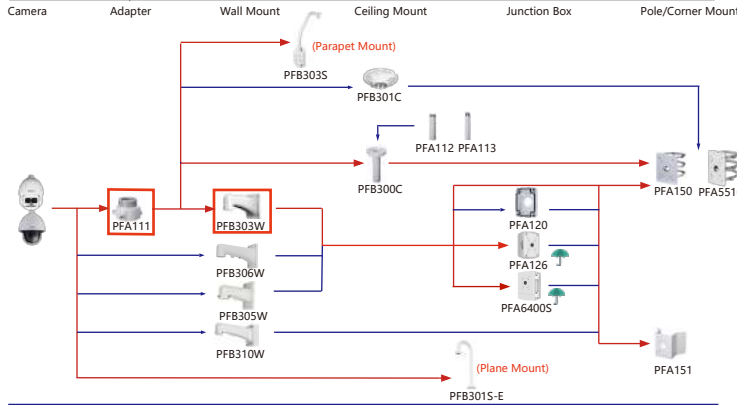

Shape	IP PTZ Camera	CVI PTZ Camera
	SDT8C42-8P-FA-APV-0280 SDT8C442-4P-GA-APV-0280	

Camera Adapter Wall Mount Ceiling Mount Junction Box Pole/Corner Mount

Shape	IP PTZ Camera	CVI PTZ Camera
	SD6C3825GA-HNR-A-PV1 SD6C3432GB-HNR-A-PV1 SD6C3425GB-HNR-A-PV1 SD6C345GB-HNR-A-PV1 SD6C3232GB-HNR-A-PV1	SD6C3232GB-HNR SD6C3225GB-HNR SD6C3432GB-HNR SD6C3425GB-HNR
	SD6CE445GB-HNR SD6CE245GB-HNR SD6CE225DB-HNY	SD6CE432GB-HNR SD6CE232GB-HNR
	SD5A825GA-HNR SD5A825GB-HNR SD5A445GB-HNR SD5A432GB-HNR SD5A425GA-HNR	SD5A425GB-HNR SD5A245GB-HNR SD5A232GB-HNR SD5A225GB-HNR SD5A225GB-HNR-SL
	SD49825GB-HNR SD49425GB-HNR SD49225GB-HNR SD49425DB-HNY	SD49425DB-HNY-QG SD49225DB-HNY SD49216DB-HNY
	SD4E425GB-HNR-A-PV1 SD4E225GB-HNR-A-PV1 SD4E825GB-HNR-A-PV1	SD49225DB-HC SD49218DB-HC
	SD40R25MB-HNR SD40425MB-HNR SD40225MB-HNR SD40225DB-HNY	

Camera Adapter Wall Mount Ceiling Mount Junction Box Pole/Corner Mount

Shape	IP PTZ Camera	CVI PTZ Camera
	SDT6C425-4P-GB-APV-0280 SDT6C432-4P-GB-APV-0280	

Camera Adapter Wall Mount Ceiling Mount Junction Box Pole/Corner Mount

Shape	IP PTZ Camera	CVI PTZ Camera
	SD6AL245GB-HNV SD6AL445GB-HNV SD6AL445GB-HNV-R	
	SD60432DB-HNY SD60432DB-HNY-SL	

Camera Adapter Wall Mount Ceiling Mount Junction Box Pole/Corner Mount

Shape	IP PTZ Camera	CVI PTZ Camera
		SD59232DB-HC SD59225DB-HC
	SD50432GB-HNR SD50232GB-HNR SD50225DB-HNY	SD50225DB-HC
		SD40216DB-HC