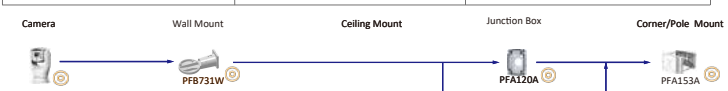

Shape	IP PTZ Camera	CVI PTZ Camera
	PTZ19245U-IRB-N(-B)