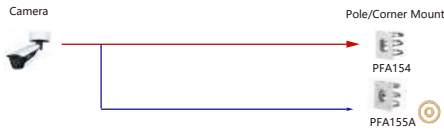

Shape	IP Camera		
	IPC-HFW7442H-Z-X IPC-HFW7442H-Z4-X IPC-HFW7842H-Z-X IPC-HFW7842H-Z4-X IPC-HFW71242H-Z-X	IPC-HFW7442H-Z-S2 IPC-HFW7442H-Z4-S2 IPC-HFW7842H-Z-S2 IPC-HFW7842H-Z4-S2	IPC-HFW5842H-ZHE(New, Internal mode with -S3) IPC-HFW5842H-Z4HE(New, Internal mode with -S3) IPC-HFW5442H-Z4HE(New, Internal mode with -S3) IPC-HFW5442H-Z4HE(New, Internal mode with -S3)