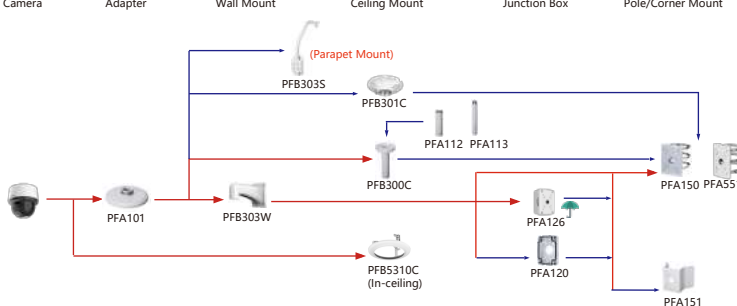

Shape	IP PTZ Camera	CVI PTZ Camera
	SD6AL245GB-HNV SD6AL445GB-HNV SD6AL445GB-HNV-R	
	SD60432DB-HNY SD60432DB-HNY-SL	

Camera Adapter Wall Mount Ceiling Mount Junction Box Pole/Corner Mount

Shape	IP PTZ Camera	CVI PTZ Camera
		SD59232DB-HC SD59225DB-HC
	SD50432GB-HNR SD50232GB-HNR SD50225DB-HNY	SD50225DB-HC
		SD40216DB-HC

Camera Adapter Wall Mount Ceiling Mount Junction Box Pole/Corner Mount

Shape	IP PTZ Camera	CVI PTZ Camera
	SDT4E225-4F-GB-A SDT4E425-4F-GB-A-PV1 SDT4E425-8P-GB-A-PV1	

Camera Adapter Wall Mount Ceiling Mount Junction Box Pole/Corner Mount

Shape	IP PTZ Camera	CVI PTZ Camera
	SD4A425DB-HNY SD4A225DB-HNY SD4A216DB-HNY SD4A425DB-HNY-R	

Camera Adapter Wall Mount Ceiling Mount Junction Box Pole/Corner Mount

Shape	IP PTZ Camera	CVI PTZ Camera
	SD3D216NB-GNY SD3D416NB-GNY	SDT3E410-8P-MB-A-PV1