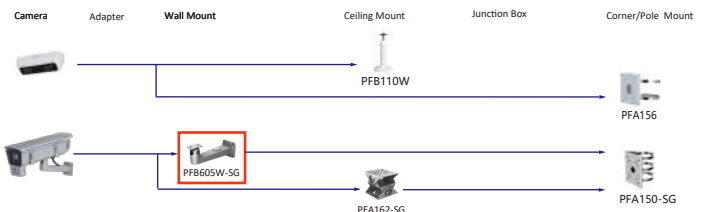

Shape	Special Camera
	PSDW83242M-A360-D845L-S3 PSDW82424M-A270-D440-S3 PSDW81642M-A180-D440-S3 PSDW81642M-A360-D440-S3
	PSDW816425-A360-D425 PSDW88425-A180-D425
	IPC-PFW81642-A180 IPC-PFW83242-A180-S2
	IPC-PDBW82041-8360-S2
	IPC-HDW8441X-3D IPC-HDW8441X-BV-3D
	IPC-HFS8449G-Z7-LED IPC-HFS8449G-Z3-LED