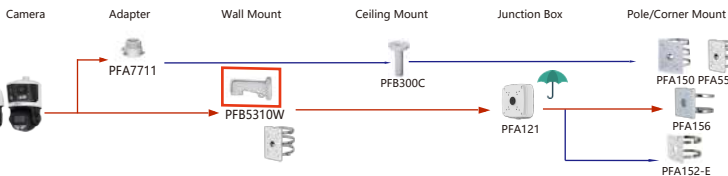

Shape	IP PTZ Camera	CVI PTZ Camera
	SD6AL245GB-HNV SD6AL445GB-HNV SD6AL445GB-HNV-R	
	SD60432DB-HNY SD60432DB-HNY-SL	

Camera Adapter Wall Mount Ceiling Mount Junction Box Pole/Corner Mount

Shape	IP PTZ Camera	CVI PTZ Camera
		SD59232DB-HC SD59225DB-HC
	SD50432GB-HNR SD50232GB-HNR SD50225DB-HNY	SD50225DB-HC
		SD40216DB-HC

Camera Adapter Wall Mount Ceiling Mount Junction Box Pole/Corner Mount

Shape	IP PTZ Camera	CVI PTZ Camera
	SDT4E225-4F-GB-A SDT4E425-4F-GB-A-PV1 SDT4E425-8P-GB-A-PV1	

Camera Adapter Wall Mount Ceiling Mount Junction Box Pole/Corner Mount

Shape	IP PTZ Camera	CVI PTZ Camera
	SD4A425DB-HNY SD4A225DB-HNY SD4A216DB-HNY SD4A425DB-HNY-R	

Camera Adapter Wall Mount Ceiling Mount Junction Box Pole/Corner Mount

Shape	IP PTZ Camera	CVI PTZ Camera
	SD3D216NB-GNY SD3D416NB-GNY	SDT3E410-8P-MB-A-PV1