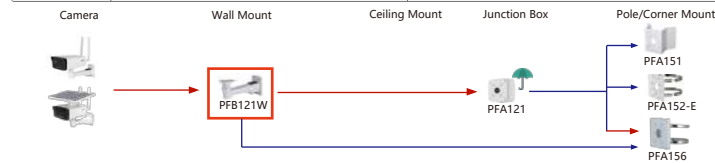

Shape	IP Camera	CVI Camera
	IPC-HFW3441DG-AS-4G-EAU-B IPC-HFW3441DG-AS-4G-LA-B	
	IPC-HFW2431DG-4G-SP-EAU IPC-HFW2431DG-4G-SP-LA