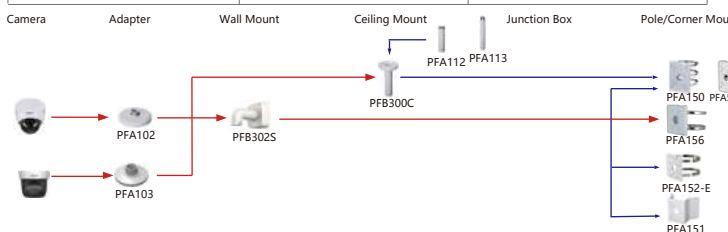

Camera Adapter Wall Mount Ceiling Mount Junction Box Pole/Corner Mount

Shape	IP PTZ Camera	CVI PTZ Camera
	SDT4E225-4F-GB-A SDT4E425-4F-GB-A-PV1 SDT4E425-8P-GB-A-PV1	

Camera Adapter Wall Mount Ceiling Mount Junction Box Pole/Corner Mount

Shape	IP PTZ Camera	CVI PTZ Camera
	SD4A425DB-HNY SD4A225DB-HNY SD4A216DB-HNY SD4A425DB-HNY-R	

Camera Adapter Wall Mount Ceiling Mount Junction Box Pole/Corner Mount

Shape	IP PTZ Camera	CVI PTZ Camera
	SD3D216NB-GNY SD3D416NB-GNY	SDT3E410-8P-MB-A-PV1

Shape	IP PTZ Camera	CVI PTZ Camera
	SD3C205DB-GNY-A-PV SD3C205DB-GNY-AW-PV SD3C405DB-GNY-A-PV SD3C405DB-GNY-AW-PV	
	SD3E205DB-GNY-A-PV1 SD3E405DB-GNY-A-PV1 SD3E410DB-GNY-A-PV1	

Shape	IP PTZ Camera	CVI PTZ Camera
		SD42216DB-HC
	SD29204DB-GNY SD29204DB-GNY-W SD29404DB-GNY SD29404DB-GNY-W	