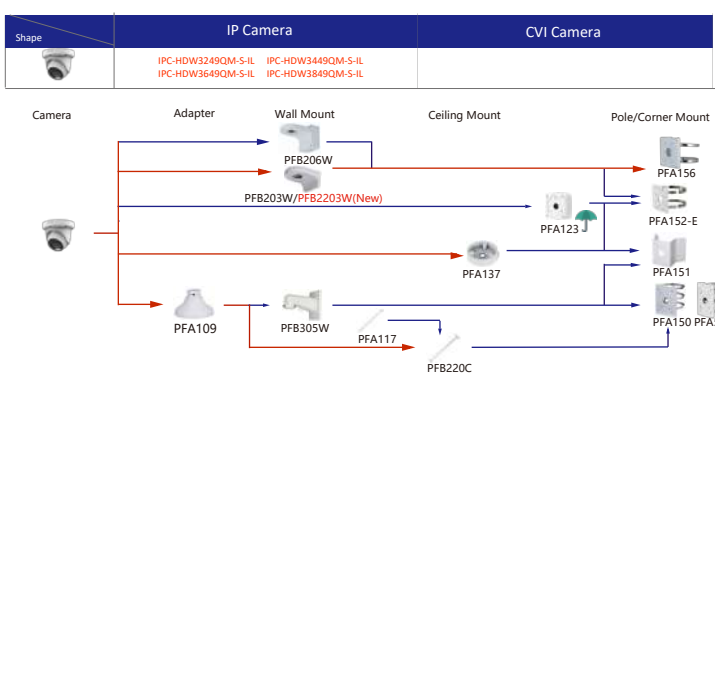

Shape	IP Camera	CVI Camera
Plastic		HAC-D1A51-S2 HAC-D1A21