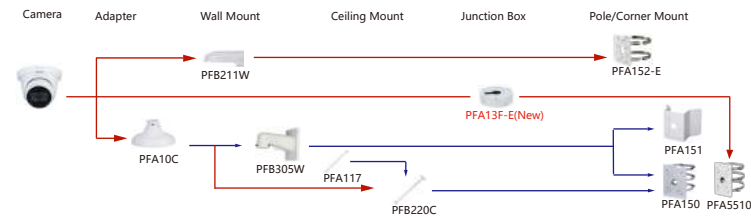

Shape	IP Camera	CVI Camera
Metal Eyeball Camera		HAC-HDW1801TMQ-Z-A-S2 HAC-HDW1801TMQ-Z-A-DP-S2 HAC-HDW1500TMQ-Z-A-S2 HAC-HDW1500TMQ-Z-A-DP-S2 HAC-HDW1231TMQ-Z-A HAC-HDW1231TMQ-Z-A-DP HAC-HDW1200TMQ-Z-A-S6
		HAC-HDW1200TMQ-Z-A-DP-S6 HAC-HDW2241TMQ-Z-A-S2 HAC-HDW2241TMQ-Z-A-DP-S2 HAC-HDW2241TMQ-Z-A-POC-S2 HAC-HDW1500TMQ-Z-A-POC-S2 HAC-HDW1200TMQ-Z-A-POC-S5