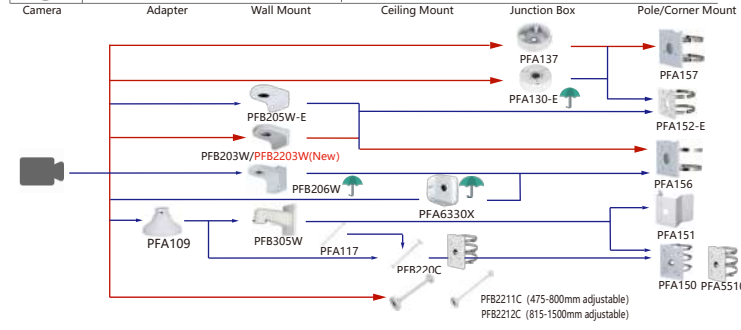

Shape	IP Camera	CVI Camera
Plastic Dome Camera	IPC-HDW1230T-ZS-S5 IPC-HDW1431T-ZS-S4 IPC-HDW3241T-ZS-S2 IPC-HDW3441T-ZS-S2 IPC-HDW3541T-ZS-S2 IPC-HDW3841T-ZS-S2 IPC-HDW2241T-ZS IPC-HDW2441T-ZS IPC-HDW2541T-ZS IPC-HDW2841T-ZS	HAC-HDW1801T-Z-A-S2 HAC-HDW1801T-Z-A-DP-S2 HAC-HDW1500T-Z-A-DP-S2 HAC-HDW1500T-G-S2 HAC-HDW1231T-Z-A HAC-HDW1231T-Z-A-DP HAC-HDW1200T-Z-S6 HAC-HDW1200T-Z-A-S6 HAC-HDW1200T-Z-A-DP-S6
	IPC-HDW2249T-ZS-IL IPC-HDW2449T-ZS-IL IPC-HDW2649T-ZS-IL IPC-HDW2849T-ZS-IL IPC-HDW3249T-AS-LED IPC-HDW3449T-AS-LED IPC-HDW3549T-AS-LED IPC-HDW3849T-AS-LED IPC-HDW3449H-AS-PV(New, Internal mode with -SS) IPC-HDW3549H-AS-PV(New, Internal mode with -SS) IPC-HDW3849H-AS-PV(New, Internal mode with -SS) IPC-HDW2249T-ZS-IL IPC-HDW2449T-ZS-IL IPC-HDW2649T-ZS-IL IPC-HDW2849T-ZS-IL IPC-HDW5849H-ASE-LED IPC-HDW5849H-ASE-LED (S2) IPC-HDW5449H-ASE-D2 IPC-HDW3449H-ZAS-PV (New, Internal mode with -SS) IPC-HDW3549H-ZAS-PV (New, Internal mode with -SS) IPC-HDW3849H-ZAS-PV (New, Internal mode with -SS) IPC-HDW5449H-ZE-LED 5449/5649/5849-ASTE-PV 5449/5649/5849-ZE-PV IPC-PDW5849-A180-E2-ASTE DH-IPC-PDW5849-A180-E2-ASTE PDW3849-A180-AS-PV	HAC-HDW2802T-Z-A-S2 HAC-HDW2802T-Z-A-DP-S2 HAC-HDW2501T-Z-A-S2 HAC-HDW2501T-Z-A-DP-S2 HAC-HDW2241T-Z-A-S2 HAC-HDW2241T-Z-A-DP-S2 HAC-HDW2241T-Z-A-POC-S2 HAC-HDW2241T-Z-A-POC-S2 HAC-HDW1200TMQ-A-S2 HAC-HDW1200TMQ-A-S6 HAC-HDW1200TMQ-A-POC-S2 HAC-HDW1200TMQ-A-POC-S5 HAC-HDW1509T-Z-A-LED-S3 HAC-HDW1509T-Z-A-LED-DP-S3 HAC-HDW1239T-Z-A-LED-S3 HAC-HDW1239T-Z-A-LED-DP-S3 HAC-HDW1200TQ-A-S2 HAC-HDW2241TMQ-A-POC-S2 HAC-HDW1200TMQ-A-POC-S5 HAC-HDW1200TQ-IL-T HAC-HDW1801TQ-A-S2 HAC-HDW1500TQ-A-S2 HAC-HDW1231TMQ-A-S2 HAC-HDW1231TMQ-A-S6 HAC-HDW1200TQ-A-S6 HAC-HDW1200TQ-A-LED-S3 HAC-HDW1200TQ-LED-S3 HAC-HDW1239T-S-IL HAC-HDW2449T-S-IL HAC-HDW2849T-S-IL HAC-HDW249T-S-IL HAC-HDW2549T-S-IL HAC-HDW1439V-A-IL HAC-HDW1239V-A-IL HAC-HDW1230T1-S5 HAC-HDW130T1-S5 HAC-HDW1431T1-S4 HAC-HDW1430T1-A-S5 HAC-HDW1430T1-S5 HAC-HDW1239T1-A-S5 HAC-HDW1431T1-A-S4 HAC-ME1809TQ-A-PV-S2 HAC-ME1509TQ-A-PV-S2 HAC-ME1239TQ-A-PV HAC-ME1800EQ-LS HAC-ME1500EQ-LS-S2 HAC-ME1200EQ-LS-S5
IPC-HDW5831R-ZE		HAC-ME1809TQ-A-PV-S2 HAC-ME1509TQ-A-PV-S2 HAC-ME1239TQ-A-PV HAC-ME1800EQ-LS HAC-ME1500EQ-LS-S2 HAC-ME1200EQ-LS-S5