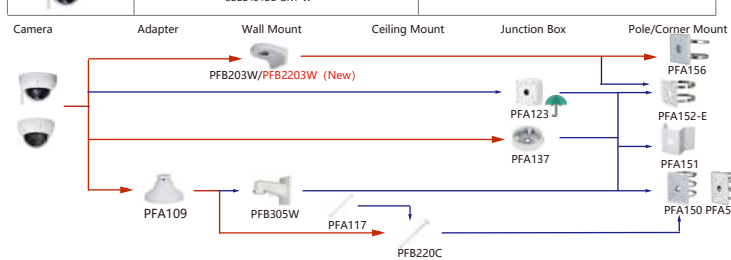

Shape	IP PTZ Camera	CVI PTZ Camera
	SD22204DB-GNY SD22404DB-GNY	SD22204DB-GC
	SD22204DB-GNY-W SD22404DB-GNY-W