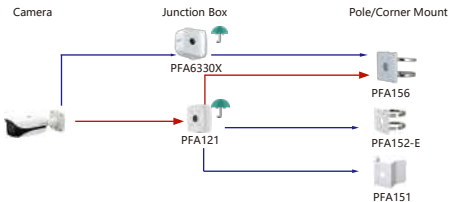

Shape	IP Camera		
	IPC-HFW7442H-Z-X IPC-HFW7442H-Z4-X IPC-HFW7842H-Z-X IPC-HFW7842H-Z4-X IPC-HFW71242H-Z-X	IPC-HFW7442H-Z-S2 IPC-HFW7442H-Z4-S2 IPC-HFW7842H-Z-S2 IPC-HFW7842H-Z4-S2	IPC-HFW5842H-ZHE(New, Internal mode with -S3) IPC-HFW5842H-Z4HE(New, Internal mode with -S3) IPC-HFW5442H-Z4HE(New, Internal mode with -S3) IPC-HFW5442H-Z4HE(New, Internal mode with -S3)