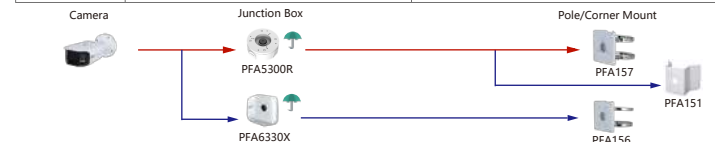

Shape	IP Camera	CVI Camera
	IPC-PFW5849-A180-E2-ASTE