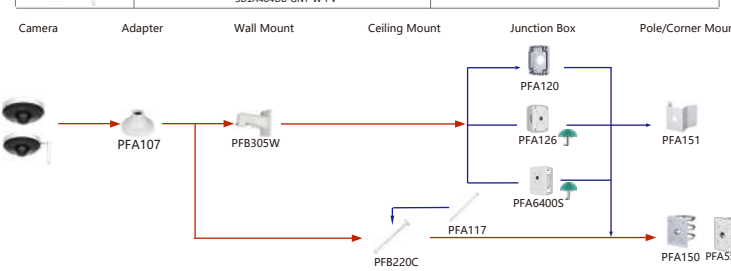

Shape	IP PTZ Camera	CVI PTZ Camera
	SD4A425DB-HNY SD4A225DB-HNY SD4A216DB-HNY SD4A425DB-HNY-R	

Camera Adapter Wall Mount Ceiling Mount Junction Box Pole/Corner Mount

Shape	IP PTZ Camera	CVI PTZ Camera
	SD3D216NB-GNY SD3D416NB-GNY	SDT3E410-8P-MB-A-PV1

Shape	IP PTZ Camera	CVI PTZ Camera
	SD3C205DB-GNY-A-PV SD3C205DB-GNY-AW-PV SD3C405DB-GNY-A-PV SD3C405DB-GNY-AW-PV	
	SD3E205DB-GNY-A-PV1 SD3E405DB-GNY-A-PV1 SD3E410DB-GNY-A-PV1	

Shape	IP PTZ Camera	CVI PTZ Camera
		SD42216DB-HC
	SD29204DB-GNY SD29204DB-GNY-W SD29404DB-GNY SD29404DB-GNY-W	

Shape	IP PTZ Camera	CVI PTZ Camera
	SD22204DB-GNY SD22404DB-GNY	SD22204DB-GC
	SD22204DB-GNY-W SD22404DB-GNY-W	

Shape	IP PTZ Camera	CVI PTZ Camera
	SD1A204DB-GNY SD1A404DB-GNY	
	SD1A204DB-GNY-W SD1A404DB-GNY-W SD1A404DB-GNY-W-PV	