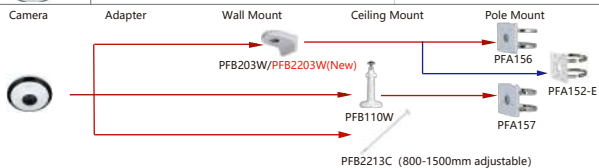

Shape	IP Camera		CVI Camera	
	IPC-EW5541-AS		HAC-EW2501	
Camera	Adapter	Wall Mount	Ceiling Mount	Pole Mount