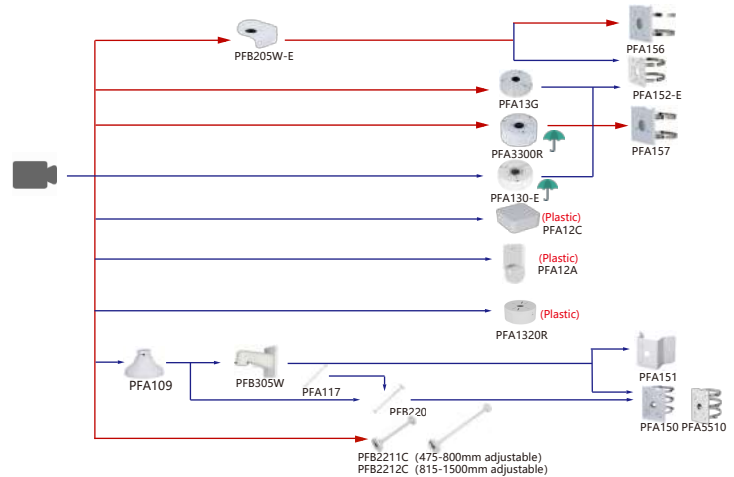

Shape	IP Camera	CVI Camera
		HAC-HDW1801TLQ-A-S2 HAC-HDW1801TLQ-S2 HAC-HDW1500TLQ-A-S2
		HAC-HDW1509TLQ-LED-S3 HAC-HDW1509TLQ-A-LED-S3 HAC-HDW1239TLQ-A-LED-S3 HAC-HDW1239TLQ-LED-S3 HAC-HDW1209TLQ-A-LED-S3 HAC-HDW1209TLQ-LED-S3 HAC-HDW1239TLQ-IL-A-S3 HAC-HDW1500CLQ-IL-A-S2 HAC-HDW1209CLQ-A-LED-S3 HAC-HDW1209CLQ-LED-S3 HAC-HDW1200CLQ-IL-A-S6 HAC-HDW1500TRQ-A-S2 HAC-HDW1500TRQ-S2 HAC-HDW1231TRQ-A HAC-HDW1200TRQ-A-S6 HAC-HDW1200TRQ-S6
		HAC-HDW1800TL HAC-HDW1800TL-A

Camera Adapter Wall Mount Ceiling Mount Junction Box Pole/Corner Mount