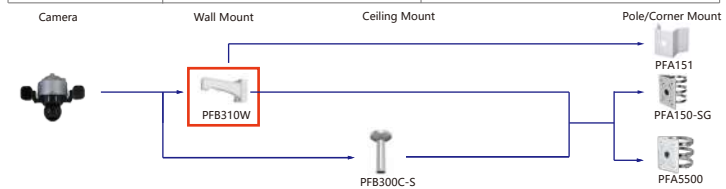

Shape	IP PTZ Camera	CVI PTZ Camera
	SDTSX425-424-FAUG-PV-0832