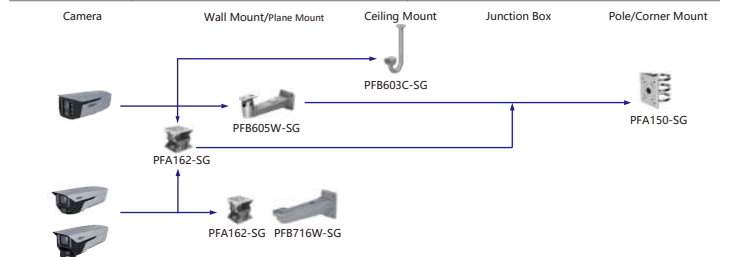

Selection of Bullet Camera

Shape	IP Camera	CVI Camera
	IPC-MFW7442K1-24-T40 IPC-MFW7442K1-27-T40 IPC-MFW7842K1-24-T20 IPC-MFW7842K1-27-T20	
	IPC-MFW7449Y-27-T44 IPC-MFW7849Y-24-T44	
	IPC-MFW7449Y-27-T8A IPC-MFW7849Y-24-T8A