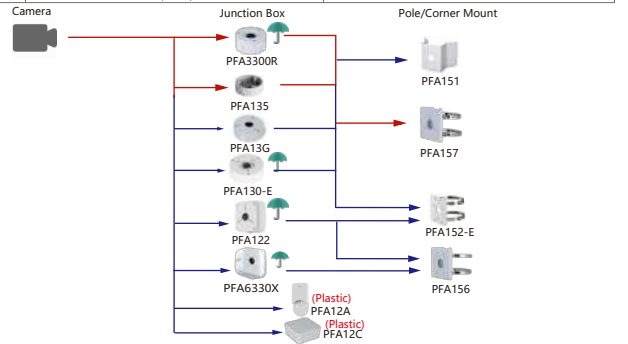

Shape	IP Camera	CVI Camera
		HAC-HFW2509TU-A-LED HAC-HFW2249TU-A-LED HAC-HFW1509TU-Z-A-LED-S3 HAC-HFW1239TU-Z-A-LED-S3
	IPC-HFW3441T-AS-P	
	IPC-HFW5449T1-ZE-LED(-S2) IPC-HFW5849T1-ASE-LED(-S2) IPC-HFW5449T1-ASE-02 IPC-HFW3449T1-AS-PV(-S5) IPC-HFW3849T1-AS-PV(-S5) IPC-HFW3449T1-AS-PV(-S5) IPC-HFW3849T1-AS-PV(-S5)	
		HAC-ME1809TH-A-PV-S2 HAC-ME1509TH-A-PV HAC-HFW1801TM-IB-S2 HAC-HFW1500TM-IB-A HAC-HFW1231TM-IB-A HAC-HFW1200TM-A-S6
		HAC-ME1509TH-A-PV-S2 HAC-ME1239TH-A-PV HAC-HFW1509TM-IB-A-S2 HAC-HFW1509TM-A-LED-S3 HAC-HFW1239TM-IB-A-S2 HAC-HFW1239TM-A-LED-S3
		HAC-HFW1800TH-4 HAC-HFW1800TH-8 HAC-HFW1500TH-IB-S2 HAC-HFW1500TH-IB-S2 HAC-HFW1200TH-IB-S2 HAC-HFW1200TH-IB-A-S6
		HAC-HFW1200TH-4-A-S6 HAC-HFW1500TH-8-A-POC-S5 HAC-HFW1801TH-4-S2 HAC-HFW1801TH-8-S2
	IPC-HFW5449T1-ZE-PV(-Black) IPC-HFW5649T1-ZE-PV(-Black) IPC-HFW5849T1-ZE-PV(-Black) IPC-HFW5449T1-ASE-PV(-Black) IPC-HFW5649T1-ASE-PV(-Black) IPC-HFW5849T1-ASE-PV(-Black)	HAC-HFW1801R-Z-A-S2 HAC-HFW1801R-Z-A-DP-S2 HAC-HFW1500R-Z-IREG-S2 HAC-HFW1500R-Z-IREG-A-S2 HAC-HFW1500R-Z-IREG-A-DP-S2 HAC-HFW1500R-Z-IREG-A-POC-S2 HAC-HFW1200R-Z-IREG-A-POC-S5
		HAC-HFW1231R-Z-A HAC-HFW1231R-Z-A-DP HAC-HFW1200R-Z-S6 HAC-HFW1200R-Z-A-S6 HAC-HFW1200R-Z-A-DP-S6 HAC-BA421-VF
		HAC-HFW1509MH-A-LED-S3 HAC-HFW1239MH-A-LED-S3
		HAC-HFW1500D-S2 HAC-HFW1200D-S6
		HAC-B3A51-Z-S2 HAC-B3A21-Z
	IPC-HFW1230T1-ZS-S5 IPC-HFW1431T1-ZS-S4	
	IPC-HFW3249T-ZAS-IL IPC-HFW3449T-ZAS-IL IPC-HFW3649T-ZAS-IL IPC-HFW3849T-ZAS-IL	IPC-HFW3249T-ZS-IL IPC-HFW3449T-ZS-IL IPC-HFW3649T-ZS-IL IPC-HFW3849T-ZS-IL
	IPC-HFW5449T1-ASE-PV(-Black) IPC-HFW5649T1-ASE-PV(-Black) IPC-HFW5849T1-ASE-PV(-Black)