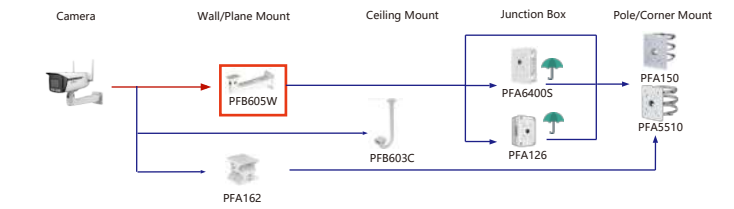

Shape	IP Camera	CVI Camera
	IPC-HF5842DK1-Z5G IPC-HF5842DK1-Z4-SG