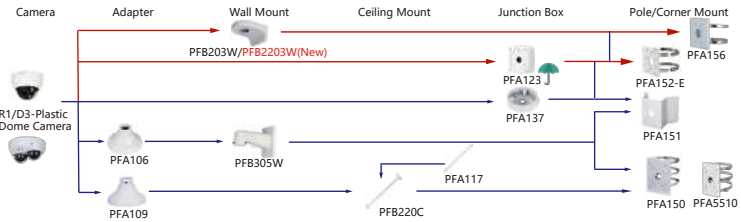

Shape	IP Camera	CVI Camera
Plastic		HAC-D1A51-S2 HAC-D1A21

Shape	IP Camera		CVI Camera		
	IPC-EBW81242-AS-S2 IPC-EBW8842-AS IPC-EBW81230	IPC-EBW81242-AS-IVC-S2 IPC-EBW8842-AS-IVC			
Camera	Adapter	Wall Mount	Ceiling Mount	Junction Box	Pole/Corner Mount

Shape	IP Camera		CVI Camera	
	IPC-EW5541-AS		HAC-EW2501	
Camera	Adapter	Wall Mount	Ceiling Mount	Pole Mount

Shape	IP Camera		CVI Camera		
	IPC-EB5541-M12-SA IPC-EB5541-M-AS IPC-EB5541-AS				
Camera	Adapter	Wall Mount	Ceiling Mount	Junction Box	Pole/Corner Mount

Shape	IP Camera		CVI Camera		
	IPC-EBW5641-AS				
Camera	Adapter	Wall Mount	Ceiling Mount	Junction Box	Pole/Corner Mount

Shape	IP Camera	CVI Camera
R1/D3-Plastic Dome Camera	IPC-HDPW1230R1-ZS-S5 IPC-HDPW1431R1-ZS-S4 IPC-HDPW1431R1-S5 IPC-HDPW1431R1-S4 IPC-HDPW1430R1-S5	HAC-D3A51-Z-S2 HAC-D3A21-Z HAC-D3A21-VF
	IPC-HDBW5441F-AS-E2	