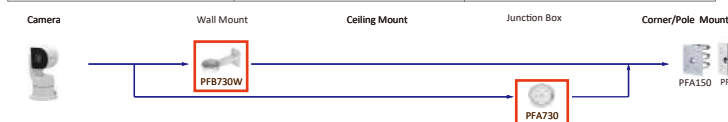

Shape	IP PTZ Camera	CVI PTZ Camera
	PTZ1A225-HNR-GB