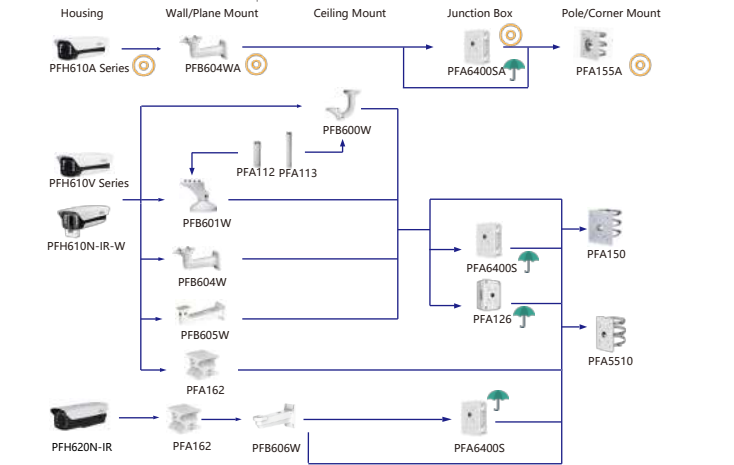

Selection of Box/Bullet Camera

Shape	610 Series	N Series	PFH610V Series	PFH610A Series	PFH620N Series
		PFH610N-IR-W-POE PFH610N-IR-W	PFH610V PFH610V-H PFH610V-H-POE PFH610V-IR-POE PFH610V-IR	PFA610A PFH610A-H PFH610A-H-POE PFH610A-IR-POE PFH610A-IR-W-POE PFH610A-IR	PFH620N-IR