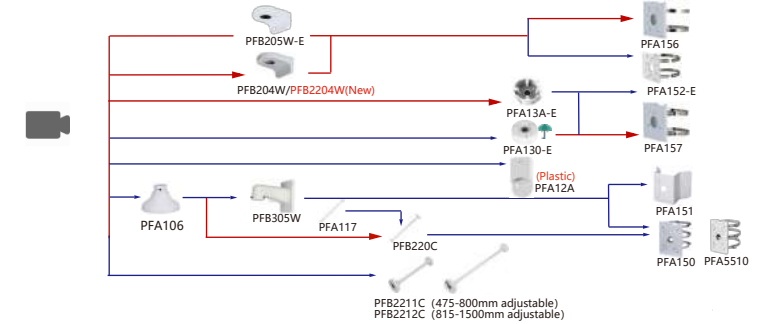

Shape	IP Camera	CVI Camera
		HAC-T2A21-U
		HAC-T2A21-U-IL HAC-T2A51-U-IL

Camera Adapter Wall Mount Ceiling Mount Junction Box Pole/Corner Mount