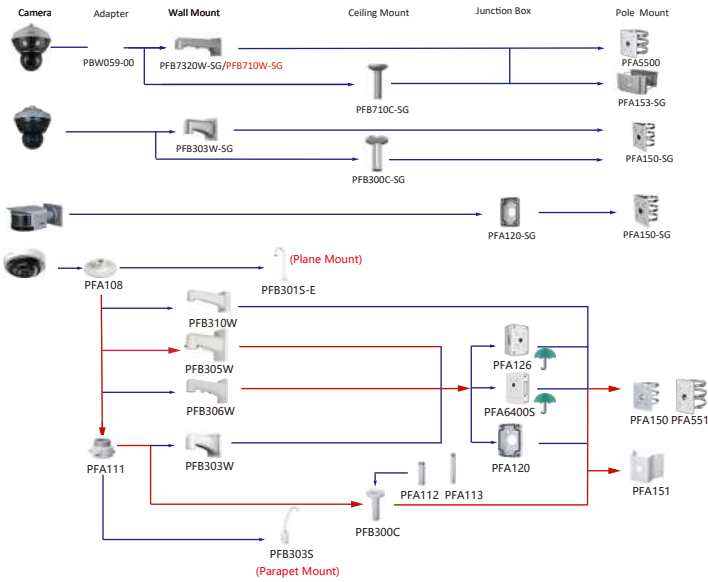

Shape	Special Camera
	PSDW83242M-A360-D845L-S3 PSDW82424M-A270-D440-S3 PSDW81642M-A180-D440-S3 PSDW81642M-A360-D440-S3
	PSDW816425-A360-D425 PSDW88425-A180-D425
	IPC-PFW81642-A180 IPC-PFW83242-A180-S2
	IPC-PDBW82041-8360-S2
	IPC-HDW8441X-3D IPC-HDW8441X-BV-3D
	IPC-HFS8449G-Z7-LED IPC-HFS8449G-Z3-LED