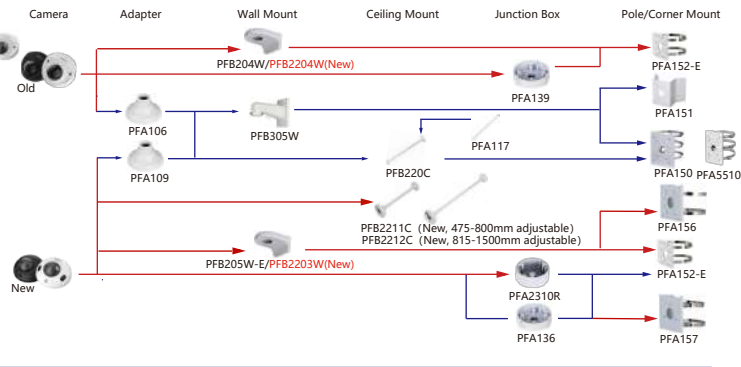

Shape	IP Camera	CVI Camera
R1/D3-Plastic Dome Camera	IPC-HDPW1230R1-ZS-S5 IPC-HDPW1431R1-ZS-S4 IPC-HDPW1431R1-S5 IPC-HDPW1431R1-S4 IPC-HDPW1430R1-S5	HAC-D3A51-Z-S2 HAC-D3A21-Z HAC-D3A21-VF
	IPC-HDBW5441F-AS-E2	

Shape	IP Camera	CVI Camera
Old	IPC-HDBW2231F-AS-S2 IPC-HDBW2431F-AS-S2	HAC-HDBW2501F-A-S2 HAC-HDBW2241F-A-S2
New	IPC-HDBW3241F-AS-S2 IPC-HDBW3441F-AS-S2 IPC-HDBW3541F-AS-S2	
	IPC-HDBW2249F-AS-IL IPC-HDBW2449F-AS-IL	

Shape	IP Camera	CVI Camera
Metal Eyeball Camera		HAC-HDW1801TMQ-Z-A-S2 HAC-HDW1801TMQ-Z-A-DP-S2 HAC-HDW1500TMQ-Z-A-S2 HAC-HDW1500TMQ-Z-A-DP-S2 HAC-HDW1231TMQ-Z-A HAC-HDW1231TMQ-Z-A-DP HAC-HDW1200TMQ-Z-A-S6
		HAC-HDW1200TMQ-Z-A-DP-S6 HAC-HDW2241TMQ-Z-A-S2 HAC-HDW2241TMQ-Z-A-DP-S2 HAC-HDW2241TMQ-Z-A-POC-S2 HAC-HDW1500TMQ-Z-A-POC-S2 HAC-HDW1200TMQ-Z-A-POC-S5

Shape	IP Camera	CVI Camera
		HAC-T3A51-Z-S2 HAC-T3A21-Z
		HAC-T3A21-VF
	IPC-HDW3249T-ZS-IL IPC-HDW3449T-ZS-IL IPC-HDW3549T-ZS-IL IPC-HDW3849T-ZS-IL