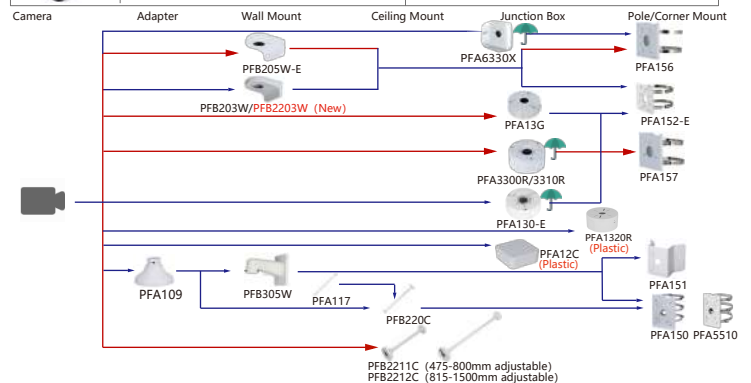

Shape	IP Camera	CVI Camera
Metal Eyeball Camera	IPC-HDW1230S-S5 IPC-HDW1431S-S4	IPC-HDW1330S-S5
	IPC-HDW12300T-STW IPC-HDW14300T-STW	IPC-HDW12300T-SAW IPC-HDW14300T-SAW
	T2A-LED T4A-LED	T2A-PV T4A-PV
	IPC-HDW2249T-S-PRO IPC-HDW2449T-S-PRO	HAC-HDW1200TQ-IL-T
	IPC-HDW2230T-AS-S2 IPC-HDW2241T-S IPC-HDW2441T-S IPC-HDW2541T-S (Internal mode with -SS)	IPC-HDW2841T-S IPC-HDW4231T-S IPC-HDW4531T-S
	IPC-HDW2249T-S-LED IPC-HDW2449T-S-LED	HAC-HDW1801TQ-A-S2 HAC-HDW1500TQ-A-S2 HAC-HDW1231TMQ-A-S2 HAC-HDW1231TMQ-A-S6 HAC-HDW1200TQ-A-LED-S3 HAC-HDW1200TQ-LED-S3
	IPC-HDW2249T-S-IL IPC-HDW2449T-S-IL IPC-HDW2549T-S-IL	IPC-HDW2449T-S-IL IPC-HDW2849T-S-IL
	IPC-HDW1439V-A-IL IPC-HDW1239V-A-IL	
	IPC-HDW1230T1-S5 HAC-HDW130T1-S5 IPC-HDW1431T1-S4 IPC-HDW1430T1-A-S5 IPC-HDW1430T1-S5	IPC-HDW1239T1-LED-S5 HAC-HDW1239T1-A-LED-S5 IPC-HDW1439T1-A-LED-S4 HAC-HDW1439T1-LED-S4 IPC-HDW1230T1-A-S5 IPC-HDW1431T1-A-S4
		HAC-ME1809TQ-A-PV-S2 HAC-ME1509TQ-A-PV-S2 HAC-ME1239TQ-A-PV HAC-ME1800EQ-LS HAC-ME1500EQ-LS-S2 HAC-ME1200EQ-LS-S5