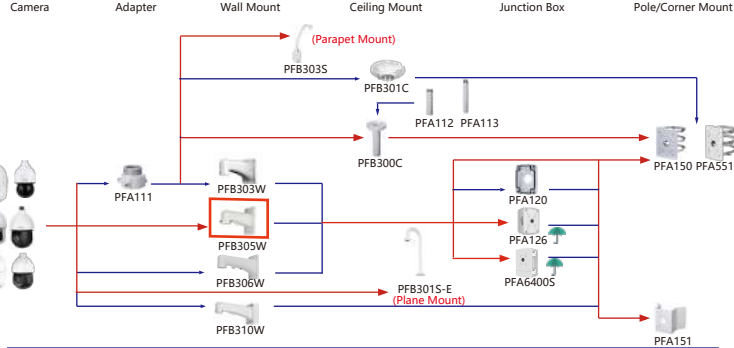

Shape	IP PTZ Camera	CVI PTZ Camera
	SDT8C42-8P-FA-APV-0280 SDT8C442-4P-GA-APV-0280	

Camera Adapter Wall Mount Ceiling Mount Junction Box Pole/Corner Mount

Shape	IP PTZ Camera	CVI PTZ Camera
	SD6C3825GA-HNR-A-PV1 SD6C3432GB-HNR-A-PV1 SD6C3425GB-HNR-A-PV1 SD6C345GB-HNR-A-PV1 SD6C3232GB-HNR-A-PV1	SD6C3232GB-HNR SD6C3225GB-HNR SD6C3432GB-HNR SD6C3425GB-HNR
	SD6CE445GB-HNR SD6CE245GB-HNR SD6CE225DB-HNY	SD6CE432GB-HNR SD6CE232GB-HNR
	SD5A825GA-HNR SD5A825GB-HNR SD5A445GB-HNR SD5A432GB-HNR SD5A425GA-HNR	SD5A425GB-HNR SD5A245GB-HNR SD5A232GB-HNR SD5A225GB-HNR SD5A225GB-HNR-SL
	SD49825GB-HNR SD49425GB-HNR SD49225GB-HNR SD49425DB-HNY	SD49425DB-HNY-QG SD49225DB-HNY SD49216DB-HNY
	SD4E425GB-HNR-A-PV1 SD4E225GB-HNR-A-PV1 SD4E825GB-HNR-A-PV1	SD49225DB-HC SD49218DB-HC
	SD40R25MB-HNR SD40425MB-HNR SD40225MB-HNR SD40225DB-HNY	

Camera Adapter Wall Mount Ceiling Mount Junction Box Pole/Corner Mount