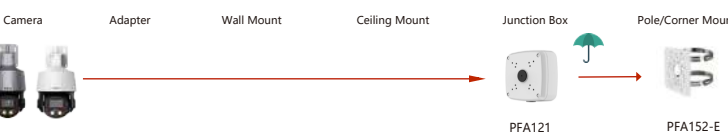

Shape	IP PTZ Camera	CVI PTZ Camera
	SD3C205DB-GNY-A-PV SD3C205DB-GNY-AW-PV SD3C405DB-GNY-A-PV SD3C405DB-GNY-AW-PV	
	SD3E205DB-GNY-A-PV1 SD3E405DB-GNY-A-PV1 SD3E410DB-GNY-A-PV1