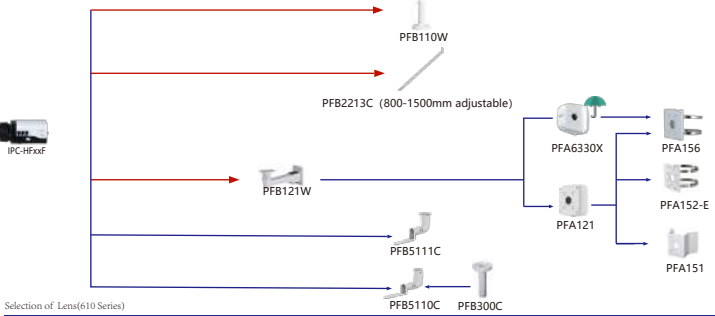

Camera Accessories Selection
Guide you how to install all the cameras

Red font -----Special installation
----- Not recommended
----- Recommended
----- Included in package, no need order
----- IP66
----- Anti-Corrosion

Selection of Box Camera

Shape	IP Camera	CVI Camera
	IPC-HF7442F-Z-X IPC-HF7842F-Z-X IPC-HF71242F-Z-X IPC-HF7442F-Z-S2 IPC-HF7842F-Z-S2	IPC-HF5541F-ZE(New, Internal mode with -S3) IPC-HF5241F-ZE(New, Internal mode with -S3) IPC-HF5542F-ZE(New, Internal mode with -S3) IPC-HF5442F-ZE(New, Internal mode with -S3)

Camera   Housing   Wall/Plane Mount   Ceiling Mount   Junction Box   Pole/Corner Mount