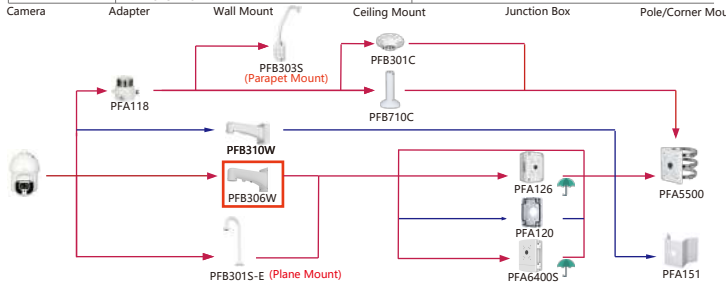

Shape	IP PTZ Camera	CVI PTZ Camera
	SD8A440GA-HNV SD8A3440GA-HNV SD8A38333GA-HNV SD8A440-HNF-PA SD8A840-HNF-PA SD8A840XA-HNP-WP SD8A440FA-HNT	SD8A440FA-HNP-AID SD8A840FA-HNT SD8A845QA-HNF SD8A440PA-HNF-SG SD8A840PA-HNF-SL