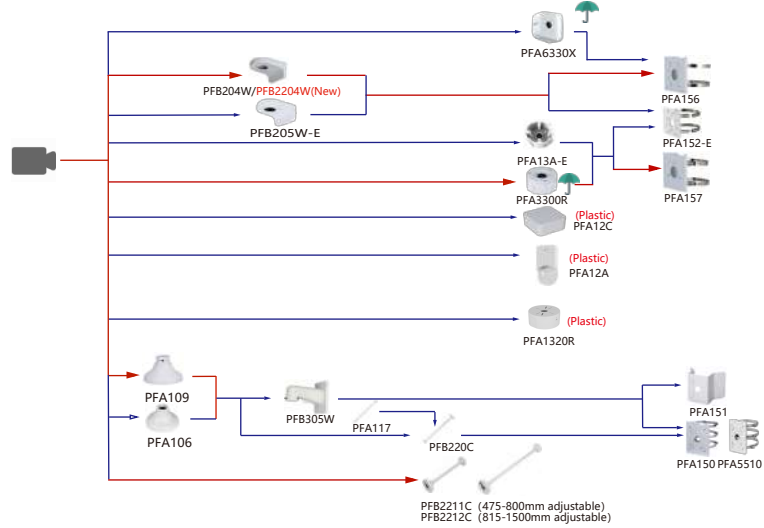

PFB2211C (475-800mm adjustable)
PFB2212C (815-1500mm adjustable)

Shape	IP Camera	CVI Camera
		HAC-HDW1801TLM-A-S2 HAC-HDW1801TLM-S2 HAC-HDW1800TLM-A HAC-HDW1800TLM HAC-HDW1500TLM-A-S2 HAC-HDW1500TLM-S2
		HAC-HDW1809TLM-A-LED HAC-HDW1801TLM-IL-A-S2 HAC-HDW1209TLM-IL-A-S3 HAC-HDW1500TLM-IL-A-S2 HAC-HDW1200TLM-IL-A-S6 HAC-HDW2509TLM-A-LED HAC-HDW2249TLM-A-LED-S2
		HAC-HDW1800M

Camera Adapter Wall Mount Ceiling Mount Junction Box Pole/Corner Mount