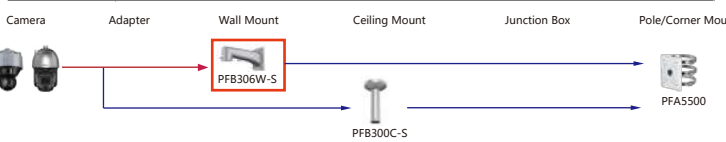

Shape	IP PTZ Camera	CVI PTZ Camera
	SD8C260PA-HNF SD8C260PA1-HNF SD8C488PA-HNF SD8C488PA1-HNF	SD8C848PA-HNF SD8C848PA1-HNF SD8C440FD-HNF
	SDTSX405-4F-FA-0600 SDTSX425-424-FA-2812 SDTSX425-424-FA-0832 SDTSX425-424-FAUG-2812