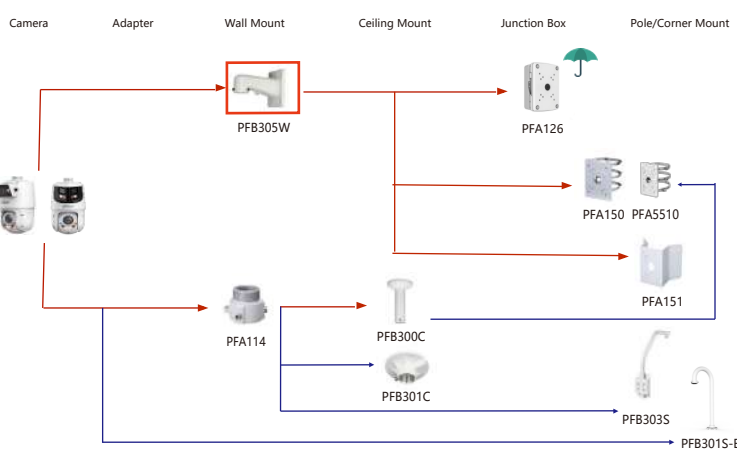

Camera Adapter Wall Mount Ceiling Mount Junction Box Pole/Corner Mount

Shape	IP PTZ Camera	CVI PTZ Camera
	SDT6C425-4P-GB-APV-0280 SDT6C432-4P-GB-APV-0280	

Camera Adapter Wall Mount Ceiling Mount Junction Box Pole/Corner Mount

Shape	IP PTZ Camera	CVI PTZ Camera
	SD6AL245GB-HNV SD6AL445GB-HNV SD6AL445GB-HNV-R	
	SD60432DB-HNY SD60432DB-HNY-SL	

Camera Adapter Wall Mount Ceiling Mount Junction Box Pole/Corner Mount

Shape	IP PTZ Camera	CVI PTZ Camera
		SD59232DB-HC SD59225DB-HC
	SD50432GB-HNR SD50232GB-HNR SD50225DB-HNY	SD50225DB-HC
		SD40216DB-HC

Camera Adapter Wall Mount Ceiling Mount Junction Box Pole/Corner Mount

Shape	IP PTZ Camera	CVI PTZ Camera
	SDT4E225-4F-GB-A SDT4E425-4F-GB-A-PV1 SDT4E425-8P-GB-A-PV1	

Camera Adapter Wall Mount Ceiling Mount Junction Box Pole/Corner Mount