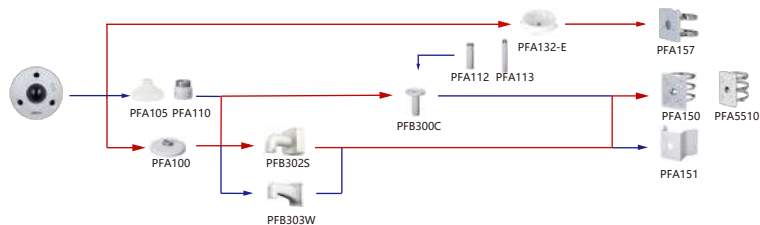

Shape	IP Camera		CVI Camera		
	IPC-EBW81242-AS-S2 IPC-EBW8842-AS IPC-EBW81230	IPC-EBW81242-AS-IVC-S2 IPC-EBW8842-AS-IVC			
Camera	Adapter	Wall Mount	Ceiling Mount	Junction Box	Pole/Corner Mount