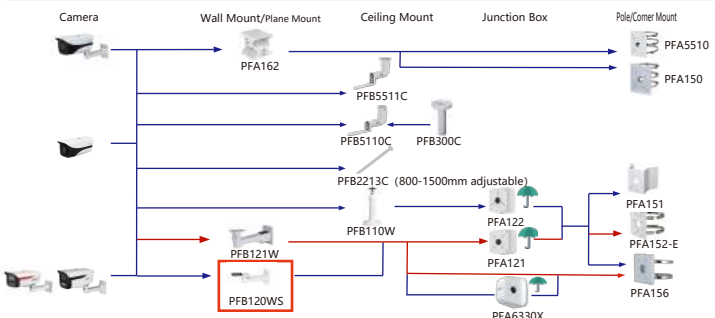

Selection of Bullet Camera

Shape	IP Camera	CVI Camera
	IPC-HFW1230M-A11-B-S5 IPC-HFW1230M-A12-B-S5 IPC-HFW2249M-AS-LED-B IPC-HFW2249M-AS-LED-B IPC-HFW2249M-AS-LED-B IPC-HFW2249M-AS-LED-B IPC-HFW2249M-AS-LED-B IPC-HFW2249M-AS-LED-B	
	IPC-HFW3441M-AS-SFC-I2