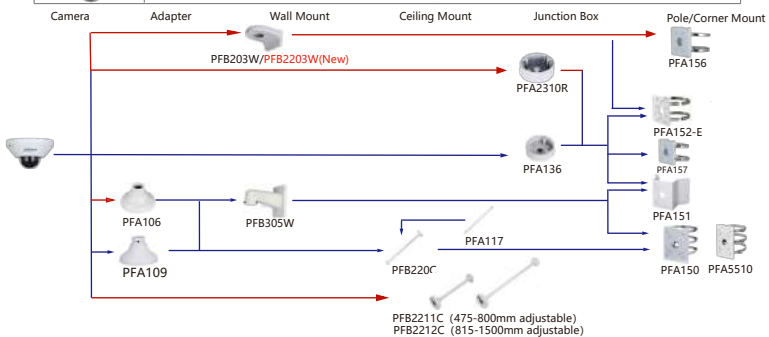

Shape	IP Camera	CVI Camera
Old	IPC-HDBW4831E-ASE IPC-HDBW2241E-S IPC-HDBW441E-S IPC-HDBW2541E-S(Internal mode of new one comes with-S2, while the old product is being delisted) IPC-HDBW2841E-S IPC-HDBW3289E-AS-NI IPC-HDBW3449E-AS-NII	IPC-HDBW1230E-S5 IPC-HDBW1431E-S4 IPC-HDBW1530E-S6 IPC-HDBW1830E-S6 IPC-HDBW1430E-S5 IPC-HDBW4231E-S IPC-HDBW4531E-S
New	IPC-HDBW4241E-AS IPC-HDBW441E-AS IPC-HDBW4541E-AS IPC-HDBW4841E-AS IPC-HDBW3241E-AS-S2 IPC-HDBW3441E-AS-S2	IPC-HDBW3541E-AS-S2 IPC-HDBW3841E-AS-S2 IPC-HDBW3341E-S-S2 IPC-HDBW3441E-S-S2 IPC-HDBW3541E-S-S2 IPC-HDBW3841E-S-S2
1	IPC-HDBW1230DE-SW	
2	IPC-HDBW3249E-S-IL IPC-HDBW3449E-S-IL IPC-HDBW3649E-S-IL IPC-HDBW3849E-S-IL	IPC-HDBW3249E-S-IL IPC-HDBW3449E-S-IL IPC-HDBW3649E-S-IL IPC-HDBW3849E-S-IL

Shape	IP Camera	CVI Camera
Plastic		HAC-D1A51-S2 HAC-D1A21

Shape	IP Camera		CVI Camera		
	IPC-EBW81242-AS-S2 IPC-EBW8842-AS IPC-EBW81230	IPC-EBW81242-AS-IVC-S2 IPC-EBW8842-AS-IVC			
Camera	Adapter	Wall Mount	Ceiling Mount	Junction Box	Pole/Corner Mount

Shape	IP Camera		CVI Camera	
	IPC-EW5541-AS		HAC-EW2501	
Camera	Adapter	Wall Mount	Ceiling Mount	Pole Mount

Shape	IP Camera		CVI Camera		
	IPC-EB5541-M12-SA IPC-EB5541-M-AS IPC-EB5541-AS				
Camera	Adapter	Wall Mount	Ceiling Mount	Junction Box	Pole/Corner Mount

Shape	IP Camera		CVI Camera		
	IPC-EBW5641-AS				
Camera	Adapter	Wall Mount	Ceiling Mount	Junction Box	Pole/Corner Mount

Shape	IP Camera	CVI Camera
R1/D3-Plastic Dome Camera	IPC-HDPW1230R1-ZS-S5 IPC-HDPW1431R1-ZS-S4 IPC-HDPW1431R1-S5 IPC-HDPW1431R1-S4 IPC-HDPW1430R1-S5	HAC-D3A51-Z-S2 HAC-D3A21-Z HAC-D3A21-VF
	IPC-HDBW5441F-AS-E2	