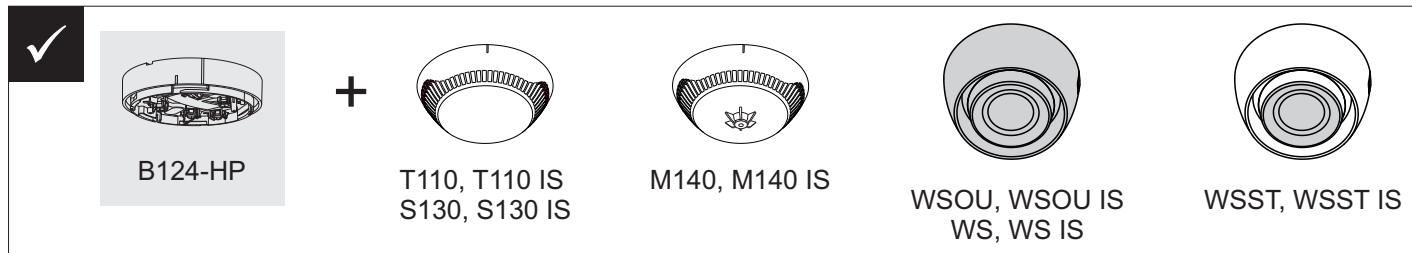

# SensoIRIS B124-HP

Standard High Profile Fire Base for Addressable Detectors and Sounders

+Loop

1

2

3

4

5