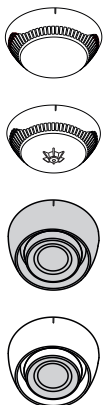

# SensoIRIS B124-HP

Standard High Profile Fire Base for Addressable Detectors and Sounders

+Loop

1

2

3

4

5