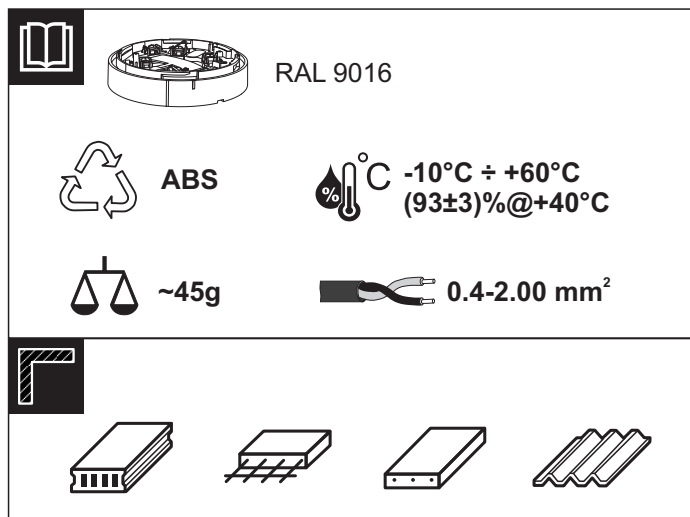

# SensoIRIS B124-HP

Standard High Profile Fire Base for Addressable Detectors and Sounders

+Loop

1

2

3

4

5