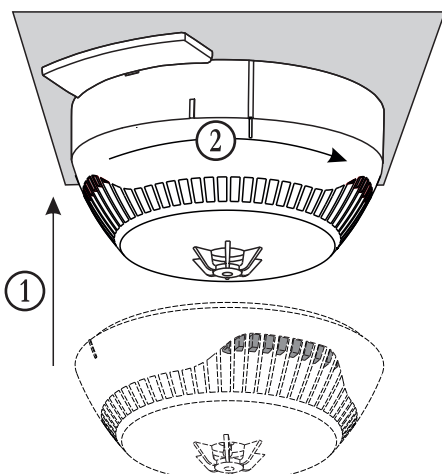

# SensoIRIS B124-HP

Standard High Profile Fire Base for Addressable Detectors and Sounders

+Loop

1

2

3

4

5