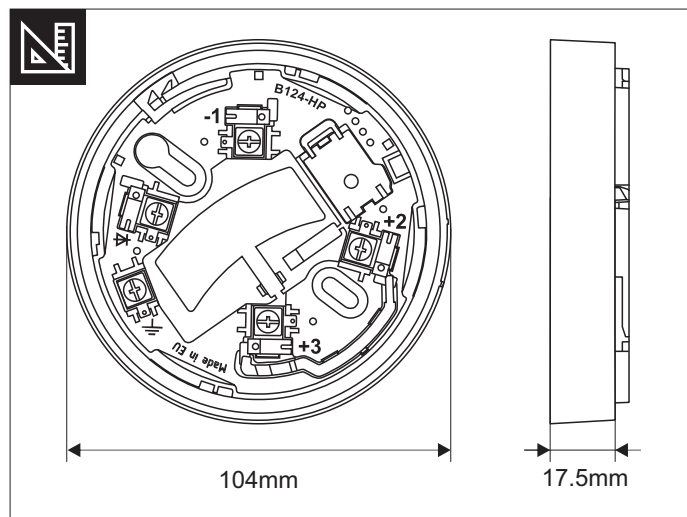

# SensoIRIS B124-HP

Standard High Profile Fire Base for Addressable Detectors and Sounders

+Loop

1

2

3

4

5