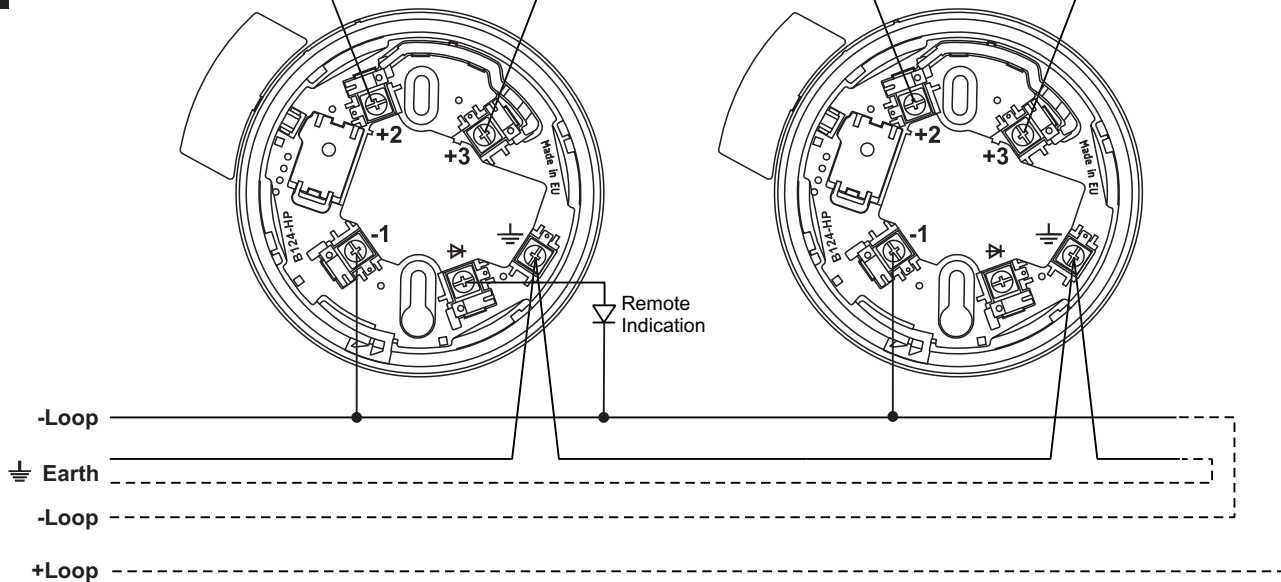

# SensoIRIS B124-HP

Standard High Profile Fire Base for Addressable Detectors and Sounders

+Loop

1

2

3

4

5