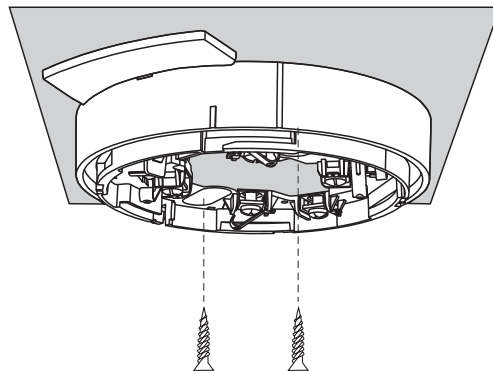

# SensoIRIS B124-HP

Standard High Profile Fire Base for Addressable Detectors and Sounders

+Loop

1

2

3

4

5