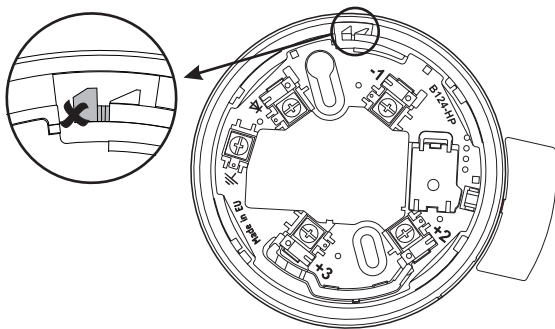

# SensoIRIS B124-HP

Standard High Profile Fire Base for Addressable Detectors and Sounders

+Loop

1

2

3

4

5