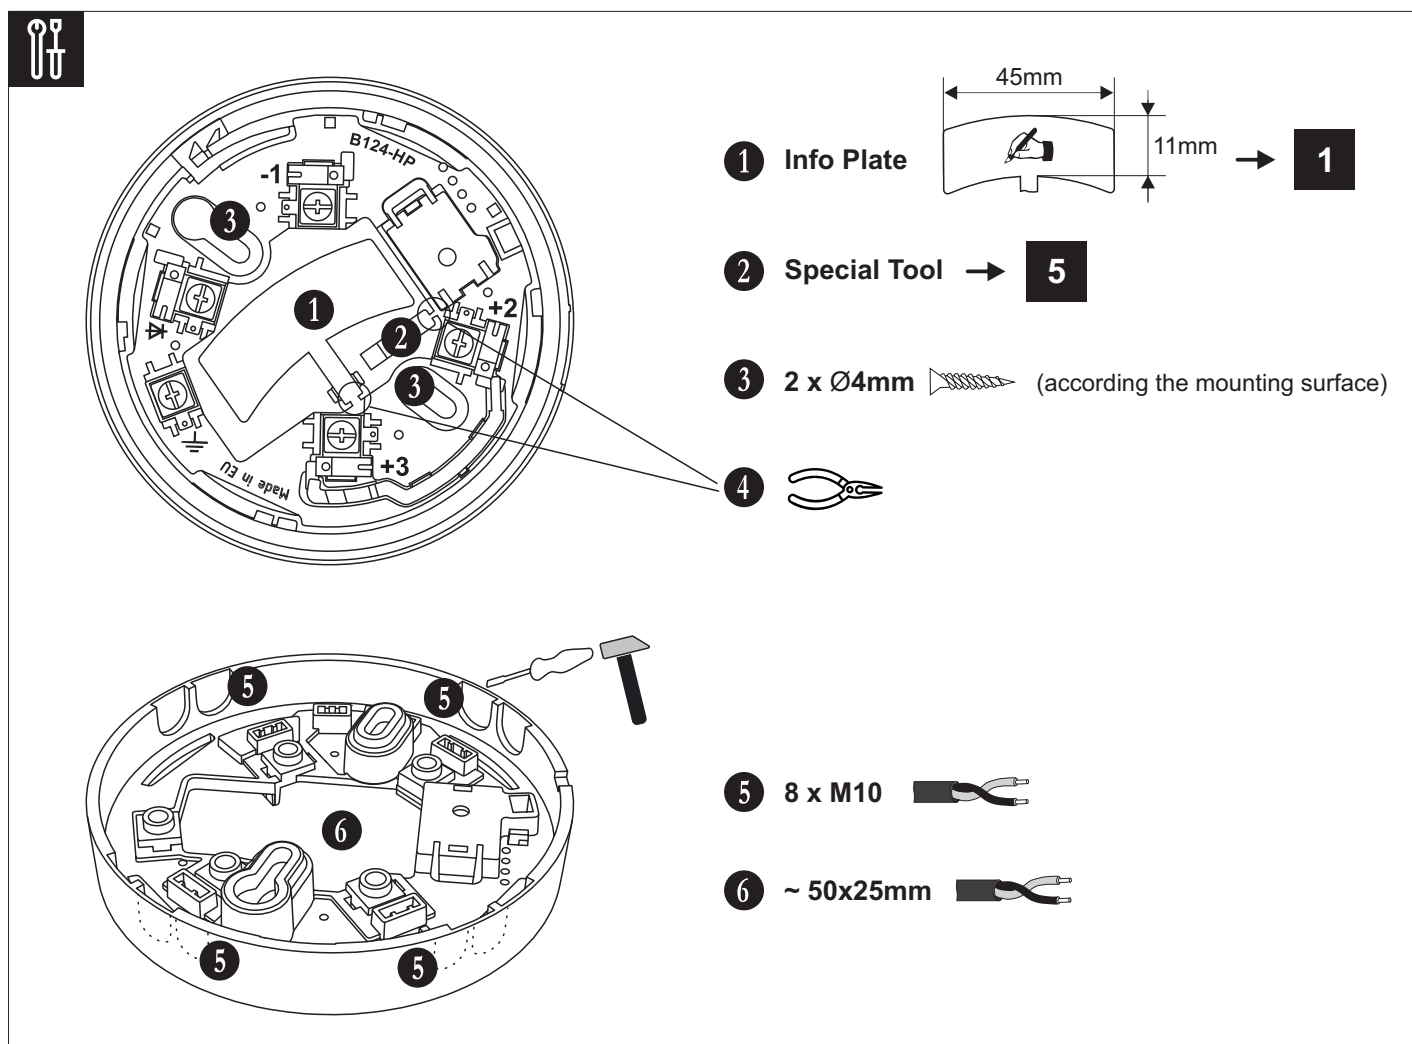

# SensoIRIS B124-HP

Standard High Profile Fire Base for Addressable Detectors and Sounders

+Loop

1

2

3

4

5