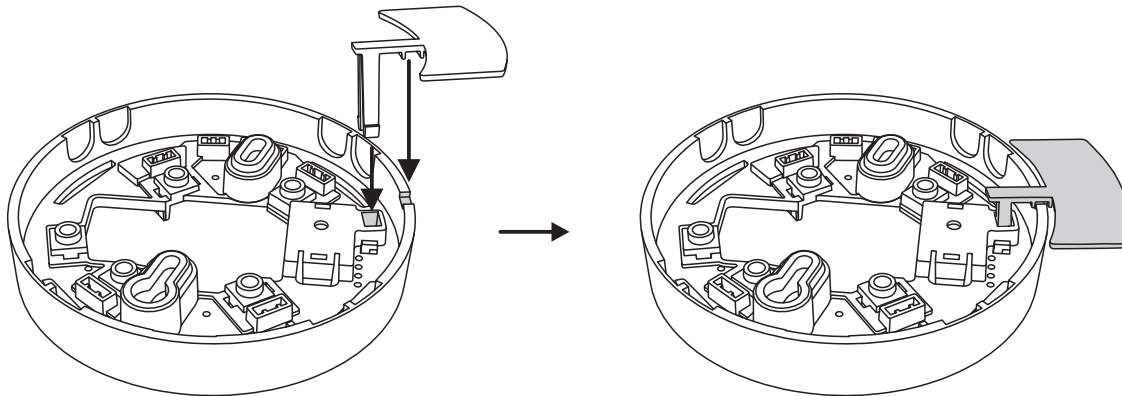

# SensoIRIS B124-HP

Standard High Profile Fire Base for Addressable Detectors and Sounders

+Loop

1

2

3

4

5